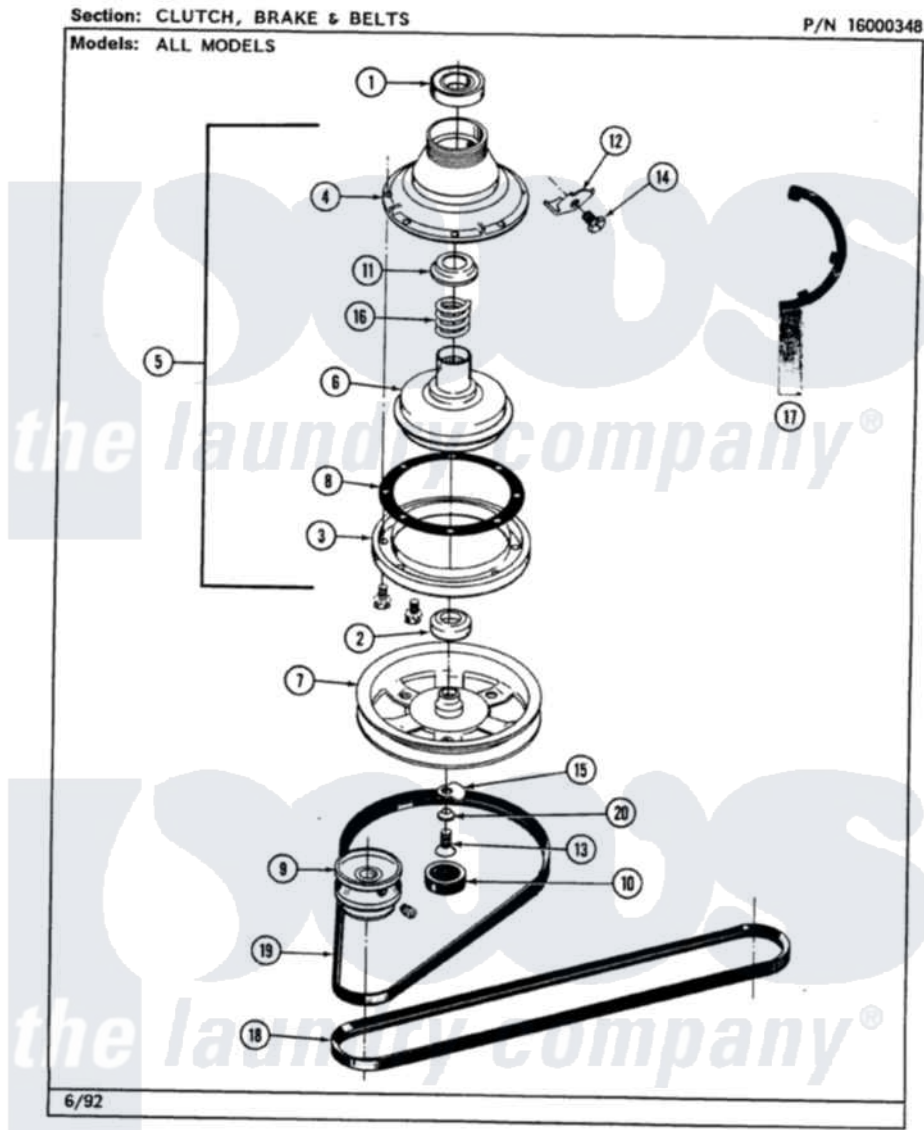

Maytag LAW7500ABL 03 - CLUTCH, BRAKE & BELTS

42

Maytag Residential Maytag LAW7500ABL Washer Parts Parts Diagram 03 - CLUTCH, BRAKE & BELTS
 Click on the part number to view part

Item	Original Part Number	Replaced By	Status	Part Description
1	Y200720	22003441		Bearing, Rear
2	200835			Bearing, Brake Rotor
3	211043	6-2011900		Brake Asse
"	211000			SCREW, BRAKE DRUM (HEX HEAD)
4	211045	6-2011900		Brake Asse
5	201190	6-2011900		Brake Asse
6	201126	6-2011900		Brake Asse
7	211059	6-2301530		Pulley
8	211042	6-2011900		Brake Asse
9	Y053241			Set Screw, Motor Pulley
"	200816	6-2008160		Pulley- MO
10	211038		Not Available	CAP, OIL RETAINER
11	211039	6-2011900		Brake Asse
12	213325			Clip, Retaining
13	211375	681582		Screw
14	213326			Bolt, Sems Retaining Clip

15	211089		Lug, Stop Pulley
16	211041	6-2011900	Brake Asse
17	Y038315	038315	Tool
18	211124		Part Not Used
19	211125		V Belt, DiVe Pulley
20	211090	22003555	Washer, Stop Lug