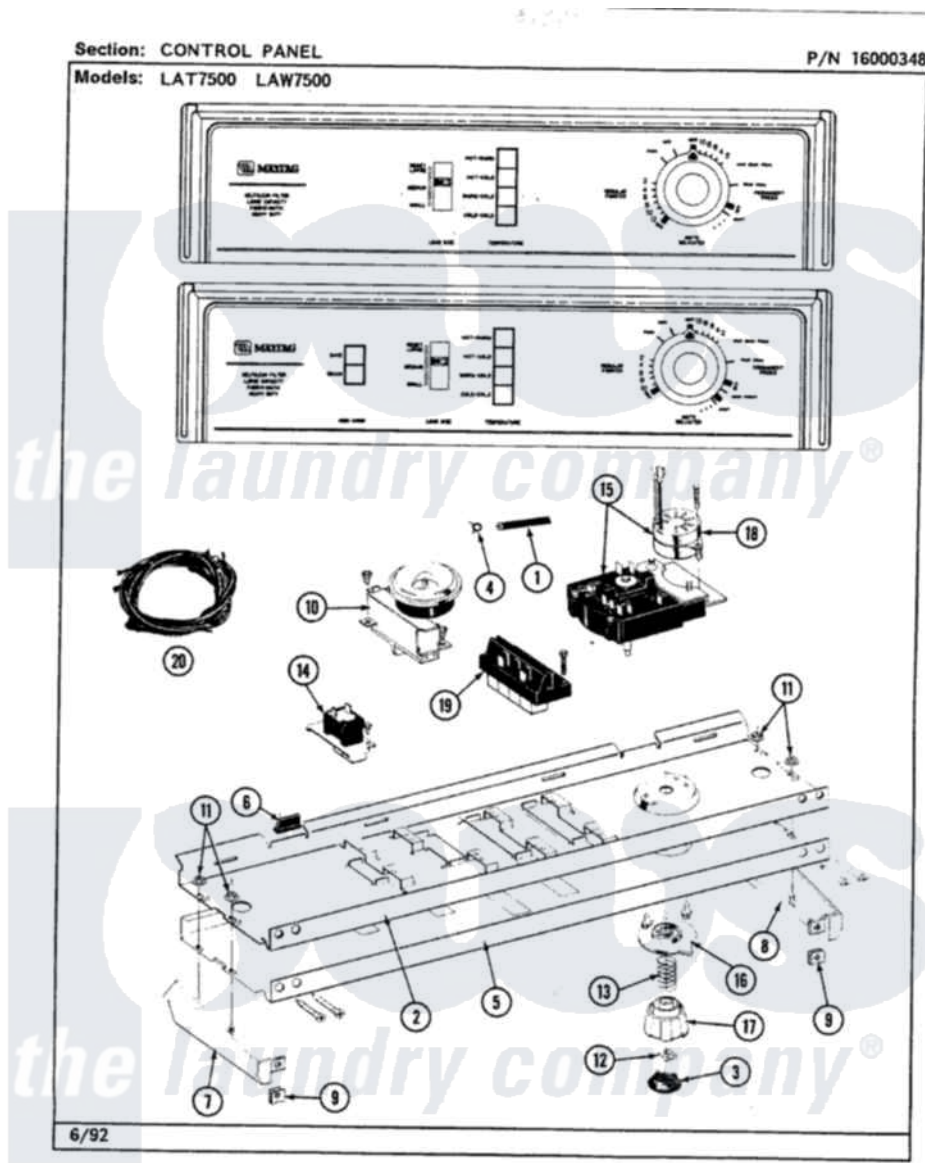

Maytag LAW7500ABL 04 - CONTROL PANEL

12

Maytag [Residential Maytag LAW7500ABL Washer Parts](#) Parts Diagram 04 - CONTROL PANEL
 Click on the part number to view part

Item	Original Part Number	Replaced By	Status	Part Description
1	212942	22001619		Tube, Water Level Switch
2	214809			Back Up Plate
"	210932			Screw, No.8 X 9/16 Ctsk Note: Screw, Inlet Duct
3	215821		Not Available	CAP, KNOB
4	410296	596669		Clamp, Manifold
5	207918		Not Available	CONTROL PANEL
"	210932			Screw, No.8 X 9/16 Ctsk Note: Screw, Inlet Duct
6	214897			Pad, Control Panel
7	207215		Not Available	END CAP LH
8	207216		Not Available	END CAP RH
9	214894			Fastener, End Cap
10	211168	W10139210		Screw, 8-18 X 5/16
"	207362		Not Available	INFINITE LEVEL PRESSURE SWITCH
11	214872			Palnut, End Cap Note: Nut, Lamp Holder

12	211605		Bezel, Timer Dial
13	211065		Spring, Index Wheel
14	207365		2 Button Switch
"	211168	W10139210	Screw, 8-18 X 5/16
15	207375	Not Available	TIMER
"	213966	3400014	Screw
16	215827	Not Available	TIMER DIAL SKIRT
17	215828		Knob, Timer
18	205033	22205033	Motor- Tim
19	213117	67006908	Screw, Ice Rack
"	207367	Not Available	TEMP CONTROL SWITCH - 4 BUTTON
20	207409		Wire Harness
"	207382		Wire Harness