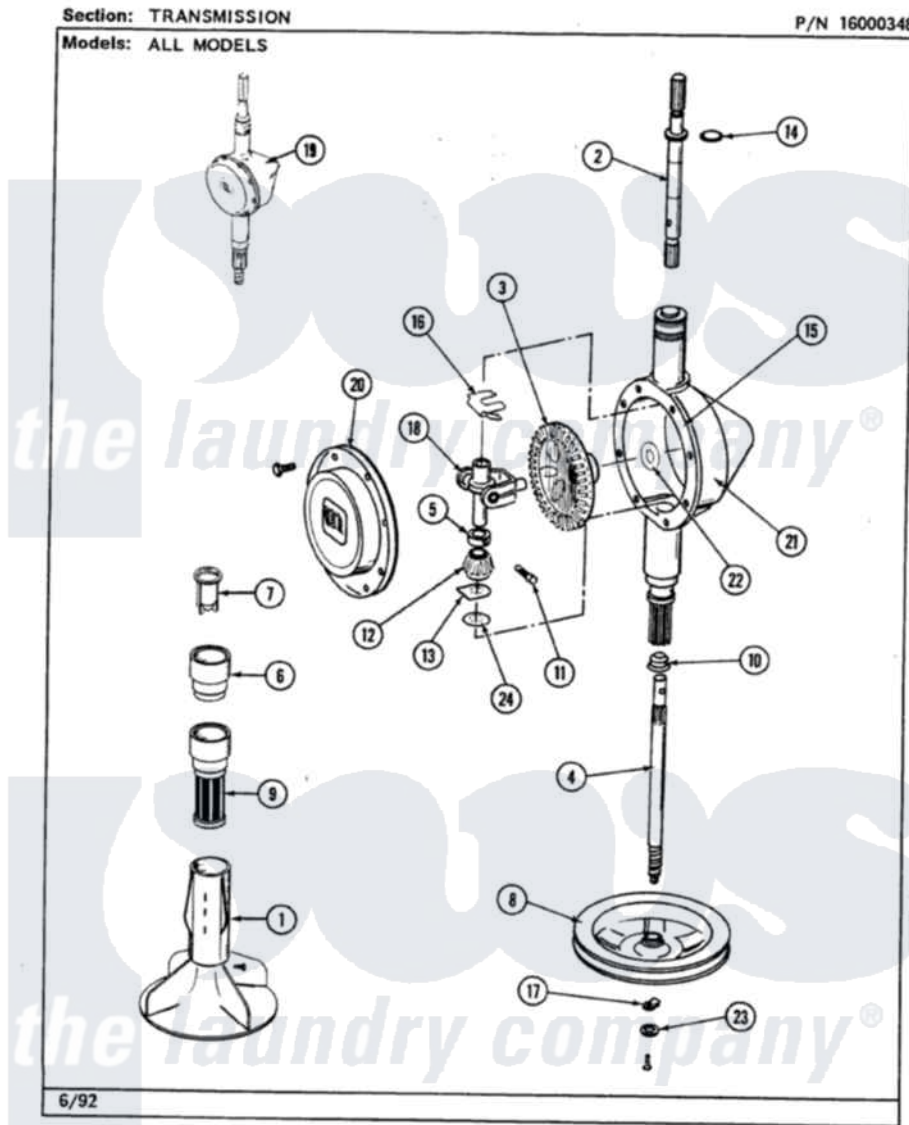

Maytag LAW7500ABL 06 - TRANSMISSION

36

Maytag [Residential Maytag LAW7500ABL Washer Parts](#) Parts Diagram 06 - TRANSMISSION
 Click on the part number to view part

Item	Original Part Number	Replaced By	Status	Part Description
1	206478		Not Available	SCREW & WASHER FOR AGITATOR
"	207538			Agitator W/Lock Screw
2	207153	6-2097820		Kit- Shaft
3	206713	6-2067130		Gear- Beve
4	215411	12001451		Ctr Shaft W/Collar Andkeeper-Sha
5	215415		Not Available	COLLAR, LOWER
6	215721			Dispensing Cap
7	215733			Dispensing Cup
8	211059	6-2301530		Pulley
9	Y207427			Lint Filter Shallow
10	206602	207843		Lip Seal Repair Kit
11	Y206629			Pin, Collar
12	215401	W10221114		Pinion
13	215395			Plate, Clutch
14	210690			Seal, Rubber

15	Y058700	675652	Adhesive
16	215581		Spring, Agitator Shaft
17	211375	681582	Screw
"	211089		Lug, Stop Pulley
18	206685	6-2066850	Yoke
19	206708	6-2097790	Transmison
20	206628		Cover, Transmission
"	215417	Not Available	SCREW, TRANSMISSION COVER
21	206625	6-2097790	Transmison
22	215394		Washer, Bevel Gear
23	211090	22003555	Washer, Stop Lug
24	211483	6-2114830	Washer- SP