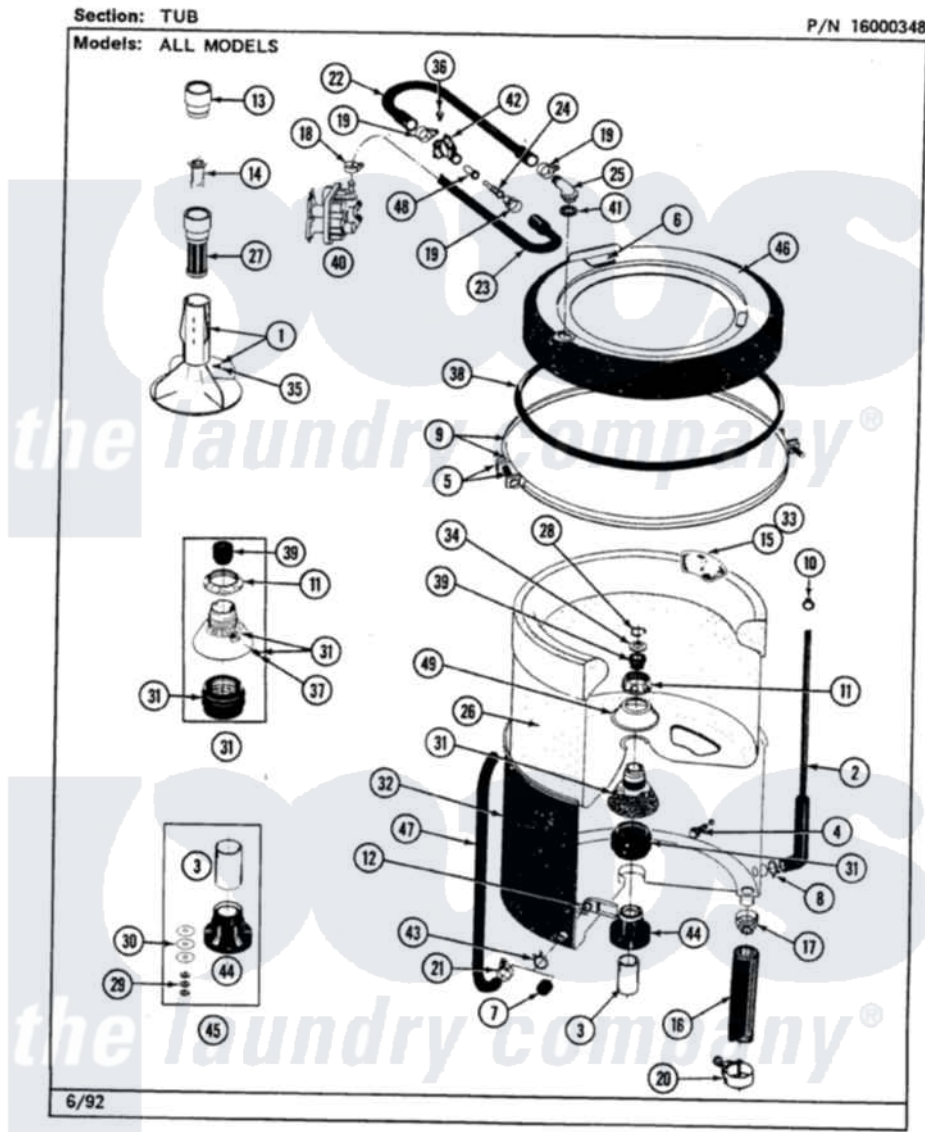

Maytag LAW7500ABL 07 - TUB

34

Maytag [Residential Maytag LAW7500ABL Washer Parts](#) Parts Diagram 07 - TUB
Click on the part number to view part

Item	Original Part Number	Replaced By	Status	Part Description
1	207538			Agitator W/Lock Screw
2	212942	22001619		Tube, Water Level Switch
3	211130			Bearing Liner, Tub Bearing
4	200744	W10175939		Bolt
"	205254	W10175938		Bolt
5	205529			Nut And Bolt Kit For Tub Clam
6	215232			Bumper, Unbalance
8	211641			Clamp, 1-1/16"
9	200846			Clamp - Tub Cover
10	410296	596669		Clamp, Manifold
11	211047	6-2110472		Nut- Clamp
12	214434			Spout, Deflector
13	215721			Dispensing Cap
14	215733			Dispensing Cup
15	207219			Filter, Self-Cleaning
16	Y212989			Hose, Outer Tub To Pump

17	200900	616099	Clamp
18	201575		Clamp, Hose
19	202515	596669	Clamp, Manifold
20	202574	3367052	Clamp, Hose
21	205161	489503	Clamp
22	Y215234		Hose, Injector Fill
23	213013		Hose, Injector
24	213015		Nozzle, Injector
25	215235		Tube, Injector
26	207830	Not Available	INNER TUB W/PLUG
27	Y207427		Lint Filter Shallow
28	Y015667		Retaining Ring
29	Y054867		Washer, Lock
30	211100		Washer, Outer Tub
31	204012	6-2095720	Mounting S
32	205486	Not Available	PART NOT USED
33	215980		Plug, Filter Hole
34	Y015666		Washer, Retaining -
35	206478	Not Available	SCREW & WASHER FOR AGITATOR
36	312620		Screw, Sems
37	211618	22001423	Set Screw, Mounting Stem
38	211232		Seal, Tub Cover
39	Y0A4298	6-0A57420	Seal- Agitator
40	205613		Water Valve
41	215233		Seal For Injector Tube
42	215447		Sleeve For Injector
43	214739	596669	Clamp, Manifold
44	200824	6-2040130	Tub Bearin
45	204013	6-2040130	Tub Bearin
46	206380	Not Available	COVER, TUB
47	214495		Tube, Inlet To Tub
48	213016	216201	Nozzle
49	211210		Washer, Clamping Nut