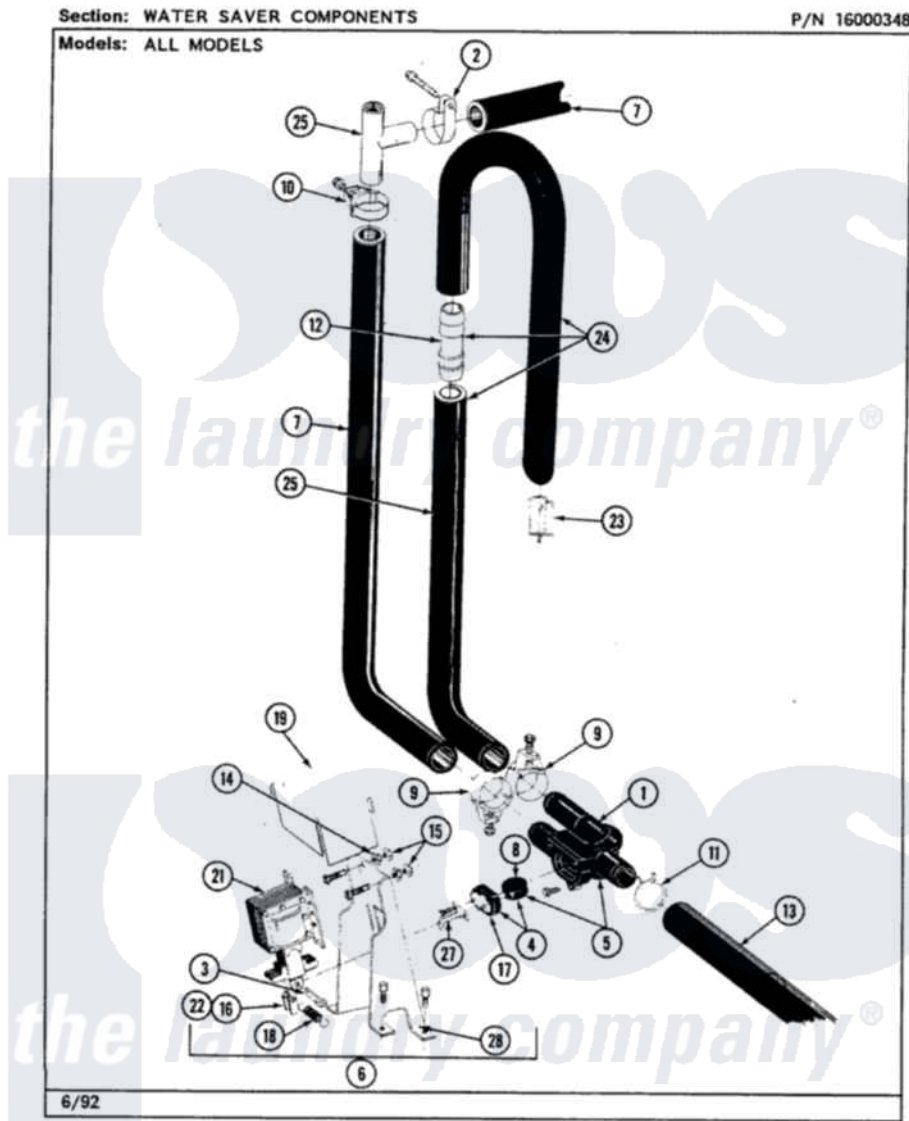

# Maytag LAW7500ABL 08 - WATER SAVER COMPONENTS

44

Maytag Residential Maytag LAW7500ABL Washer Parts Parts Diagram 08 - WATER SAVER COMPONENTS  
Click on the part number to view part

Item	Original Part Number	Replaced By	Status	Part Description
1	Y310842	<a href="#">8182296</a>		Screw, Agitator
"	<a href="#">204313</a>			Body For Diverter Valve
2	<a href="#">211448</a>			Clamp
3	<a href="#">052366</a>			Cotter Key, 1/8 X 7/8
4	<a href="#">204316</a>			Diaphragm And Arm
5	214332	<a href="#">90767</a>		Screw, 8A X 3/8 HeX Washer Head Tapping
"	<a href="#">202504</a>			Diverter Valve Cover/Flapper
6	<a href="#">201168</a>			Diverter Valve
7	<a href="#">211704</a>			Hose, Drain
8	<a href="#">211083</a>			Flapper
9	200461	<a href="#">285655</a>		Clamp, Hose
10	200908	<a href="#">285655</a>		Clamp, Hose
11	202574	<a href="#">3367052</a>		Clamp, Hose
12	211111	<a href="#">16272</a>		Connector, Straight
13	<a href="#">211518</a>			Hose
14	052690		Not Available	HEX. NUT, No.10-32

15	Y311426	<a href="#">3400029</a>	Nut, Adapter Plate
16	<a href="#">213855</a>		Pin, Pivot
17	213856	Not Available	RETAINER
18	<a href="#">211085</a>		Return Spring
19	211388	Not Available	SHIELD
20	201112	<a href="#">76660</a>	Break-Sphn
21	<a href="#">200806</a>		Solenoid
"	Y054810	<a href="#">67006380</a>	Screw, Center Hinge
22	<a href="#">211087</a>		Solenoid Link
23	<a href="#">212056</a>		Strainer
24	<a href="#">200736</a>		Suds Return Hose
25	<a href="#">211171</a>		Suds Return Hose-Lower
26	<a href="#">211170</a>		Suds Hose, Upper
27	911266	Not Available	SCREW, STRAINER TO PUMP
"	<a href="#">200828</a>		Valve Arm Assembly
28	<a href="#">211516</a>		Valve Bracket
"	910091	<a href="#">3370225</a>	Screw