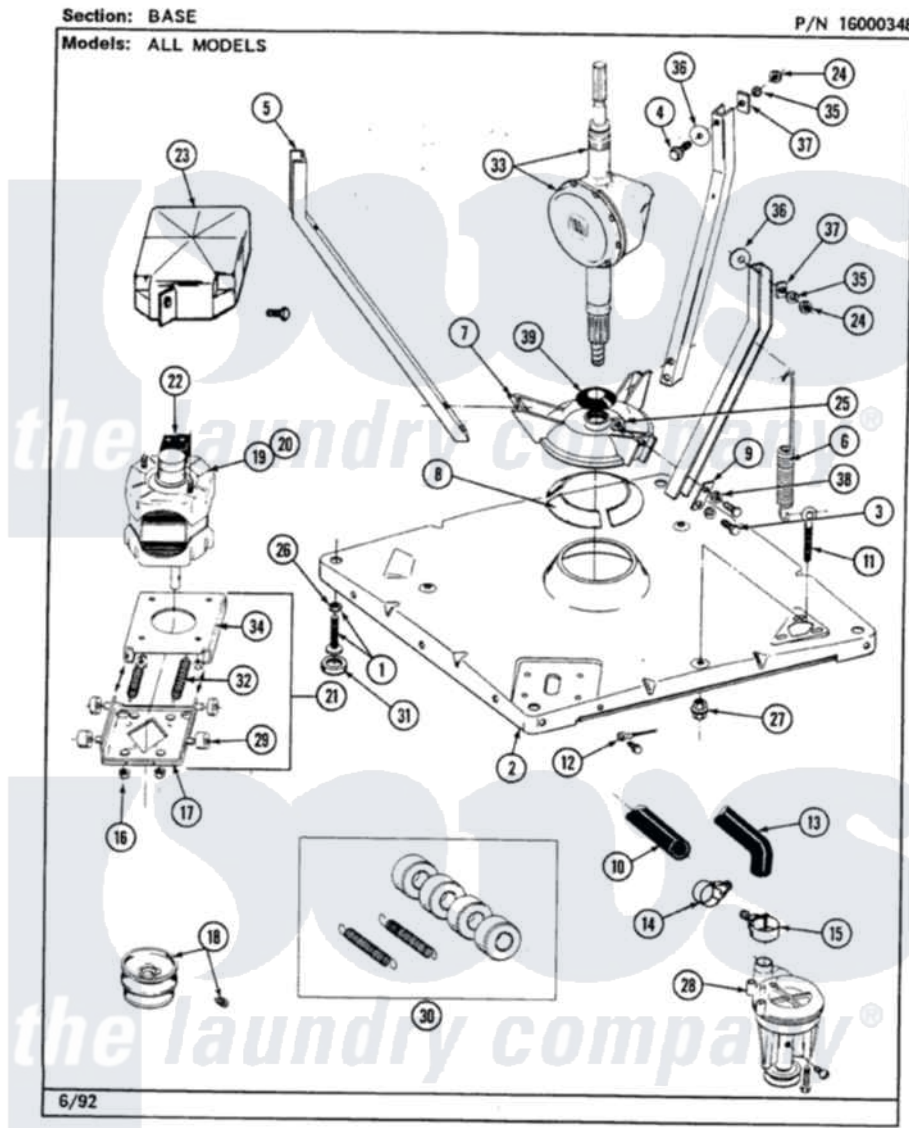

Maytag LAW7500ABW 01 - BASE

38

Maytag [Residential Maytag LAW7500ABW Washer Parts](#) Parts Diagram 01 - BASE
 Click on the part number to view part

Item	Original Part Number	Replaced By	Status	Part Description
1	Y302699	22003428		Leg, Adjustable
2	203274			Base With Damper Pads
3	Y015627			Screw- Hex
4	205254	W10175938		Bolt
"	200744	W10175939		Bolt
5	213100		Not Available	PART NOT USED
6	213054			Centering Spring - 3 Used
7	203725			Damper W/Bolt And Clip
8	203956			Damper Pad Kit
9	213073			Washer, Double Brace
10	214767	22001448		Hose, Pump
11	213120	216416		Bolt, Eye/Centering Spring
12	210186	3370225		Screw
"	204807			Ground Wire, Supp. Plte To Top Cover
13	Y212989			Hose, Outer Tub To Pump
14	200461	285655		Clamp, Hose

15	202574	3367052	Clamp, Hose
16	Y311426	3400029	Nut, Adapter Plate
17	205908		Motor Mount Assembly
18	200816	6-2008160	Pulley- MO
"	Y053241		Set Screw, Motor Pulley
19	201805	12002351	Motor-Drve
21	205999		Motor Mount Assembly
22	205134	Not Available	MOTOR EXTERNAL START SWITCH
"	205131		Switch, Motor External Start
"	205133	Not Available	(PROD. IDNo. 2-1664-8 & 2-5463)
"	206504		Motor External Start Switch
"	206505	Not Available	PROD. No.201664-15, & No.205463-3.
"	205132	Not Available	SWITCH, MOTOR EXTERNAL START No.201664-14,205463-4 & 201800-4
23	213121	3400111	Screw, 12-14 X 5/8
"	215098		Shield, Motor
24	Y052734		Nut, Carrage Bolts And Bracket
25	Y052785		Nut, Brace To Damper
26	210385		Lock Nut For Adjustable Leg
27	211949		Nut, Adjustment Eyebolt
28	202203	6-2022030	Pump As Pa
"	211880		Screw, HeX Head No.10 X 1/2 Inc
"	Y015408	22003235	Screw, Bearing Insert
29	204998	205000	Roller And Spring Kit 4+Spr
30	205000		Roller And Spring Kit 4+Spr
31	210684		Foot, Adjustable Leg
32	202718		Springs, Tension
33	206708	6-2097790	Transmison
34	214956		Motor Mount Assembly
35	Y054867		Washer, Lock
36	211100		Washer, Outer Tub
37	212979	Not Available	WASHER, TUB BRACE
38	911852	486009	Lockwasher
39	211028	22001586	Deflector, Water