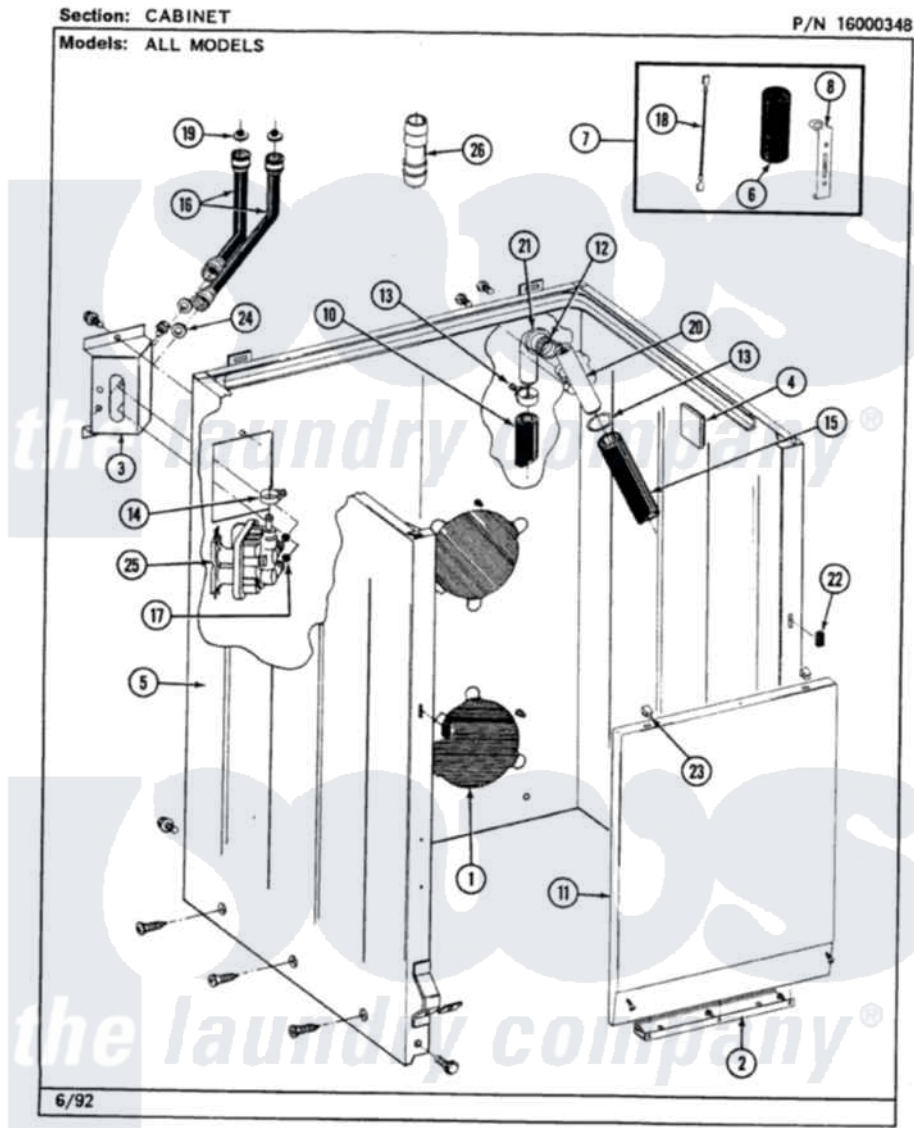

Maytag LAW7500ABW 02 - CABINET

30

Maytag [Residential Maytag LAW7500ABW Washer Parts](#) Parts Diagram 02 - CABINET
 Click on the part number to view part

Item	Original Part Number	Replaced By	Status	Part Description
1	211878		Not Available	PLATE, ACCESS
"	211294	90767		Screw, 8A X 3/8 HeX Washer Head Tapping
2	213846			Guard, Belt
"	211294	90767		Screw, 8A X 3/8 HeX Washer Head Tapping
3	212276	W10116760		Screw
"	214812	22002361		Bracket, Water Valve
4	215058			Pad, Cabinet Bumper
5	203319	22203319		Cabinet
"	204439			Screw And Fstner Assembly
"	213122	27001200		Screw
"	213121	3400111		Screw, 12-14 X 5/8
"	213007			Xfor Cabinet See Cabinet, Back
6	Y200832			Capacitor
7	206103			Capacitor Kit

8	211149		Clip, Capacitor
9	202861	202860	Inlet Hose Assembly
10	216017		Hose, Drain
"	Y059149		(7/8" I.D. CARTON OF 50 FT.)
11	212998		Not Available
12	214765		PANEL, FRONT (WHT)
13	200908	285655	Gasket, Siphon Break
14	201575		Clamp, Hose
15	214767	22001448	Clamp, Hose
16	202860		Hose, Pump
"	200672	76314	Inlet Hose Assembly
17	214337	96160	Hose, Inlet 6 Ft. Hose With Elbow
18	203237		Screen
19	200961	12001413	No. 17 Wire With Terminal
20	206638		Strainer And Washer Kit
"	Y014874		Siphon Break
21	Y216016	W10116738	Screw, Idler Arm And Sleeve
22	214376	22002331	Elbow
23	212982	22001650	Spacer, Front Panel
24	Y013783		Fastener, Spring
25	205613		Washer, Inlet Hose
"	212276	W10116760	Water Valve
26	Y216015		Screw
			Coupling, Hose