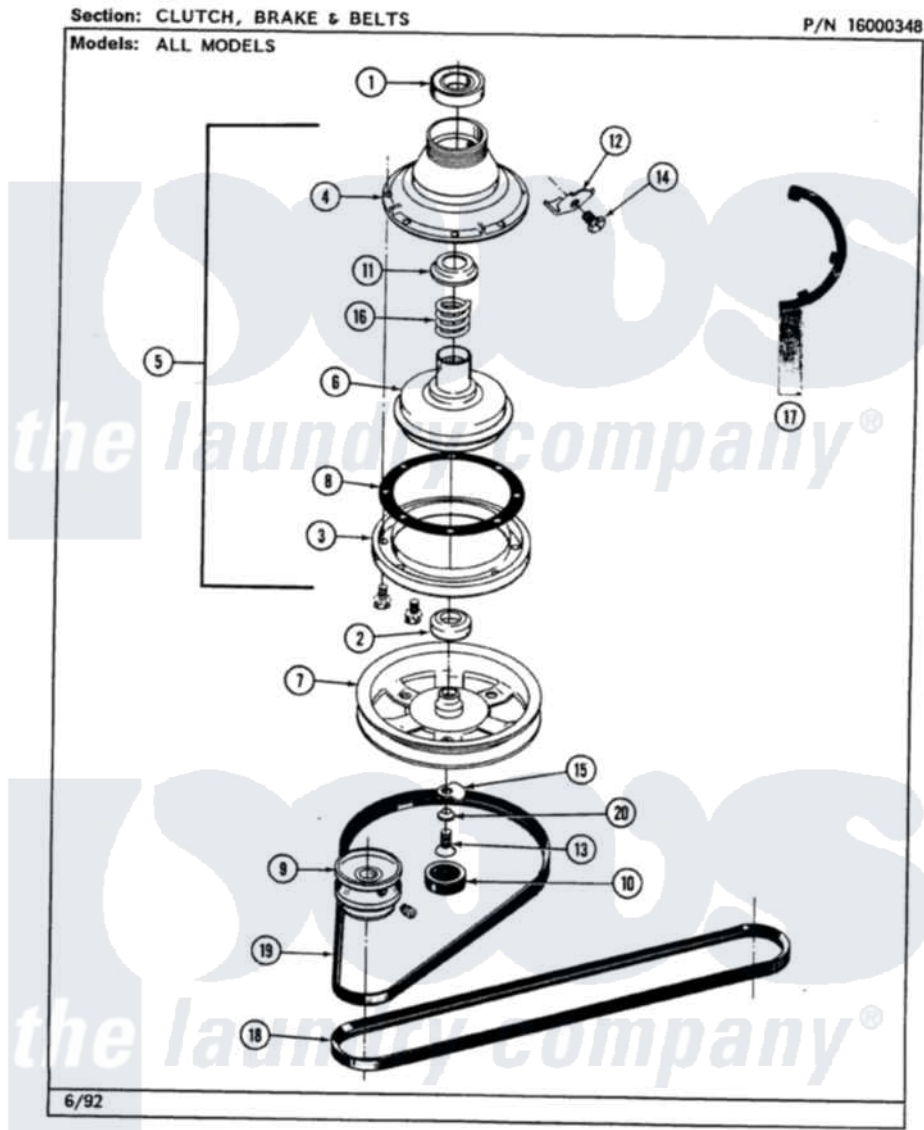

# Maytag LAW7500ABW 03 - CLUTCH, BRAKE & BELTS

42

Maytag Residential Maytag LAW7500ABW Washer Parts Parts Diagram 03 - CLUTCH, BRAKE & BELTS  
 Click on the part number to view part

Item	Original Part Number	Replaced By	Status	Part Description
1	Y200720	<a href="#">22003441</a>		Bearing, Rear
2	<a href="#">200835</a>			Bearing, Brake Rotor
3	211043	<a href="#">6-2011900</a>		Brake Asse
"	211000			SCREW, BRAKE DRUM (HEX HEAD)
4	211045	<a href="#">6-2011900</a>		Brake Asse
5	201190	<a href="#">6-2011900</a>		Brake Asse
6	201126	<a href="#">6-2011900</a>		Brake Asse
7	211059	<a href="#">6-2301530</a>		Pulley
8	211042	<a href="#">6-2011900</a>		Brake Asse
9	<a href="#">Y053241</a>			Set Screw, Motor Pulley
"	200816	<a href="#">6-2008160</a>		Pulley- MO
10	211038		Not Available	CAP, OIL RETAINER
11	211039	<a href="#">6-2011900</a>		Brake Asse
12	<a href="#">213325</a>			Clip, Retaining
13	211375	<a href="#">681582</a>		Screw
14	<a href="#">213326</a>			Bolt, Sems Retaining Clip

15	<a href="#">211089</a>		Lug, Stop Pulley
16	211041	<a href="#">6-2011900</a>	Brake Asse
17	Y038315	<a href="#">038315</a>	Tool
18	<a href="#">211124</a>		Part Not Used
19	<a href="#">211125</a>		V Belt, Drive Pulley
20	211090	<a href="#">22003555</a>	Washer, Stop Lug