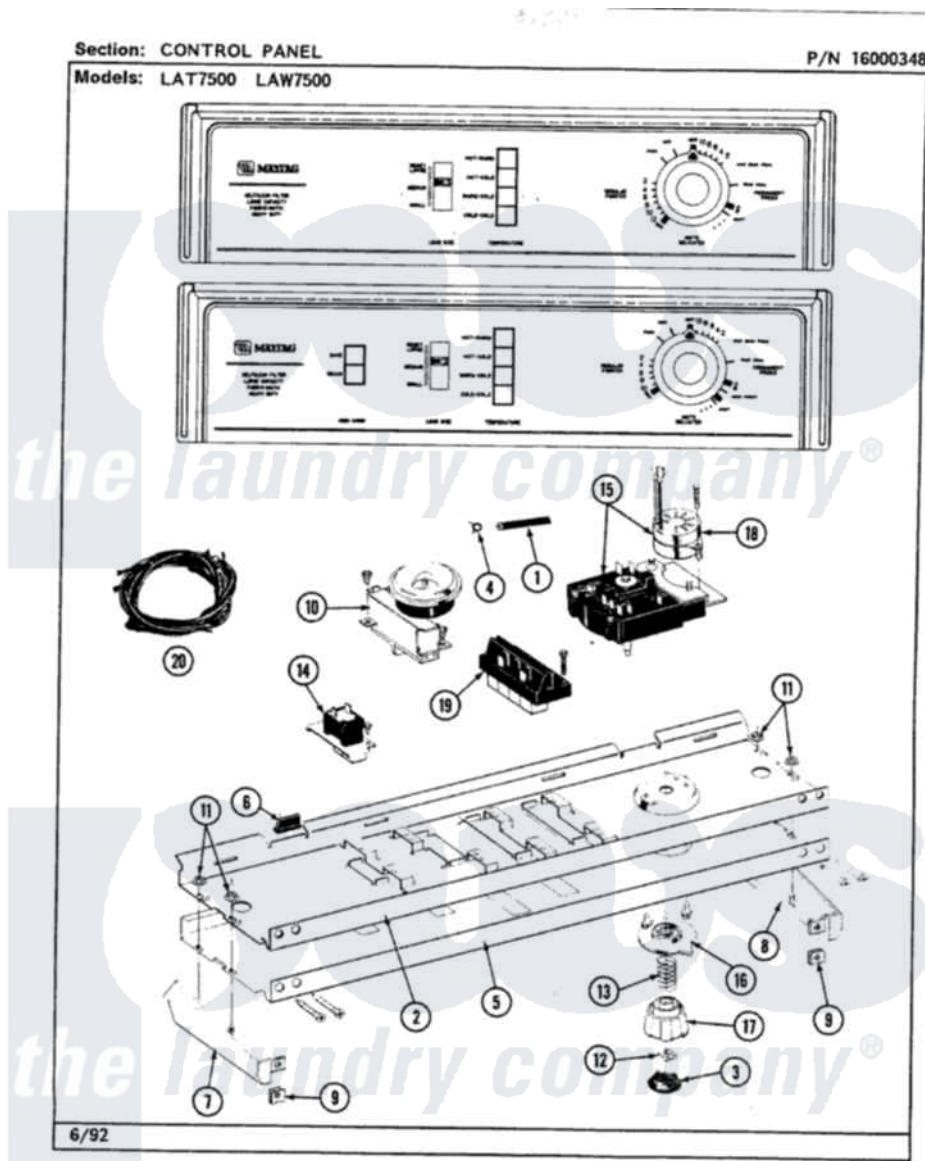

Maytag LAW7500ABW 04 - CONTROL PANEL

12

Maytag [Residential Maytag LAW7500ABW Washer Parts](#) Parts Diagram 04 - CONTROL PANEL

[Click on the part number to view part](#)

Item	Original Part Number	Replaced By	Status	Part Description
1	212942	22001619		Tube, Water Level Switch
2	214809			Back Up Plate
"	210932			Screw, No.8 X 9/16 Ctsk Note: Screw, Inlet Duct
3	215821		Not Available	CAP, KNOB
4	410296	596669		Clamp, Manifold
5	207918		Not Available	CONTROL PANEL
"	210932			Screw, No.8 X 9/16 Ctsk Note: Screw, Inlet Duct
6	214897			Pad, Control Panel
7	207215		Not Available	END CAP LH
8	207216		Not Available	END CAP RH
9	214894			Fastener, End Cap
10	211168	W10139210		Screw, 8-18 X 5/16
"	207362		Not Available	INFINITE LEVEL PRESSURE SWITCH
11	214872			Palnut, End Cap Note: Nut, Lamp Holder

12	211605		Bezel, Timer Dial
13	211065		Spring, Index Wheel
14	207365		2 Button Switch
"	211168	W10139210	Screw, 8-18 X 5/16
15	207375	Not Available	TIMER
"	213966	3400014	Screw
16	215827	Not Available	TIMER DIAL SKIRT
17	215828		Knob, Timer
18	205033	22205033	Motor- Tim
19	213117	67006908	Screw, Ice Rack
"	207367	Not Available	TEMP CONTROL SWITCH - 4 BUTTON
20	207409		Wire Harness
"	207382		Wire Harness