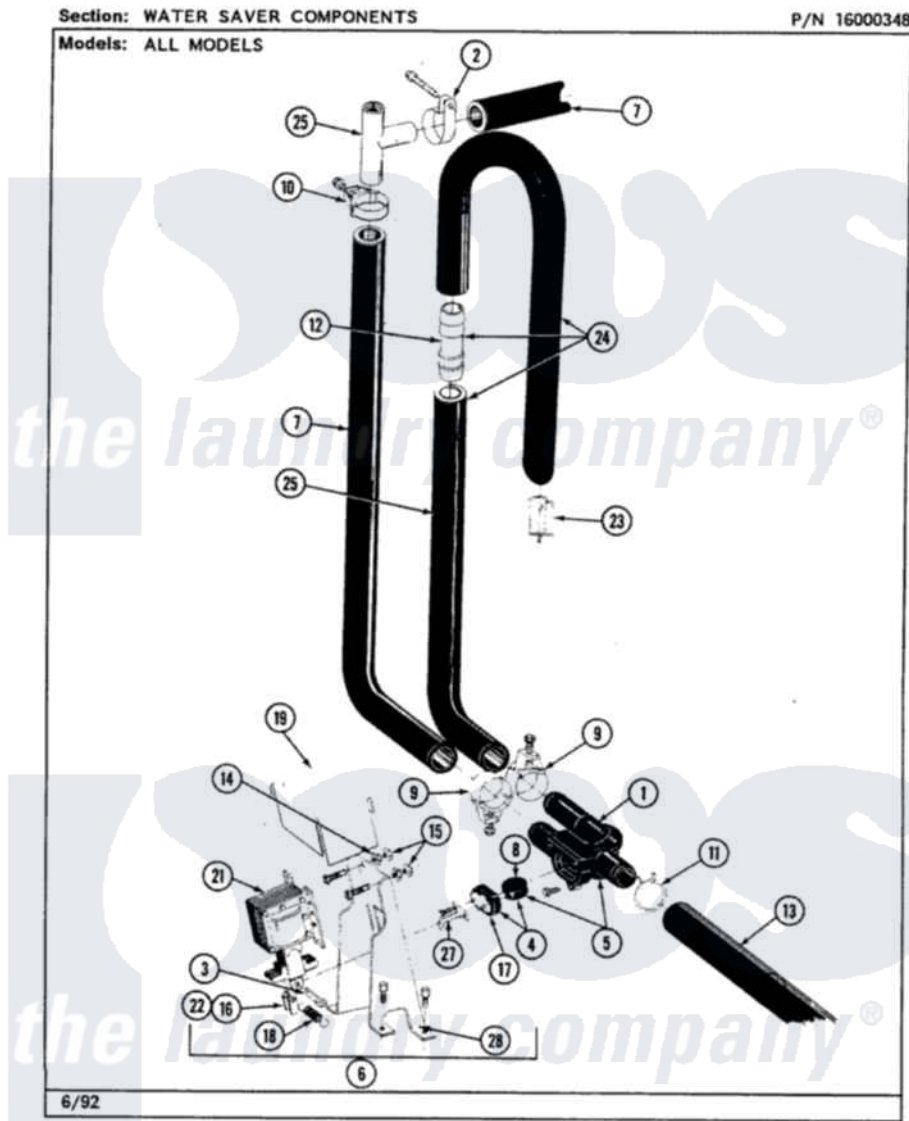

Maytag LAW7500ABW 08 - WATER SAVER COMPONENTS

44

Maytag Residential Maytag LAW7500ABW Washer Parts Parts Diagram 08 - WATER SAVER COMPONENTS
 Click on the part number to view part

Item	Original Part Number	Replaced By	Status	Part Description
1	Y310842	8182296		Screw, Agitator
"	204313			Body For Diverter Valve
2	211448			Clamp
3	052366			Cotter Key, 1/8 X 7/8
4	204316			Diaphragm And Arm
5	214332	90767		Screw, 8A X 3/8 HeX Washer Head Tapping
"	202504			Diverter Valve Cover/Flapper
6	201168			Diverter Valve
7	211704			Hose, Drain
8	211083			Flapper
9	200461	285655		Clamp, Hose
10	200908	285655		Clamp, Hose
11	202574	3367052		Clamp, Hose
12	211111	16272		Connector, Straight
13	211518			Hose
14	052690		Not Available	HEX. NUT, No.10-32

15	Y311426	3400029	Nut, Adapter Plate
16	213855		Pin, Pivot
17	213856	Not Available	RETAINER
18	211085		Return Spring
19	211388	Not Available	SHIELD
20	201112	76660	Break-Sphn
21	200806		Solenoid
"	Y054810	67006380	Screw, Center Hinge
22	211087		Solenoid Link
23	212056		Strainer
24	200736		Suds Return Hose
25	211171		Suds Return Hose-Lower
26	211170		Suds Hose, Upper
27	911266	Not Available	SCREW, STRAINER TO PUMP
"	200828		Valve Arm Assembly
28	211516		Valve Bracket
"	910091	3370225	Screw