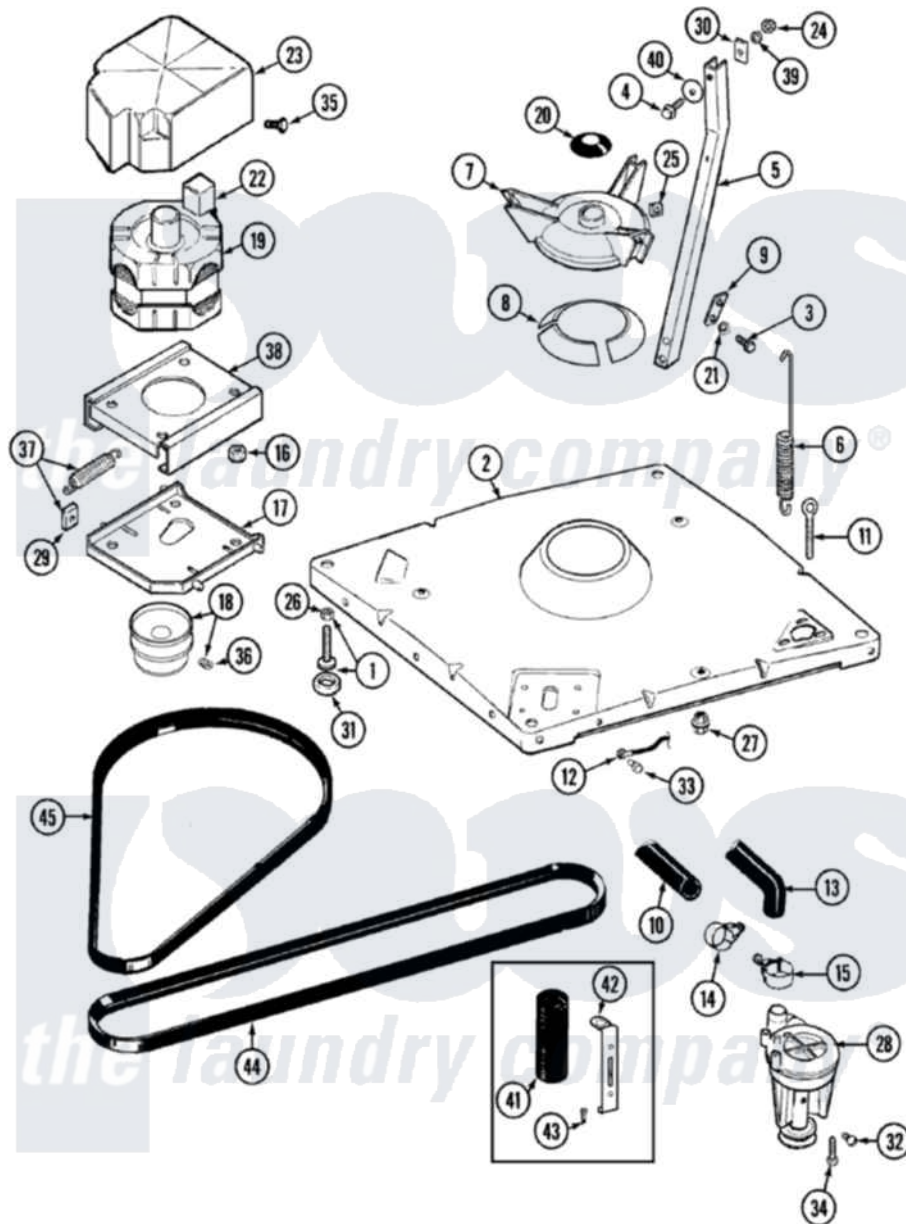

# Maytag LAW9304AAE 01 - BASE

Maytag [Residential Maytag LAW9304AAE Washer Parts](#) Parts Diagram 01 - BASE  
 Click on the part number to view part

Item	Original Part Number	Replaced By	Status	Part Description
1	Y302699	<a href="#">22003428</a>		Leg, Adjustable
2	22001172	<a href="#">22002150</a>		Base
3	<a href="#">Y015627</a>			Screw- Hex
4	205254	<a href="#">W10175938</a>		Bolt
"	200744	<a href="#">W10175939</a>		Bolt
5	<a href="#">213053</a>			Brace, Tub Part Not Used
6	<a href="#">22001300</a>			Spring, Centering
7	<a href="#">203725</a>			Damper W/Bolt And Clip
8	<a href="#">203956</a>			Damper Pad Kit
9	<a href="#">213073</a>			Washer, Double Brace
10	214767	<a href="#">22001448</a>		Hose, Pump
11	<a href="#">216416</a>			Bolt, Eye/Centering Spring
12	<a href="#">901220</a>			Ground Wire
13	<a href="#">213045</a>			Hose, Outer Tub Part Not Used
14	202574	<a href="#">3367052</a>		Clamp, Hose
15	202574	<a href="#">3367052</a>		Clamp, Hose