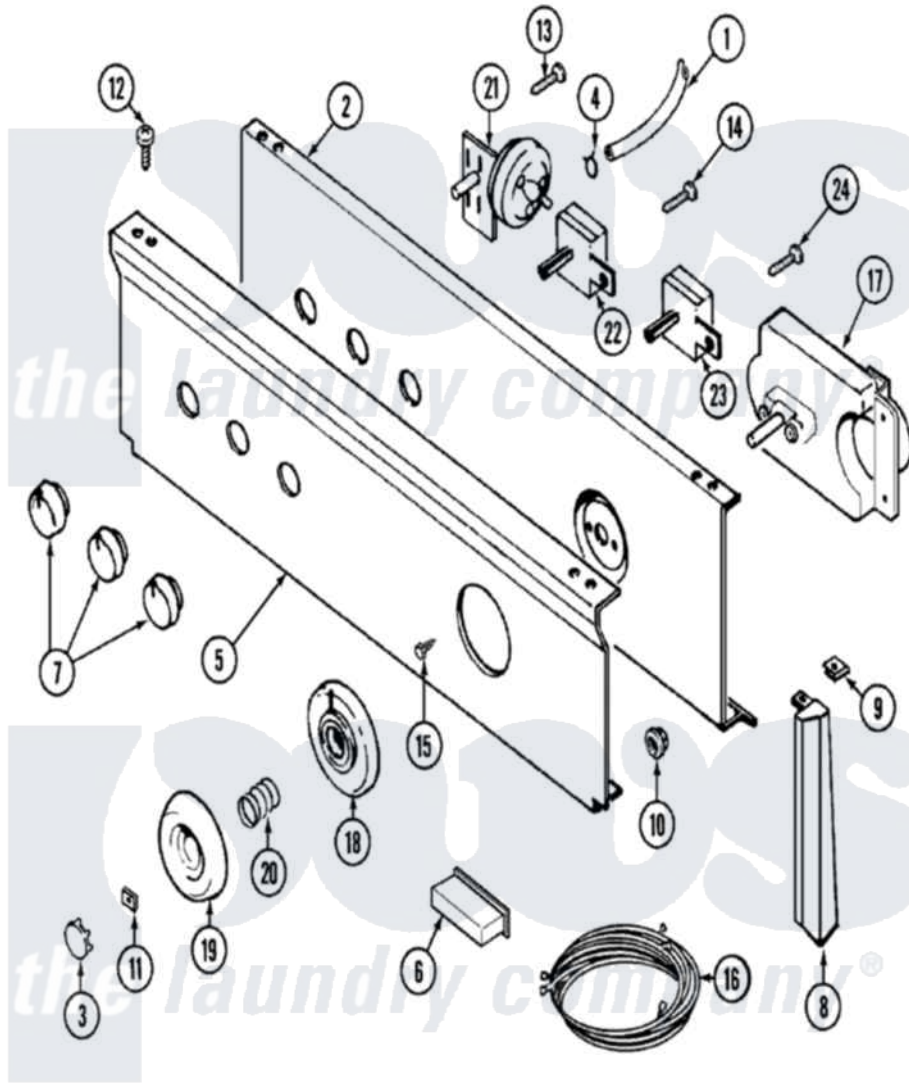

# Maytag LAW9304AAE 04 - CONTROL PANEL

Maytag Residential Maytag LAW9304AAE Washer Parts Parts Diagram 04 - CONTROL PANEL  
 Click on the part number to view part

Item	Original Part Number	Replaced By	Status	Part Description
1	22001036	<a href="#">22001619</a>		Tube, Water Level Switch
2	315483	<a href="#">3370225</a>		Screw
"	<a href="#">22001132</a>			Plate, Support
"	<a href="#">204807</a>			Ground Wire, Supp. Plte To Top Cover
3	216250	<a href="#">22001446</a>		Cap, Knob
4	410296	<a href="#">596669</a>		Clamp, Manifold
5	<a href="#">22001203</a>			Panel, Control
6	<a href="#">214897</a>			Pad, Control Panel
7	22001268		Not Available	KNOB ASSY. (WHT)
8	<a href="#">22001291</a>			End Cap, Control Panel
"	22001289		Not Available	END CAP, CTRL. PNL. (LT-WHT)
"	<a href="#">22001564</a>			Cap, End
"	22001565		Not Available	CAP, END (LT-WHT)
9	<a href="#">214894</a>			Fastener, End Cap
10	<a href="#">214872</a>			Palnut, End Cap Note: Nut,

10	<a href="#">214972</a>		Lamp Holder
11	<a href="#">211605</a>		Bezel, Timer Dial
12	<a href="#">210932</a>		Screw, No.8 X 9/16 Ctsk Note: Screw, Inlet Duct
13	211168	<a href="#">W10139210</a>	Screw, 8-18 X 5/16
14	211168	<a href="#">W10139210</a>	Screw, 8-18 X 5/16
15	<a href="#">216412</a>		Screw, Bracket To Timer
16	22001031	Not Available	WIRE HARNESS, MAIN
17	<a href="#">22001256</a>		Timer
18	<a href="#">22001265</a>		Bezel, Timer Knob
19	22001198	Not Available	KNOB, TIMER (WHT)
20	<a href="#">211065</a>		Spring, Index Wheel
21	<a href="#">208202</a>		Switch, Pressure
22	208283	Not Available	SWITCH, WATER TEMPERATURE
23	22001259	Not Available	SWITCH, ROTARY (2 POSITION)
24	211168	<a href="#">W10139210</a>	Screw, 8-18 X 5/16
25	16000327	Not Available	GUIDE, QUICK REF. - MAYTAG
"	22001324	Not Available	MANUAL, USE & CARE