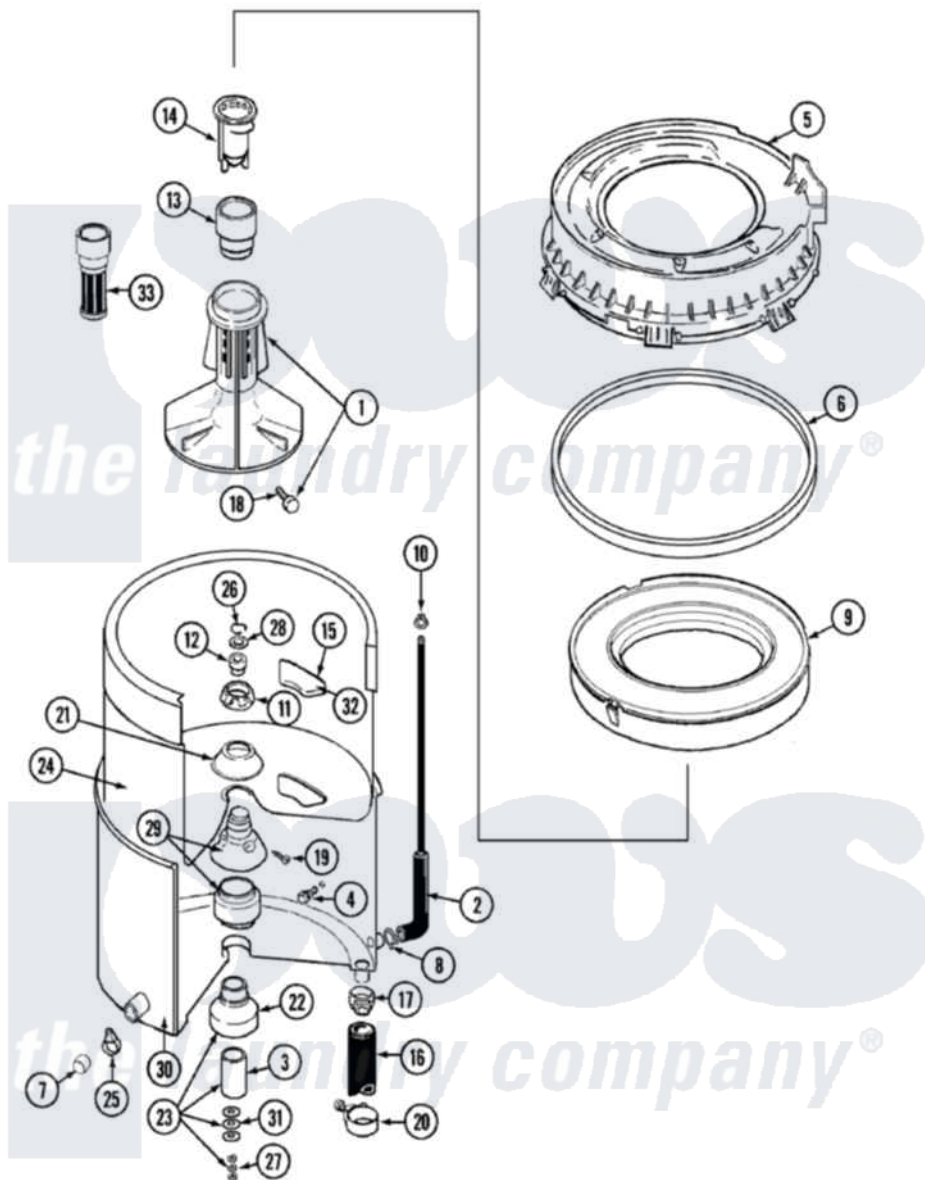

# Maytag LAW9304AAE 07 - TUB

Maytag [Residential Maytag LAW9304AAE Washer Parts](#) Parts Diagram 07 - TUB  
 Click on the part number to view part

Item	Original Part Number	Replaced By	Status	Part Description
1	<a href="#">207228</a>			Agitator W/Lock Screw
2	22001036	<a href="#">22001619</a>		Tube, Water Level Switch
3	<a href="#">211130</a>			Bearing Liner, Tub Bearing
4	205254	<a href="#">W10175938</a>		Bolt
"	200744	<a href="#">W10175939</a>		Bolt
5	<a href="#">22001299</a>			Tub Cover And Gasket Assembly
6	Y22001201	<a href="#">22001007</a>		Gasket, Cover To Tub
7	<a href="#">214725</a>			Cap For Spout-Outer Tub
8	<a href="#">211641</a>			Clamp, 1-1/16"
9	<a href="#">22001142</a>			Ring, Balance
10	410296	<a href="#">596669</a>		Clamp, Manifold
11	211047	<a href="#">6-2110472</a>		Nut- Clamp
12	Y0A4298	<a href="#">6-0A57420</a>		Seal- Agitator
14	<a href="#">22001294</a>			Cup, Dispensing
16	<a href="#">213045</a>			Hose, Outer Tub Part Not Used

17	201011	<a href="#">285655</a>		Clamp, Hose
18	206478		Not Available	SCREW & WASHER FOR AGITATOR
19	211618	<a href="#">22001423</a>		Set Screw, Mounting Stem
20	202574	<a href="#">3367052</a>		Clamp, Hose
21	<a href="#">211210</a>			Washer, Clamping Nut
22	200824	<a href="#">6-2040130</a>		Tub Bearin
23	204013	<a href="#">6-2040130</a>		Tub Bearin
24	<a href="#">22001139</a>			Tub, Inner
25	214739	<a href="#">596669</a>		Clamp, Manifold
26	<a href="#">Y015667</a>			Retaining Ring
27	<a href="#">Y054867</a>			Washer, Lock
28	<a href="#">Y015666</a>			Washer, Retaining -
29	204012	<a href="#">6-2095720</a>		Mounting S
30	22001114		Not Available	TUB, OUTER (EX. LARGE)
31	<a href="#">211100</a>			Washer, Outer Tub
32	<a href="#">215980</a>			Plug, Filter Hole
33	<a href="#">22001395</a>			Filter, Lint