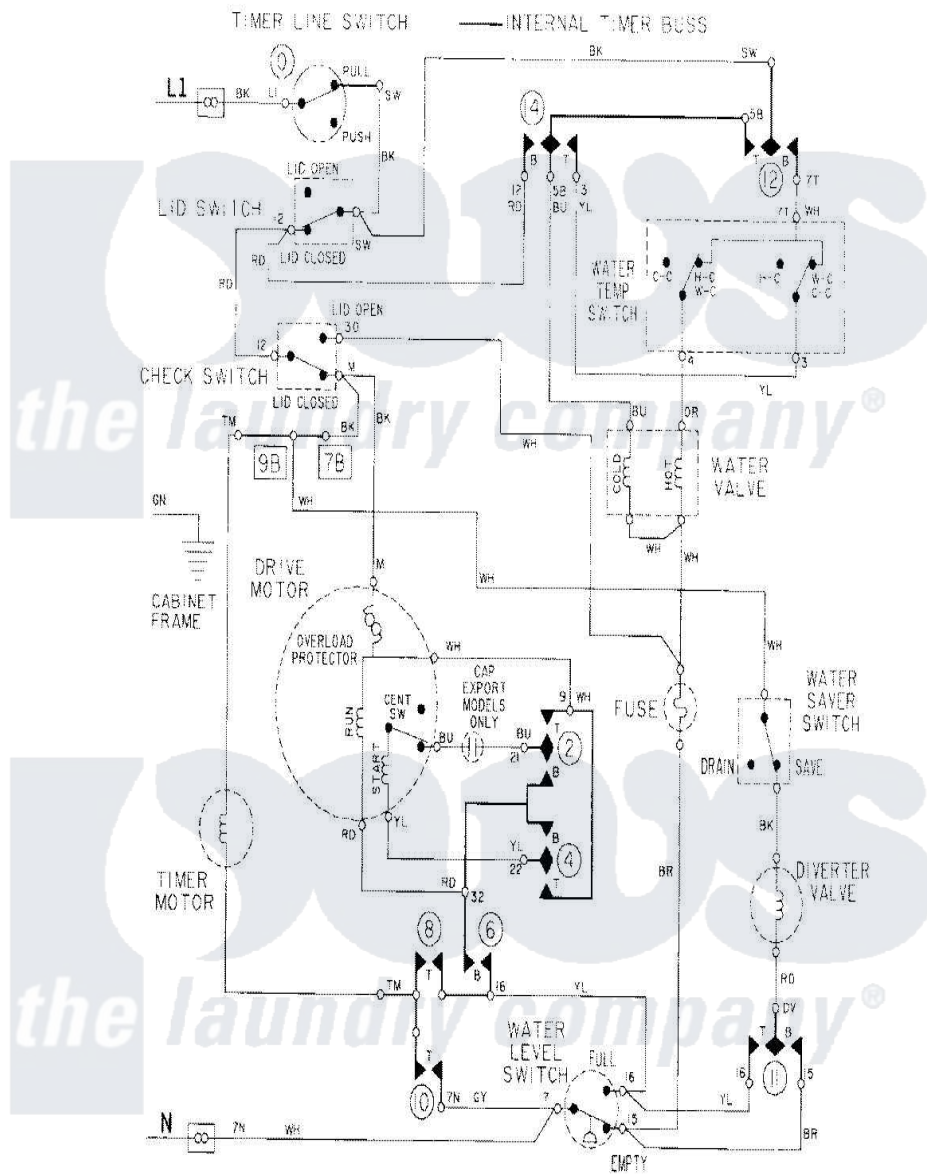

Maytag LAW9304AAE 09 - WIRING INFORMATION LAW9304AAx

Maytag [Residential Maytag LAW9304AAE Washer Parts](#) Parts Diagram 09 - WIRING INFORMATION LAW9304AAx

[Click on the part number to view part](#)

Item	Original Part Number	Replaced By	Status	Part Description
NI	15001092		Not Available	WIRING INFORMATION