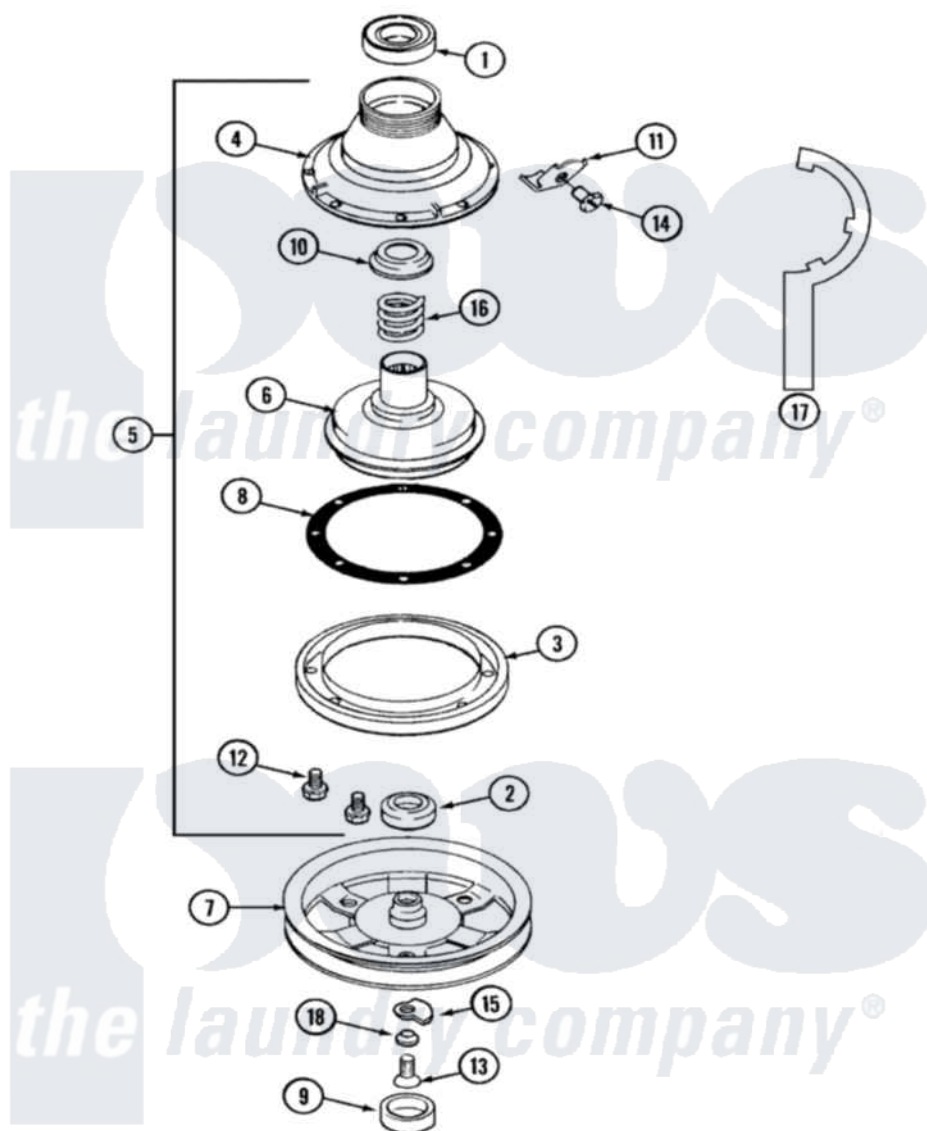

Maytag LAW9304AAM 03 - CLUTCH, BRAKE & BELTS (LAW9304AAM x LAT

Maytag Residential Maytag LAW9304AAM Washer Parts Parts Diagram 03 - CLUTCH, BRAKE & BELTS (LAW9304AAM x LAT

[Click on the part number to view part](#)

Item	Original Part Number	Replaced By	Status	Part Description
1	Y200720	22003441		Bearing, Rear
2	200835			Bearing, Brake Rotor
3	211043	6-2011900		Brake Asse
4	211045	6-2011900		Brake Asse
5	201190	6-2011900		Brake Asse
6	201126	6-2011900		Brake Asse
7	211059	6-2301530		Pulley
8	211042	6-2011900		Brake Asse
9	211038		Not Available	CAP, OIL RETAINER
10	211039	6-2011900		Brake Asse
11	213325			Clip, Retaining
12	211000			SCREW, BRAKE DRUM (HEX HEAD)
13	211375	681582		Screw
14	213326			Bolt, Sems Retaining Clip

15	211089		Lug, Stop Pulley
16	211041	6-2011900	Brake Asse
17	Y038315	038315	Tool
18	211090	22003555	Washer, Stop Lug