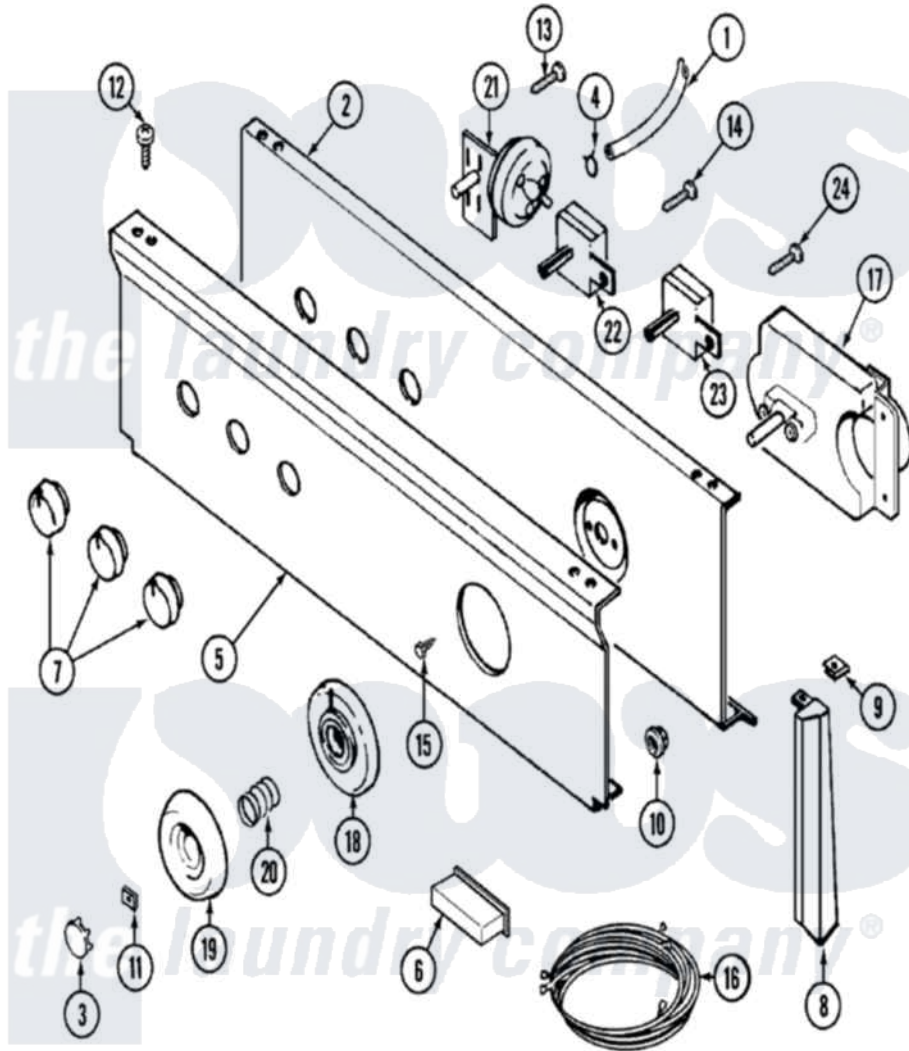

**Maytag LAW9304AAM 04 - CONTROL PANEL (LAW9304AAM & LAT9304DAM)**

Maytag Residential Maytag LAW9304AAM Washer Parts Parts Diagram 04 - CONTROL PANEL (LAW9304AAM & LAT9304DAM)

[Click on the part number to view part](#)

Item	Original Part Number	Replaced By	Status	Part Description
1	22001036	<a href="#">22001619</a>		Tube, Water Level Switch
2	315483	<a href="#">3370225</a>		Screw
"	<a href="#">204807</a>			Ground Wire, Supp. Pltte To Top Cover
"	<a href="#">22001132</a>			Plate, Support
3	216424		Not Available	CAP, KNOB (ALM)
4	410296	<a href="#">596669</a>		Clamp, Manifold
5	22001465		Not Available	PANEL, CONTROL (ALM)
6	<a href="#">214897</a>			Pad, Control Panel
7	22001269		Not Available	KNOB ASSY. (ALM)
8	<a href="#">22001293</a>			End Cap, Control Panel
"	22001292	<a href="#">22001567</a>		Cap, End
"	<a href="#">22001567</a>			Cap, End
"	22001566	<a href="#">22001293</a>		End Cap, Control Panel
9	<a href="#">214894</a>			Fastener, End Cap

10	<a href="#">214872</a>		Palnut, End Cap Note: Nut, Lamp Holder
11	<a href="#">211605</a>		Bezel, Timer Dial
12	<a href="#">210932</a>		Screw, No.8 X 9/16 Ctsk Note: Screw, Inlet Duct
13	211168	<a href="#">W10139210</a>	Screw, 8-18 X 5/16
14	211168	<a href="#">W10139210</a>	Screw, 8-18 X 5/16
15	<a href="#">216412</a>		Screw, Bracket To Timer
16	22001031	Not Available	WIRE HARNESS, MAIN
17	<a href="#">22001256</a>		Timer
18	22001266	Not Available	BEZEL, TIMER KNOB (ALM)
19	22001199	Not Available	KNOB ASSY. (ALM)
20	<a href="#">211065</a>		Spring, Index Wheel
21	<a href="#">208202</a>		Switch, Pressure
22	208283	Not Available	SWITCH, WATER TEMPERATURE
23	22001259	Not Available	SWITCH, ROTARY (2 POSITION)
24	211168	<a href="#">W10139210</a>	Screw, 8-18 X 5/16
25	22001324	Not Available	MANUAL, USE & CARE
"	16000327	Not Available	GUIDE, QUICK REF. - MAYTAG