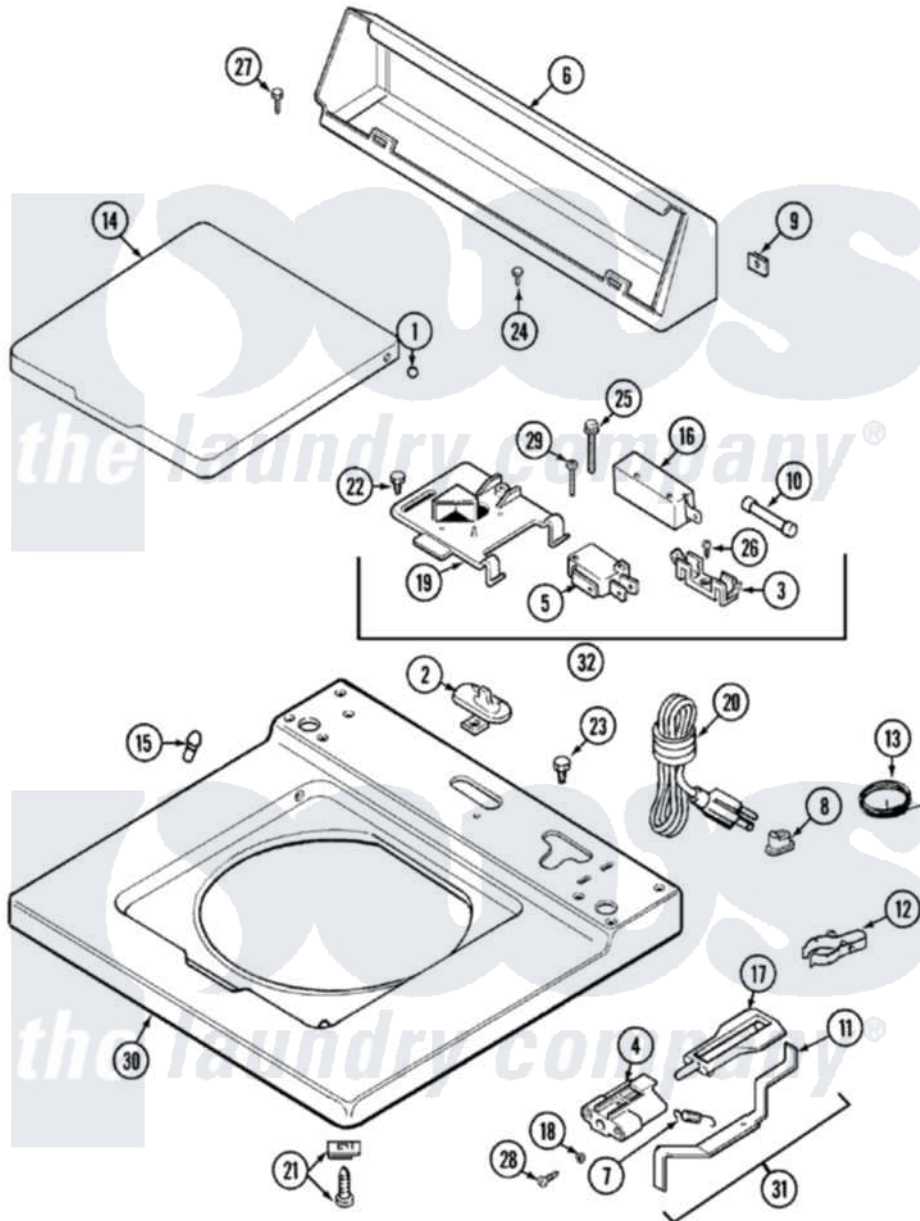

Maytag LAW9304AAM 05 - TOP (LAW9304AAM & LAT9304DAM)

Maytag Residential Maytag LAW9304AAM Washer Parts Parts Diagram 05 - TOP (LAW9304AAM & LAT9304DAM)
 Click on the part number to view part

Item	Original Part Number	Replaced By	Status	Part Description
1	211726			Hinge, Ball Lid
"	22001298			Cap, Top Cover
2	207159	489355		Screw, 8 X 1/2
3	207167			Block, Fuse
4	216256		Not Available	BRACKET, UNBALANCE
5	207166			Switch, Check
6	205635L		Not Available	CONSOLE (ALM)
7	213720			Spring, Lid Switch
8	211881			Grommet, Cord Part Not Used-Gas Models Only
9	215075			Fastener, Control Panel To Console
10	207168	22001682		Switch Assembly, Lid W/4amp Fuse
11	22001136			Lever, Unbalance
12	301548			Clamp, Ground Wire
13	311155			Ground Wire And Clamp

14	22001249	22001865	Panel, Control---S
15	212716		Bumper, Lid
16	205415	279347	Switch-Lid
17	216255		Plunger, Lid Switch
18	211500		Washer, Bracket To Top Cover
19	Y215699	22001678	Bracket, Switch And Fuse
20	208194	22003062	Cord, Power
21	204445		Screw And Fastener Assembly
22	207159	489355	Screw, 8 X 1/2
23	315483	3370225	Screw
24	216423	3370225	Screw
25	213501		Screw, No.6-20 X 1-1/8 Inch
26	Y311711		Screw, Fuse Block
27	Y313559		Screw
28	910182	25-7809	Screw, No.6-20 1/2 Flthd Torx
29	22001352		Screw, Check Switch
30	22001118		Not Available TOP, MAIN (ALM)---NA
31	22001311		Unbalance Lever Assembly
32	207176	22001682	Switch Assembly, Lid W/4amp Fuse