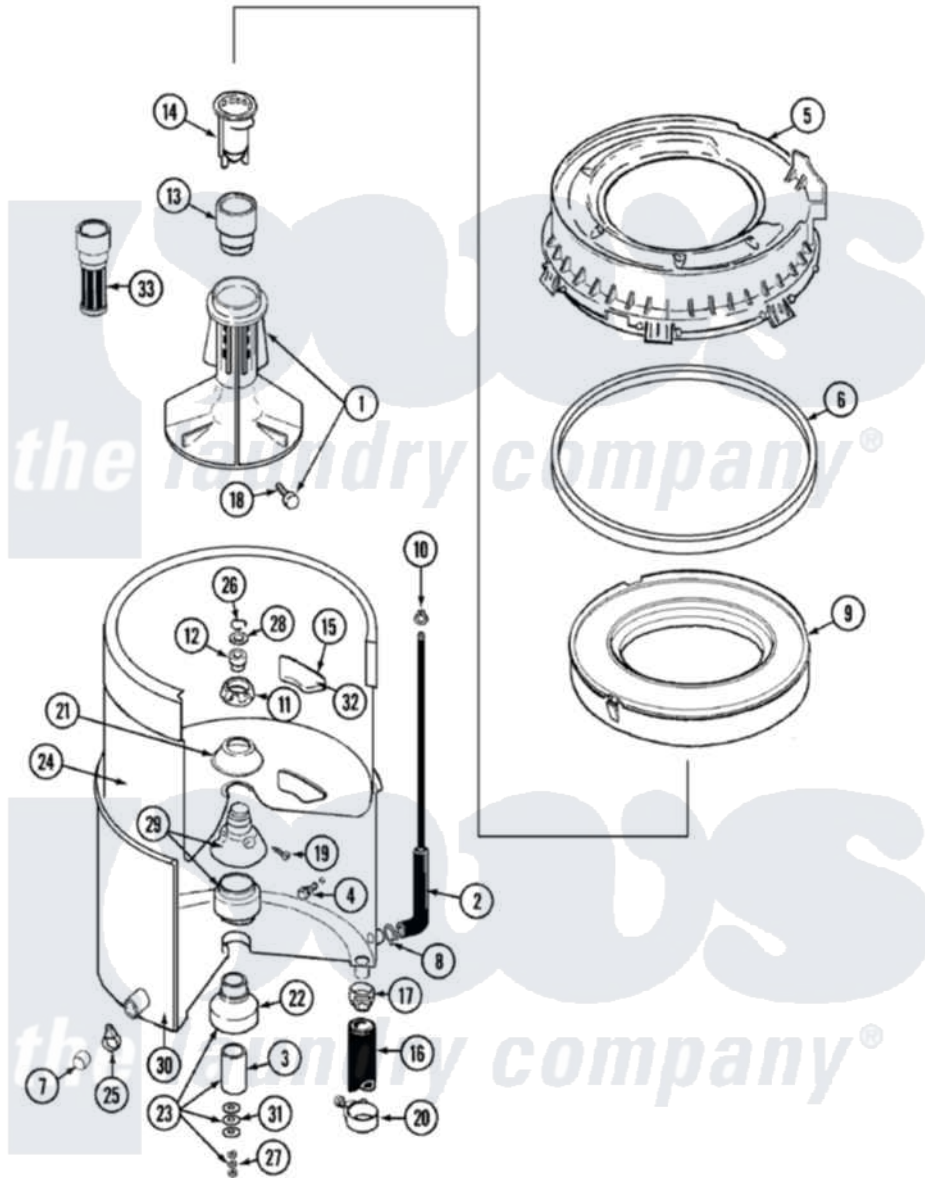

# Maytag LAW9304AAM 07 - TUB (LAW9304AAM & LAT9304DAM)

Maytag Residential Maytag LAW9304AAM Washer Parts Parts Diagram 07 - TUB (LAW9304AAM & LAT9304DAM)  
 Click on the part number to view part

Item	Original Part Number	Replaced By	Status	Part Description
1	<a href="#">207228</a>			Agitator W/Lock Screw
2	22001036	<a href="#">22001619</a>		Tube, Water Level Switch
3	<a href="#">211130</a>			Bearing Liner, Tub Bearing
4	205254	<a href="#">W10175938</a>		Bolt
"	200744	<a href="#">W10175939</a>		Bolt
5	<a href="#">22001299</a>			Tub Cover And Gasket Assembly
6	Y22001201	<a href="#">22001007</a>		Gasket, Cover To Tub
7	<a href="#">214725</a>			Cap For Spout-Outer Tub
8	<a href="#">211641</a>			Clamp, 1-1/16"
9	<a href="#">22001142</a>			Ring, Balance
10	410296	<a href="#">596669</a>		Clamp, Manifold
11	211047	<a href="#">6-2110472</a>		Nut- Clamp
12	Y0A4298	<a href="#">6-0A57420</a>		Seal- Agitator
14	<a href="#">22001294</a>			Cup, Dispensing
16	<a href="#">213045</a>			Hose, Outer Tub Part Not Used

17	201011	<a href="#">285655</a>		Clamp, Hose
18	206478		Not Available	SCREW & WASHER FOR AGITATOR
19	211618	<a href="#">22001423</a>		Set Screw, Mounting Stem
20	202574	<a href="#">3367052</a>		Clamp, Hose
21	<a href="#">211210</a>			Washer, Clamping Nut
22	200824	<a href="#">6-2040130</a>		Tub Bearin
23	204013	<a href="#">6-2040130</a>		Tub Bearin
24	<a href="#">22001139</a>			Tub, Inner
25	214739	<a href="#">596669</a>		Clamp, Manifold
26	<a href="#">Y015667</a>			Retaining Ring
27	<a href="#">Y054867</a>			Washer, Lock
28	<a href="#">Y015666</a>			Washer, Retaining -
29	204012	<a href="#">6-2095720</a>		Mounting S
30	22001114		Not Available	TUB, OUTER (EX. LARGE)
31	<a href="#">211100</a>			Washer, Outer Tub
32	<a href="#">215980</a>			Plug, Filter Hole
33	<a href="#">22001395</a>			Filter, Lint