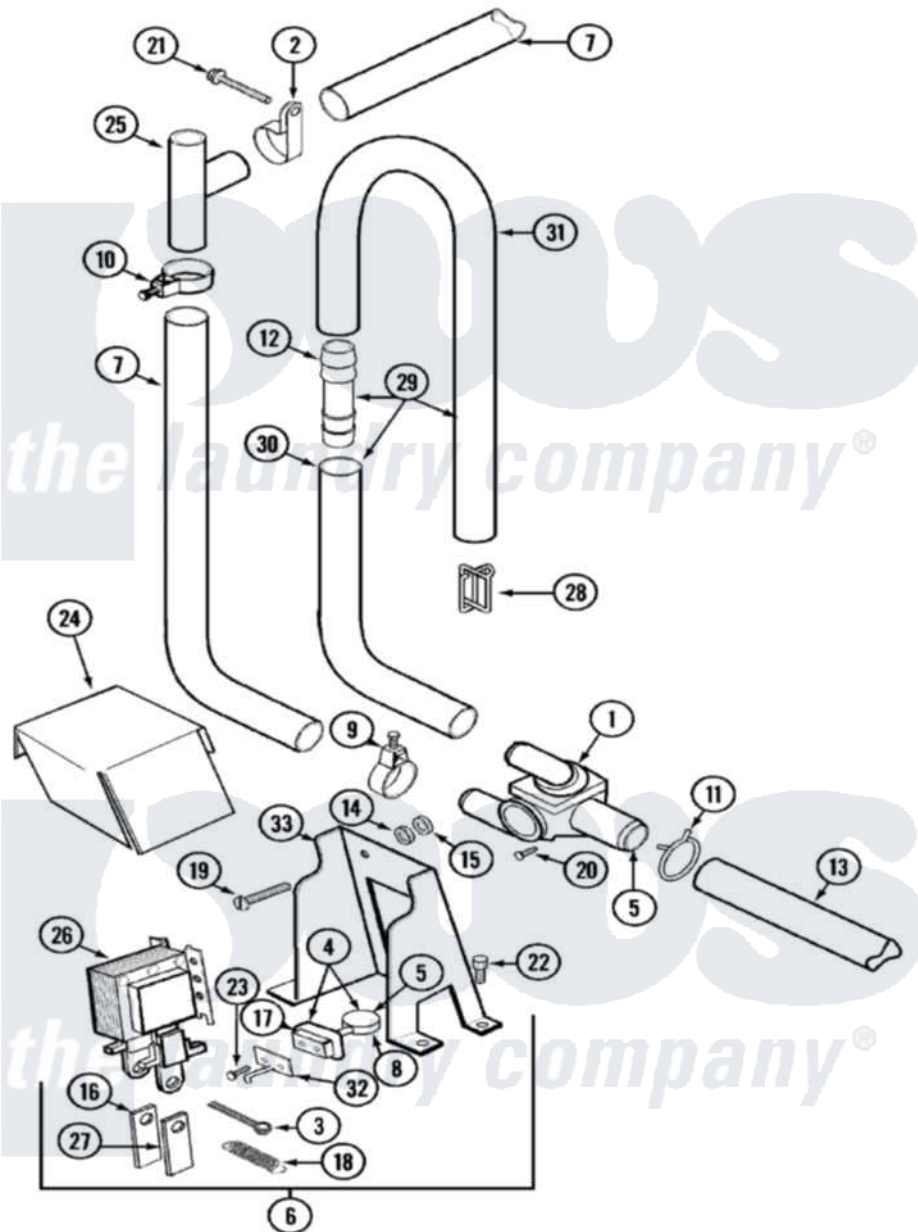

Maytag LAW9304AAM 08 - WATER SAVER COMPONENTS

Maytag Residential Maytag LAW9304AAM Washer Parts Parts Diagram 08 - WATER SAVER COMPONENTS
 Click on the part number to view part

Item	Original Part Number	Replaced By	Status	Part Description
1	204313			Body For Diverter Valve
2	211448			Clamp
3	052366			Cotter Key, 1/8 X 7/8
4	204823	202504		Diverter Value Cover/Flapper
5	202504			Diverter Value Cover/Flapper
6	201168			Diverter Valve
7	211110	22001833		Hose, Drain
8	211083			Flapper
9	200461	285655		Clamp, Hose
10	200908	285655		Clamp, Hose
11	202574	3367052		Clamp, Hose
12	211111	16272		Connector, Straight
13	211518			Hose
14	052690		Not Available	HEX. NUT, No.10-32
15	Y311426	3400029		Nut, Adapter Plate
16	213855			Pin, Pivot

17	213856	Not Available	RETAINER
18	211085		Return Spring
19	Y054260	67006380	Screw, Center Hinge
20	214332	90767	Screw, 8A X 3/8 HeX Washer Head Tapping
21	Y310842	8182296	Screw, Agitator
22	910091	3370225	Screw
23	911266	Not Available	SCREW, STRAINER TO PUMP
24	211388	Not Available	SHIELD
25	201112	76660	Break-Sphn
26	200806		Solenoid
27	211087		Solenoid Link
28	212056		Strainer
29	200736		Suds Return Hose
30	211171		Suds Return Hose-Lower
31	211170		Suds Hose, Upper
32	200828		Valve Arm Assembly
33	211516		Valve Bracket