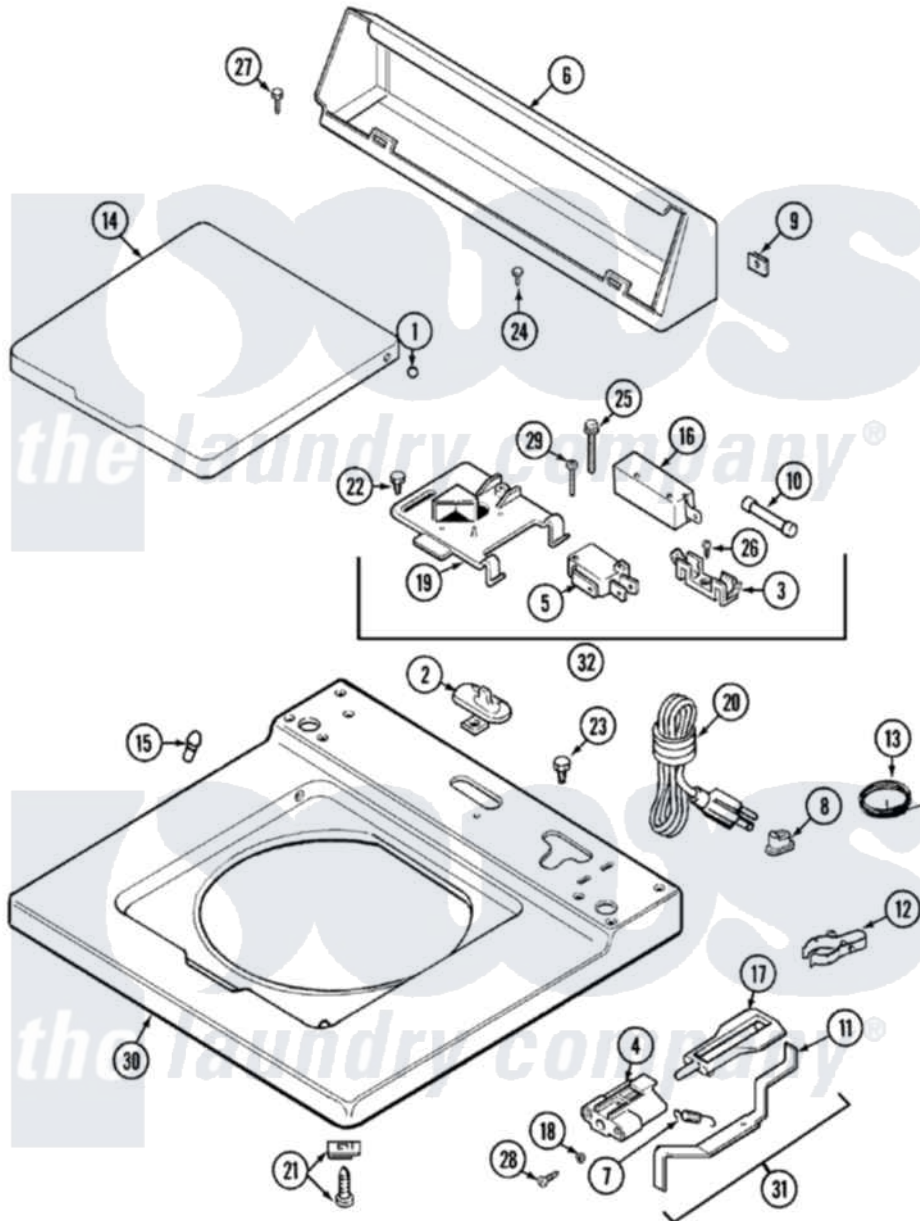

# Maytag LAW9304ABE 05 - TOP

Maytag [Residential Maytag LAW9304ABE Washer Parts](#) Parts Diagram 05 - TOP  
 Click on the part number to view part

Item	Original Part Number	Replaced By	Status	Part Description
1	<a href="#">211726</a>			Hinge, Ball Lid
"	<a href="#">22001298</a>			Cap, Top Cover
2	207159	<a href="#">489355</a>		Screw, 8 X 1/2
3	<a href="#">207167</a>			Block, Fuse
4	216256		Not Available	BRACKET, UNBALANCE
5	<a href="#">207166</a>			Switch, Check
6	<a href="#">205635</a>			Console
7	<a href="#">213720</a>			Spring, Lid Switch
8	<a href="#">211881</a>			Grommet, Cord Part Not Used- Gas Models Only
9	<a href="#">215075</a>			Fastener, Control Panel To Console
10	207168	<a href="#">22001682</a>		Switch Assembly, Lid W/4amp Fuse
11	<a href="#">22001136</a>			Lever, Unbalance
12	<a href="#">301548</a>			Clamp, Ground Wire
13	<a href="#">311155</a>			Ground Wire And Clamp

14	22001028	<a href="#">22001893</a>	Lid
15	<a href="#">212716</a>		Bumper, Lid
16	205415	<a href="#">279347</a>	Switch-Lid
17	<a href="#">216255</a>		Plunger, Lid Switch
18	<a href="#">211500</a>		Washer, Bracket To Top Cover
19	Y215699	<a href="#">22001678</a>	Bracket, Switch And Fuse
20	208194	<a href="#">22003062</a>	Cord, Power
21	<a href="#">204445</a>		Screw And Fastener Assembly
22	207159	<a href="#">489355</a>	Screw, 8 X 1/2
23	315483	<a href="#">3370225</a>	Screw
24	216423	<a href="#">3370225</a>	Screw
25	<a href="#">213501</a>		Screw, No.6-20 X 1-1/8 Inch
26	<a href="#">Y311711</a>		Screw, Fuse Block
27	<a href="#">Y313559</a>		Screw
28	910182	<a href="#">25-7809</a>	Screw, No.6-20 1/2 Flthd Torx
29	<a href="#">22001352</a>		Screw, Check Switch
30	22001117		TOP COVER ASSEMBLY (WHT)
31	<a href="#">22001311</a>		Unbalance Lever Assembly
32	207176	<a href="#">22001682</a>	Switch Assembly, Lid W/4amp Fuse