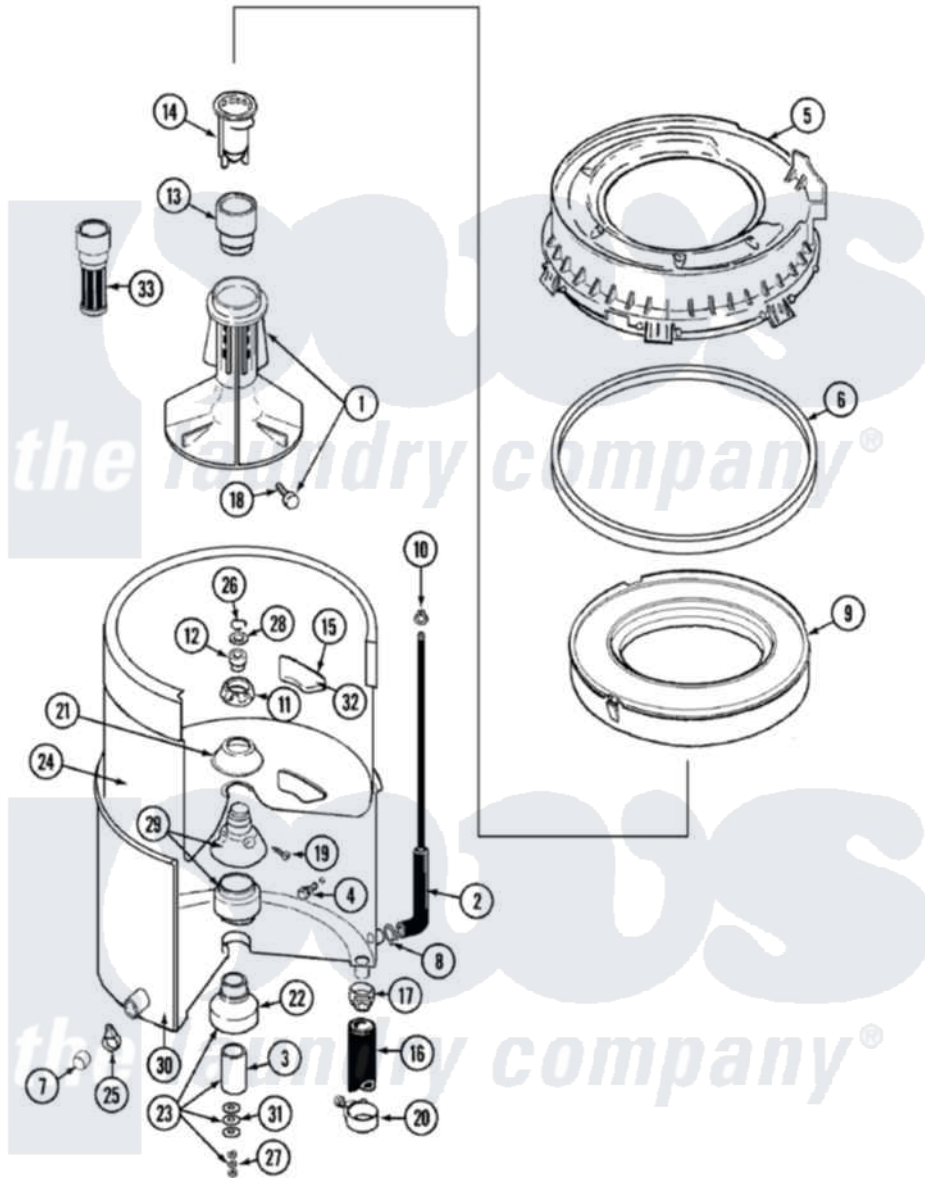

Maytag LAW9304ABE 07 - TUB

Maytag [Residential Maytag LAW9304ABE Washer Parts](#) Parts Diagram 07 - TUB
 Click on the part number to view part

Item	Original Part Number	Replaced By	Status	Part Description
1	207228			Agitator W/Lock Screw
2	22001036	22001619		Tube, Water Level Switch
3	211130			Bearing Liner, Tub Bearing
4	205254	W10175938		Bolt
"	200744	W10175939		Bolt
5	22001299			Tub Cover And Gasket Assembly
6	Y22001201	22001007		Gasket, Cover To Tub
7	214725			Cap For Spout-Outer Tub
8	211641			Clamp, 1-1/16"
9	22001142			Ring, Balance
10	410296	596669		Clamp, Manifold
11	211047	6-2110472		Nut- Clamp
12	Y0A4298	6-0A57420		Seal- Agitator
14	22001294			Cup, Dispensing
16	213045			Hose, Outer Tub Part Not Used

17	201011	285655		Clamp, Hose
18	206478		Not Available	SCREW & WASHER FOR AGITATOR
19	211618	22001423		Set Screw, Mounting Stem
20	202574	3367052		Clamp, Hose
21	211210			Washer, Clamping Nut
22	200824	6-2040130		Tub Bearin
23	204013	6-2040130		Tub Bearin
24	22001139			Tub, Inner
25	214739	596669		Clamp, Manifold
26	Y015667			Retaining Ring
27	Y054867			Washer, Lock
28	Y015666			Washer, Retaining -
29	204012	6-2095720		Mounting S
30	22001114		Not Available	TUB, OUTER (EX. LARGE)
31	211100			Washer, Outer Tub
32	215980			Plug, Filter Hole
33	22001395			Filter, Lint