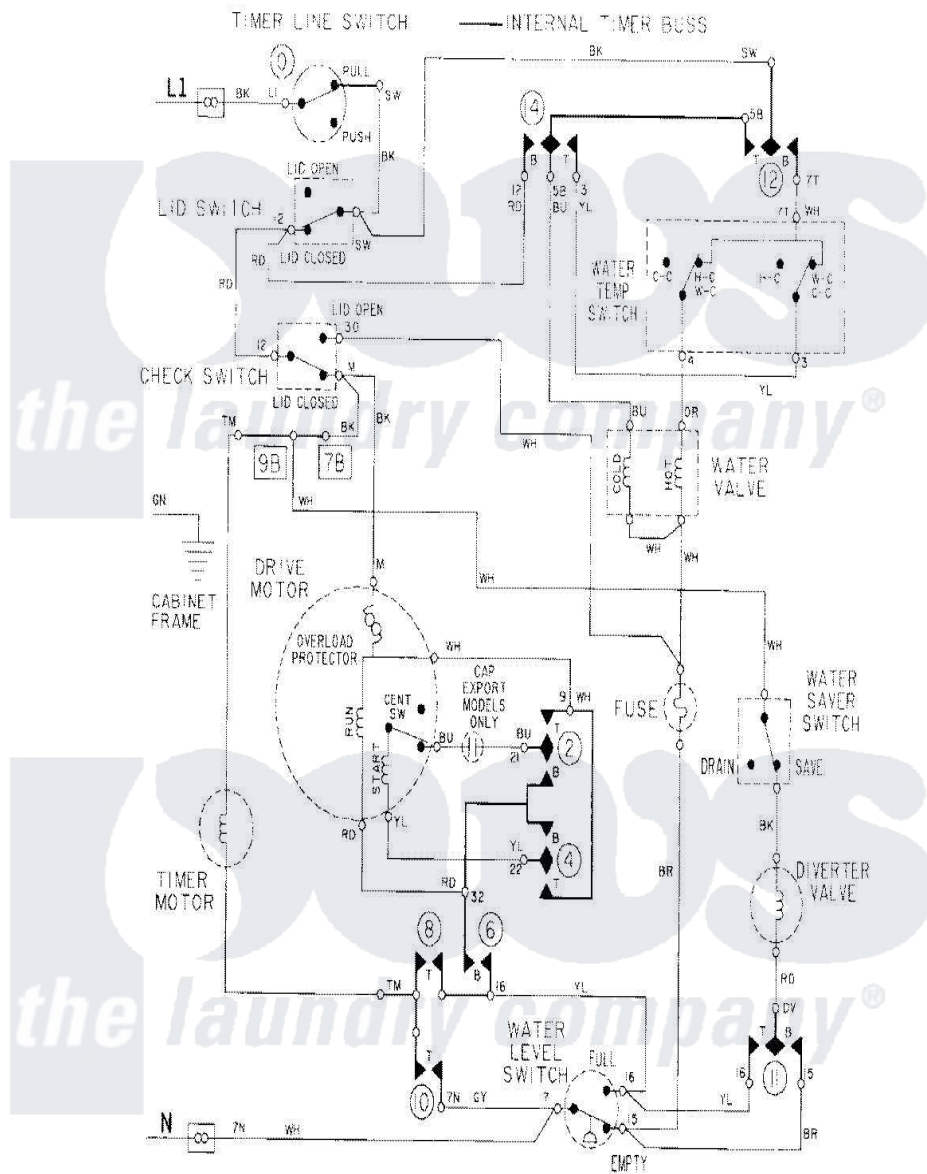

Maytag LAW9304ABE 09 - WIRING INFORMATION LAW9304AAx

Maytag [Residential Maytag LAW9304ABE Washer Parts](#) Parts Diagram 09 - WIRING INFORMATION LAW9304AAx

[Click on the part number to view part](#)

Item	Original Part Number	Replaced By	Status	Part Description
NI	15001092		Not Available	WIRING INFORMATION