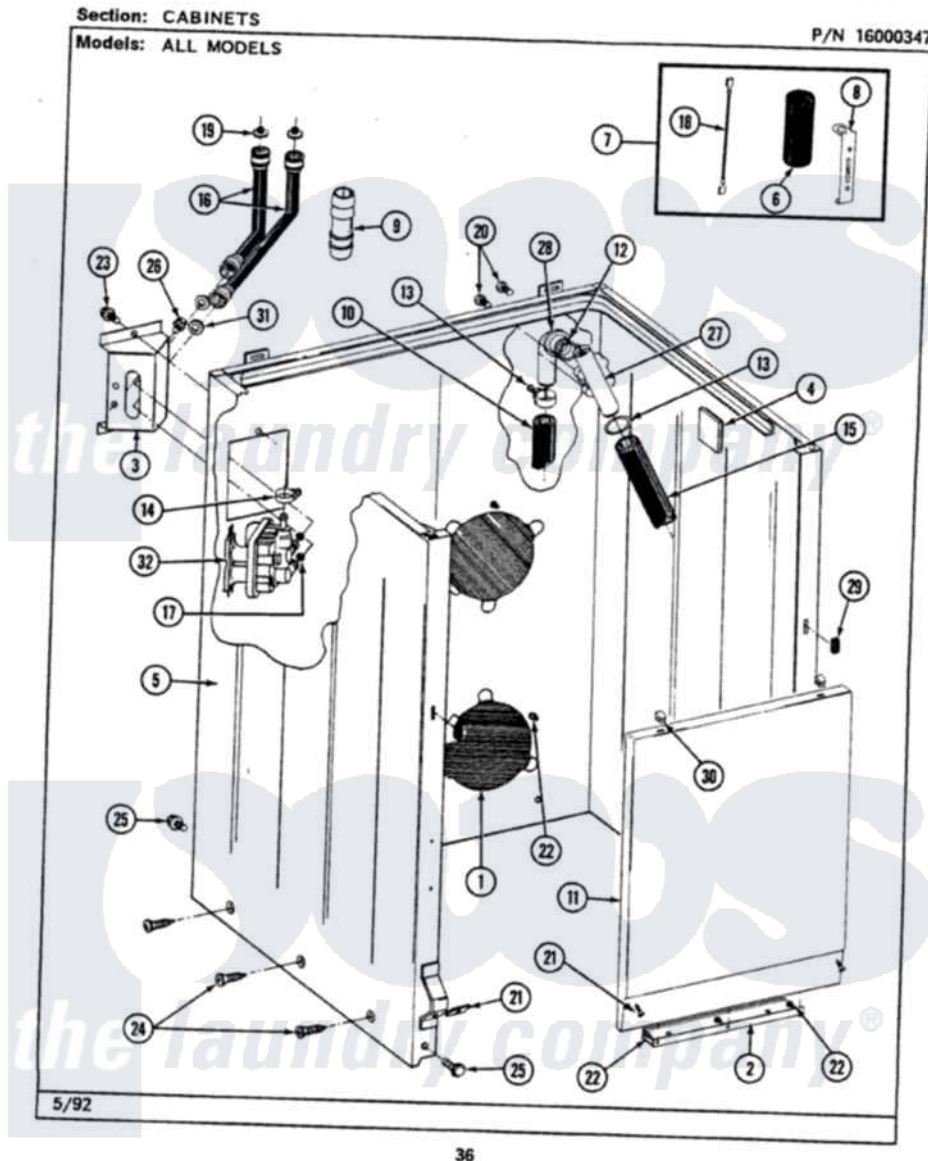

Maytag LAW9400AAL 02 - CABINET

Maytag Residential Maytag LAW9400AAL Washer Parts Parts Diagram 02 - CABINET
Click on the part number to view part

Item	Original Part Number	Replaced By	Status	Part Description
1	211878		Not Available	PLATE, ACCESS
2	213846			Guard, Belt
3	214812	22002361		Bracket, Water Valve
4	215058			Pad, Cabinet Bumper
5	203319L		Not Available	(ALMOND)
6	Y200832			Capacitor
7	206103			Capacitor Kit
8	211149			Clip, Capacitor
9	Y216015			Coupling, Hose
10	Y059149			(7/8" I.D. CARTON OF 50 FT.)
"	216017			Hose, Drain
11	212998L		Not Available	FRONT PANEL-ALMOND
12	214765			Gasket, Siphon Break
13	200908	285655		Clamp, Hose
14	201575			Clamp, Hose
15	214767	22001448		Hose, Pump

16	202860		Inlet Hose Assembly
17	214337	96160	Screen
18	203237		No.17 Wire With Terminal
19	200961	12001413	Strainer And Washer Kit
20	Y014874		Screw, Idler Arm And Sleeve
21	204439		Screw And Fstner Assembly
22	211294	90767	Screw, 8A X 3/8 HeX Washer Head Tapping
23	212276	W10116760	Screw
24	213007		Xfor Cabinet See Cabinet, Back
25	213121	3400111	Screw, 12-14 X 5/8
"	213122	27001200	Screw
26	Y313561		Screw----NA
27	206638		Siphon Break
28	Y216016	W10116738	Elbow
29	214376	22002331	Spacer, Front Panel
30	212982	22001650	Fastener, Spring
31	Y013783		Washer, Inlet Hose
32	205613		Water Valve