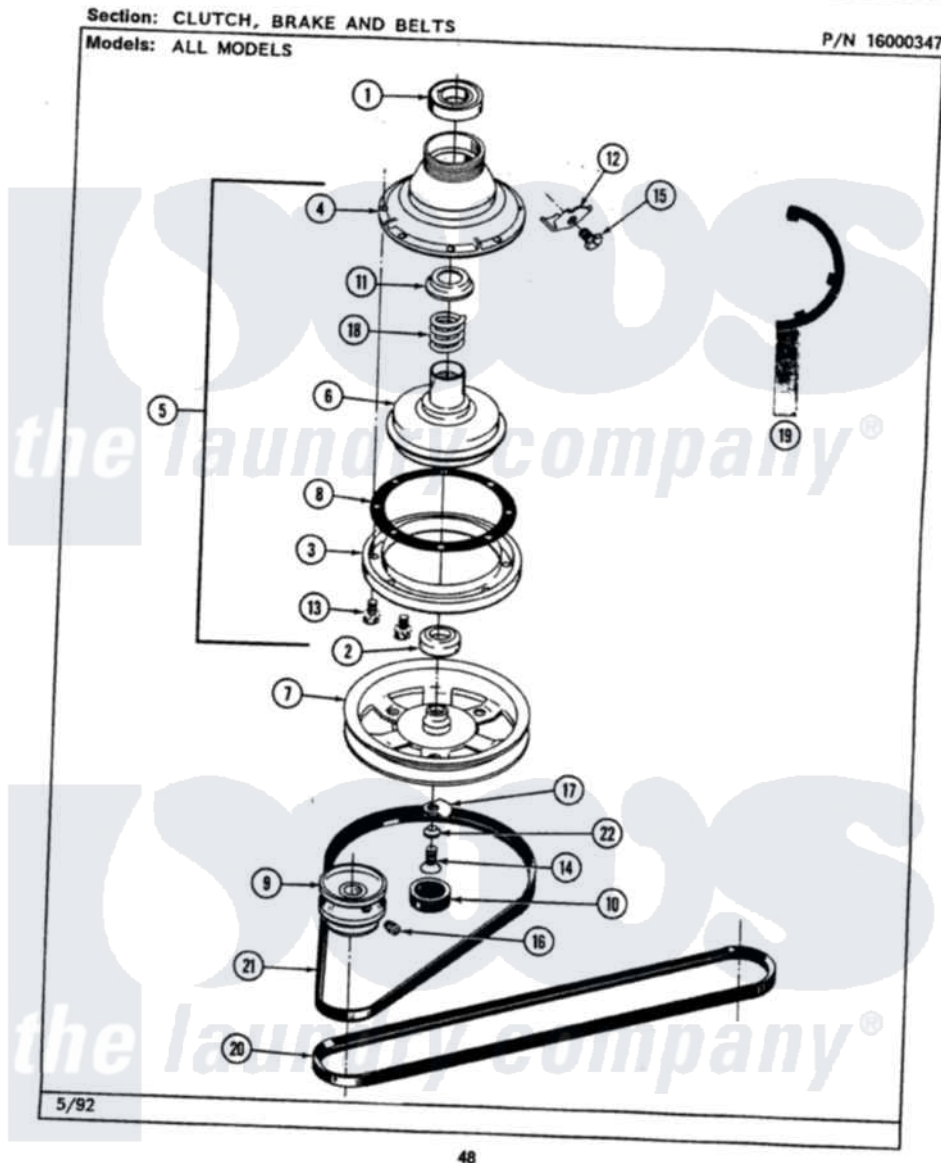

Maytag LAW9400AAL 03 - CLUTCH, BRAKE & BELTS

Maytag Residential Maytag LAW9400AAL Washer Parts Parts Diagram 03 - CLUTCH, BRAKE & BELTS
 Click on the part number to view part

Item	Original Part Number	Replaced By	Status	Part Description
1	Y200720	22003441		Bearing, Rear
2	200835			Bearing, Brake Rotor
3	211043	6-2011900		Brake Asse
4	211045	6-2011900		Brake Asse
5	201190	6-2011900		Brake Asse
6	201126	6-2011900		Brake Asse
7	211059	6-2301530		Pulley
8	211042	6-2011900		Brake Asse
9	200816	6-2008160		Pulley- MO
10	211038		Not Available	CAP, OIL RETAINER
11	211039	6-2011900		Brake Asse
12	213325			Clip, Retaining
13	211000			SCREW, BRAKE DRUM (HEX HEAD)
14	211375	681582		Screw
15	213326			Bolt, Sems Retaining Clip
16	Y053241			Set Screw, Motor Pulley

17	211089		Lug, Stop Pulley
18	211041	6-2011900	Brake Asse
19	Y038315	038315	Tool
20	211124		Part Not Used
21	211125		V Belt, Drive Pulley
22	211090	22003555	Washer, Stop Lug