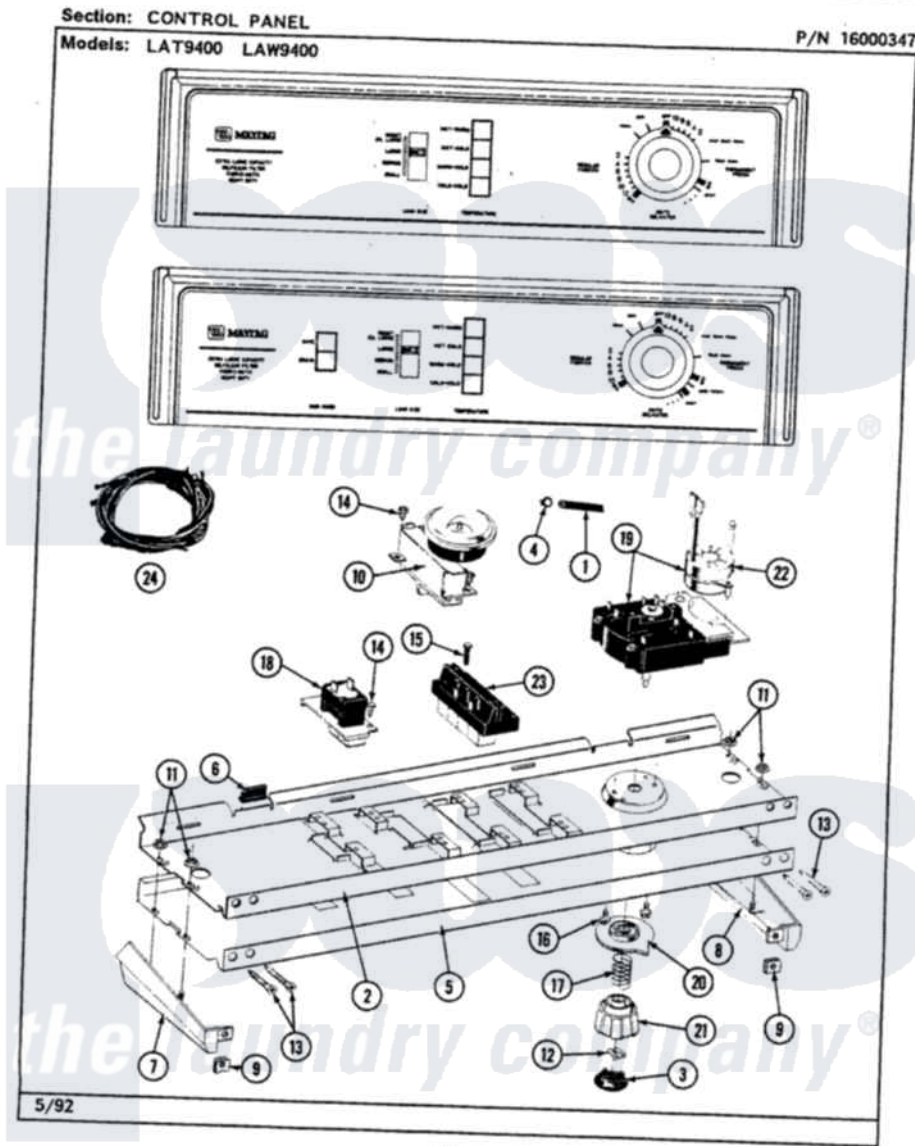

Maytag LAW9400AAL 04 - CONTROL PANEL

24

Maytag [Residential Maytag LAW9400AAL Washer Parts](#) Parts Diagram 04 - CONTROL PANEL
 Click on the part number to view part

Item	Original Part Number	Replaced By	Status	Part Description
1	212942	22001619		Tube, Water Level Switch
2	214809			Back Up Plate
3	215821		Not Available	CAP, KNOB
4	410296	596669		Clamp, Manifold
5	207920		Not Available	CONTROL PANEL
6	214897			Pad, Control Panel
7	207215		Not Available	END CAP LH
8	207216		Not Available	END CAP RH
9	214894			Fastener, End Cap
10	207360			Infinite Level Press Switch
11	214872			Palnut, End Cap Note: Nut, Lamp Holder
12	211605			Bezel, Timer Dial
13	210932			Screw, No.8 X 9/16 Ctsk Note: Screw, Inlet Duct
14	211168	W10139210		Screw, 8-18 X 5/16
15	213117	67006908		Screw, Ice Rack

16	213966	3400014		Screw
17	211065			Spring, Index Wheel
18	207365			2 Button Switch
19	207375		Not Available	TIMER
20	215827		Not Available	TIMER DIAL SKIRT
21	215828			Knob, Timer
22	205033	22205033		Motor- Tim
23	207367		Not Available	TEMP CONTROL SWITCH - 4 BUTTON
24	207409			Wire Harness
"	207382			Wire Harness