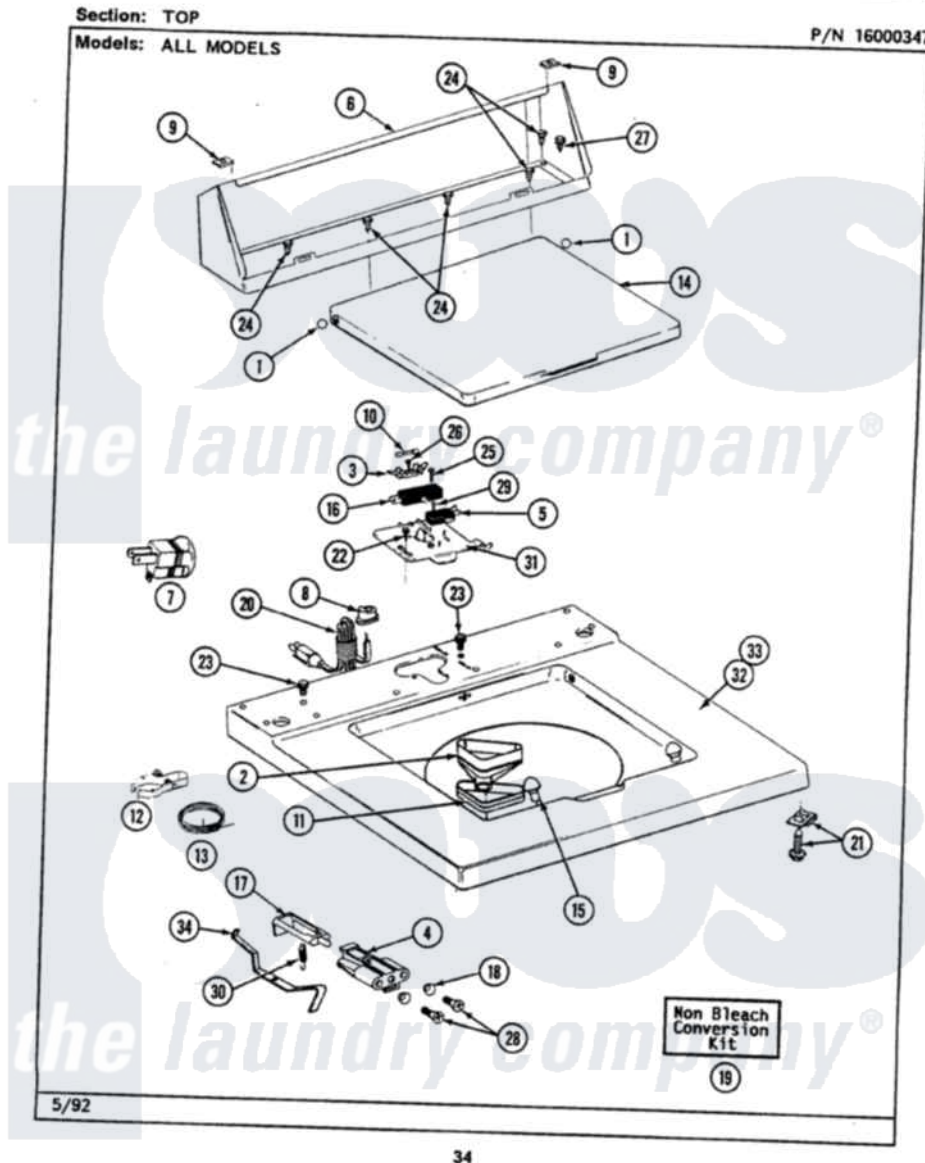

# Maytag LAW9400AAL 05 - TOP

Maytag [Residential Maytag LAW9400AAL Washer Parts](#) Parts Diagram 05 - TOP  
 Click on the part number to view part

Item	Original Part Number	Replaced By	Status	Part Description
1	<a href="#">211726</a>			Hinge, Ball Lid
2	<a href="#">215578</a>			Bleach Inlet Almond
3	<a href="#">207167</a>			Block, Fuse
4	214279	<a href="#">204968</a>		Plunger And Bracket Assembly--W
5	<a href="#">207166</a>			Switch, Check
6	205635L		Not Available	CONSOLE (ALM)
7	<a href="#">Y201808</a>			Converter
8	<a href="#">211881</a>			Grommet, Cord Part Not Used-Gas Models Only
9	<a href="#">215075</a>			Fastener, Control Panel To Console
10	207168	<a href="#">22001682</a>		Switch Assembly, Lid W/4amp Fuse
11	<a href="#">214436</a>			Gasket
12	<a href="#">301548</a>			Clamp, Ground Wire
13	<a href="#">311155</a>			Ground Wire And Clamp
14	216073L		Not Available	(ALMOND)---NA

15	<a href="#">212716</a>		Bumper, Lid
16	205415	<a href="#">279347</a>	Switch-Lid
17	215700		Not Available LID SWITCH PLUNGER
18	<a href="#">211500</a>		Washer, Bracket To Top Cover
19	<a href="#">205997</a>		Non-Bleach Conversion Kit
20	<a href="#">204590</a>		Cord, Power
21	<a href="#">204445</a>		Screw And Fastener Assembly
22	207159	<a href="#">489355</a>	Screw, 8 X 1/2
23	210186	<a href="#">3370225</a>	Screw
24	211294	<a href="#">90767</a>	Screw, 8A X 3/8 HeX Washer Head Tapping
25	<a href="#">213501</a>		Screw, No.6-20 X 1-1/8 Inch
26	215705	<a href="#">Y311711</a>	Screw, Fuse Block
27	<a href="#">Y313559</a>		Screw
28	910182	<a href="#">25-7809</a>	Screw, No.6-20 1/2 Flthd Torx
29	912012	<a href="#">3400409</a>	Screw
30	<a href="#">213720</a>		Spring, Lid Switch
31	Y215699	<a href="#">22001678</a>	Bracket, Switch And Fuse
32	<a href="#">207170L</a>		Top Cover Assembly ALM----NA
34	<a href="#">215704</a>		Lever, Unbalance