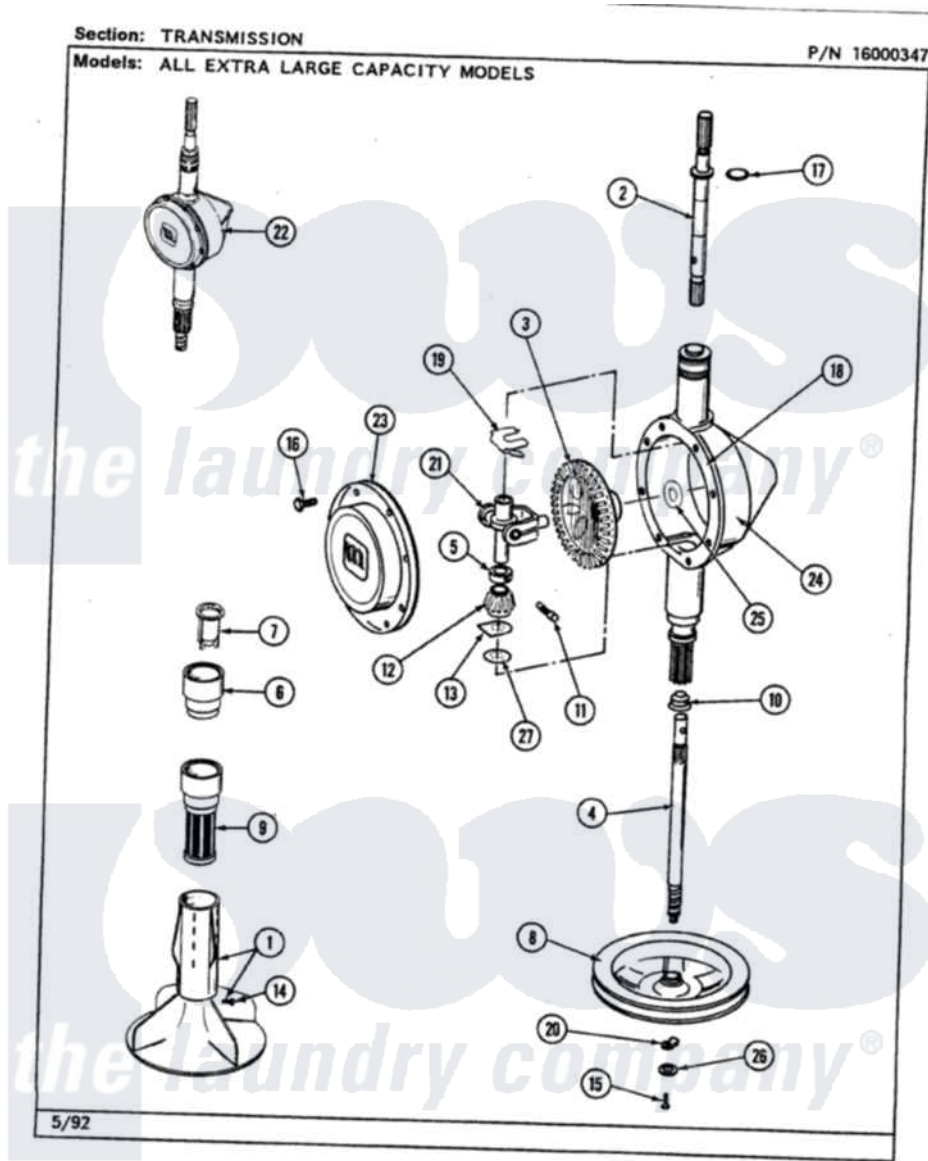

Maytag LAW9400AAL 06 - TRANSMISSION

42

Maytag [Residential Maytag LAW9400AAL Washer Parts](#) Parts Diagram 06 - TRANSMISSION
Click on the part number to view part

Item	Original Part Number	Replaced By	Status	Part Description
1	207228			Agitator W/Lock Screw
2	207153	6-2097820		Kit- Shaft
3	206713	6-2067130		Gear- Beve
4	215410	12001450		Ctr Shaft W/Collar Andkeeper- Dp
5	215415		Not Available	COLLAR, LOWER
7	215733			Dispensing Cup
8	211059	6-2301530		Pulley
10	206602	207843		Lip Seal Repair Kit
11	Y206629			Pin, Collar
12	215401	W10221114		Pinion
13	215395			Plate, Clutch
14	206478		Not Available	SCREW & WASHER FOR AGITATOR
15	211375	681582		Screw
16	215417		Not Available	SCREW, TRANSMISSION COVER

17	210690		Seal, Rubber
18	Y058700	675652	Adhesive
19	215581		Spring, Agitator Shaft
20	211089		Lug, Stop Pulley
21	206685	6-2066850	Yoke
22	206707	6-2097750	Trans Dee
23	206628		Cover, Transmission
24	206624	6-2097750	Trans Dee
25	215394		Washer, Bevel Gear
26	211090	22003555	Washer, Stop Lug
27	211483	6-2114830	Washer- SP