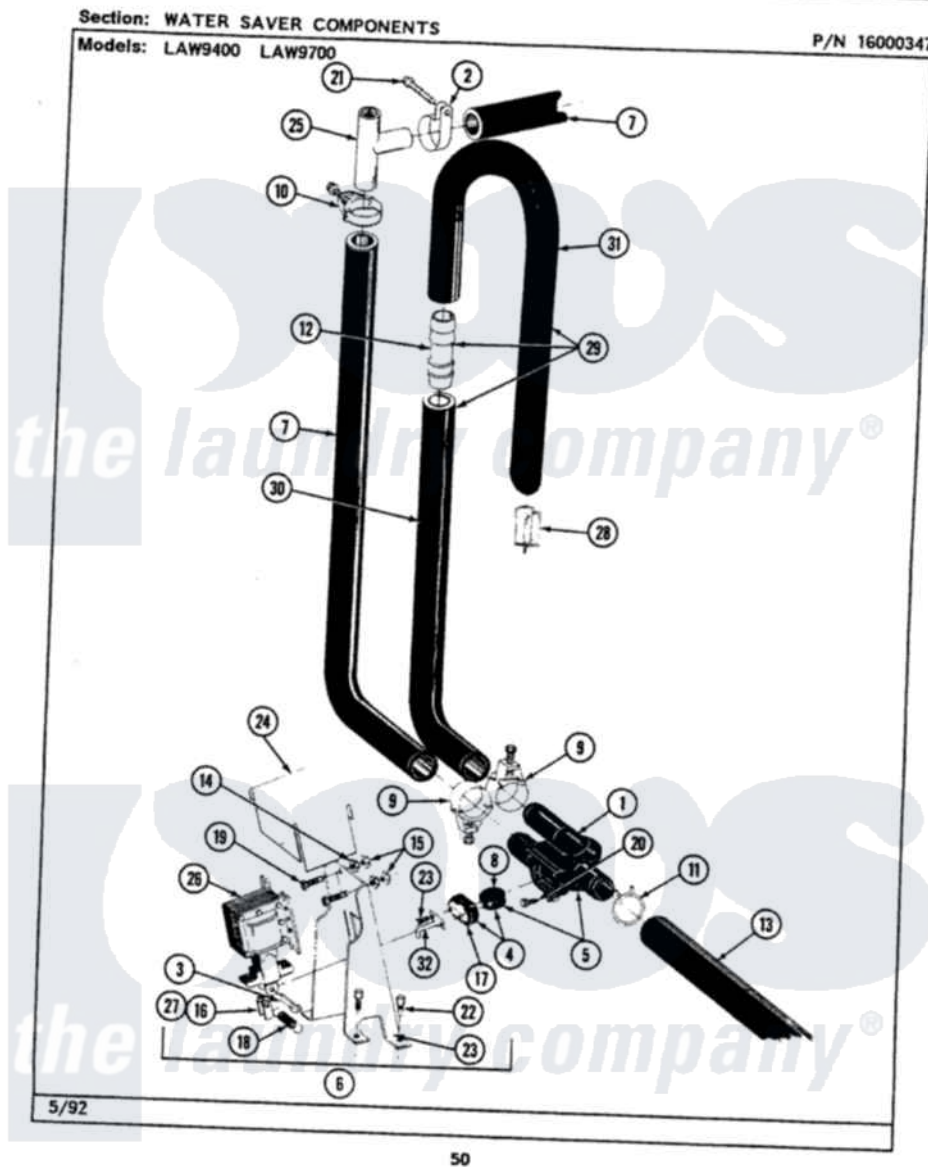

# Maytag LAW9400AAL 08 - WATER SAVER COMPONENTS

Maytag Residential Maytag LAW9400AAL Washer Parts Parts Diagram 08 - WATER SAVER COMPONENTS  
 Click on the part number to view part

Item	Original Part Number	Replaced By	Status	Part Description
1	<a href="#">204313</a>			Body For Diverter Valve
2	<a href="#">211448</a>			Clamp
3	<a href="#">052366</a>			Cotter Key, 1/8 X 7/8
4	<a href="#">204316</a>			Diaphragm And Arm
5	<a href="#">202504</a>			Diverter Value Cover/Flapper
6	<a href="#">201168</a>			Diverter Valve
7	<a href="#">211704</a>			Hose, Drain
8	<a href="#">211083</a>			Flapper
9	200461	<a href="#">285655</a>		Clamp, Hose
10	200908	<a href="#">285655</a>		Clamp, Hose
11	202574	<a href="#">3367052</a>		Clamp, Hose
12	211111	<a href="#">16272</a>		Connector, Straight
13	<a href="#">211518</a>			Hose
14	052690		Not Available	HEX. NUT, No.10-32
15	Y311426	<a href="#">3400029</a>		Nut, Adapter Plate
16	<a href="#">213855</a>			Pin, Pivot

17	213856	Not Available	RETAINER
18	<a href="#">211085</a>		Return Spring
19	Y054810	<a href="#">67006380</a>	Screw, Center Hinge
20	214332	<a href="#">90767</a>	Screw, 8A X 3/8 HeX Washer Head Tapping
21	Y310842	<a href="#">8182296</a>	Screw, Agitator
22	910091	<a href="#">3370225</a>	Screw
23	911266	Not Available	SCREW, STRAINER TO PUMP
24	211388	Not Available	SHIELD
25	201112	<a href="#">76660</a>	Break-Sphn
26	<a href="#">200806</a>		Solenoid
27	<a href="#">211087</a>		Solenoid Link
28	<a href="#">212056</a>		Strainer
29	<a href="#">200736</a>		Suds Return Hose
30	<a href="#">211171</a>		Suds Return Hose-Lower
31	<a href="#">211170</a>		Suds Hose, Upper
32	<a href="#">200828</a>		Valve Arm Assembly
33	<a href="#">211516</a>		Valve Bracket