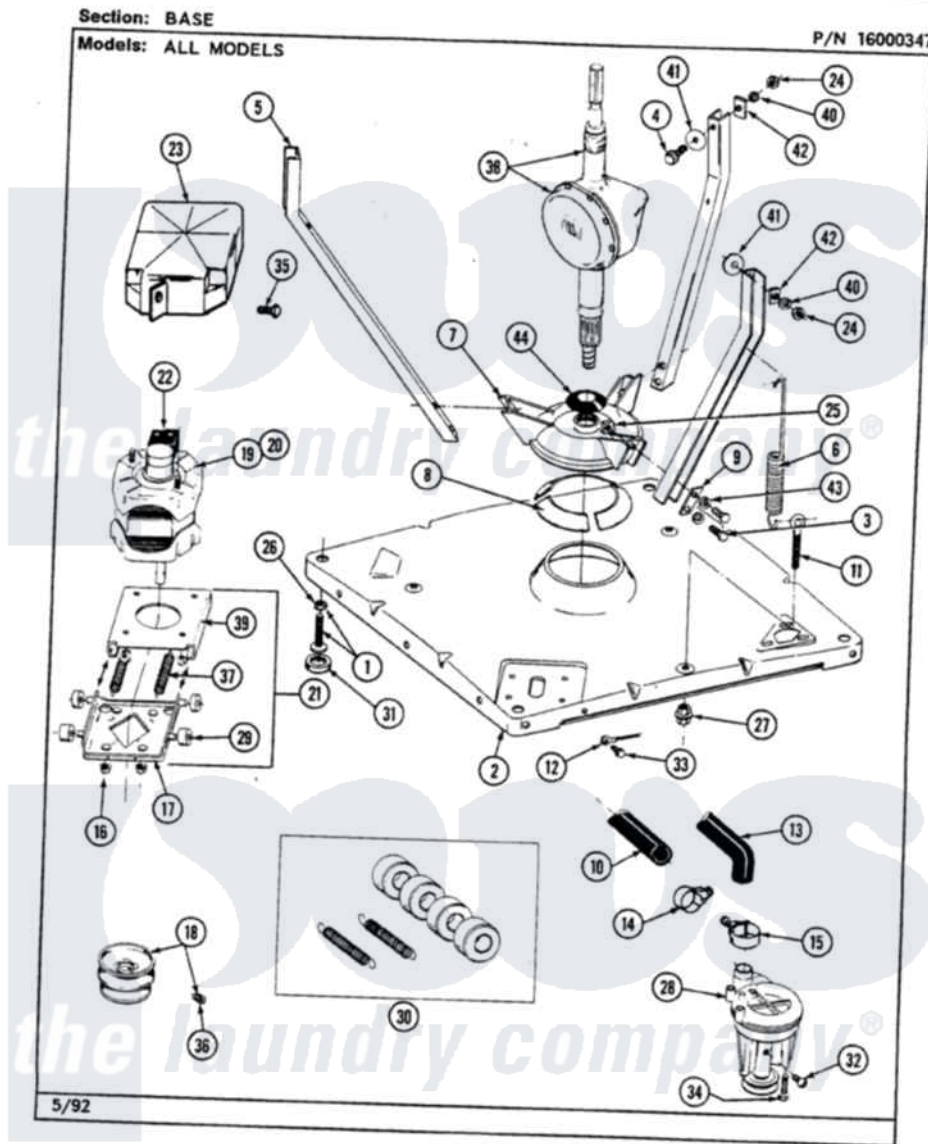

Maytag LAW9400AAW 01 - BASE

44

Maytag [Residential Maytag LAW9400AAW Washer Parts](#) Parts Diagram 01 - BASE
 Click on the part number to view part

Item	Original Part Number	Replaced By	Status	Part Description
1	Y302699	22003428		Leg, Adjustable
2	203274			Base With Damper Pads
3	Y015627			Screw- Hex
4	205254	W10175938		Bolt
"	200744	W10175939		Bolt
5	213053			Brace, Tub Part Not Used
6	213054			Centering Spring - 3 Used
7	203725			Damper W/Bolt And Clip
8	203956			Damper Pad Kit
9	213073			Washer, Double Brace
10	214767	22001448		Hose, Pump
11	213120	216416		Bolt, Eye/Centering Spring
12	204807			Ground Wire, Supp. Plte To Top Cover
13	213045			Hose, Outer Tub Part Not Used
14	200461	285655		Clamp, Hose