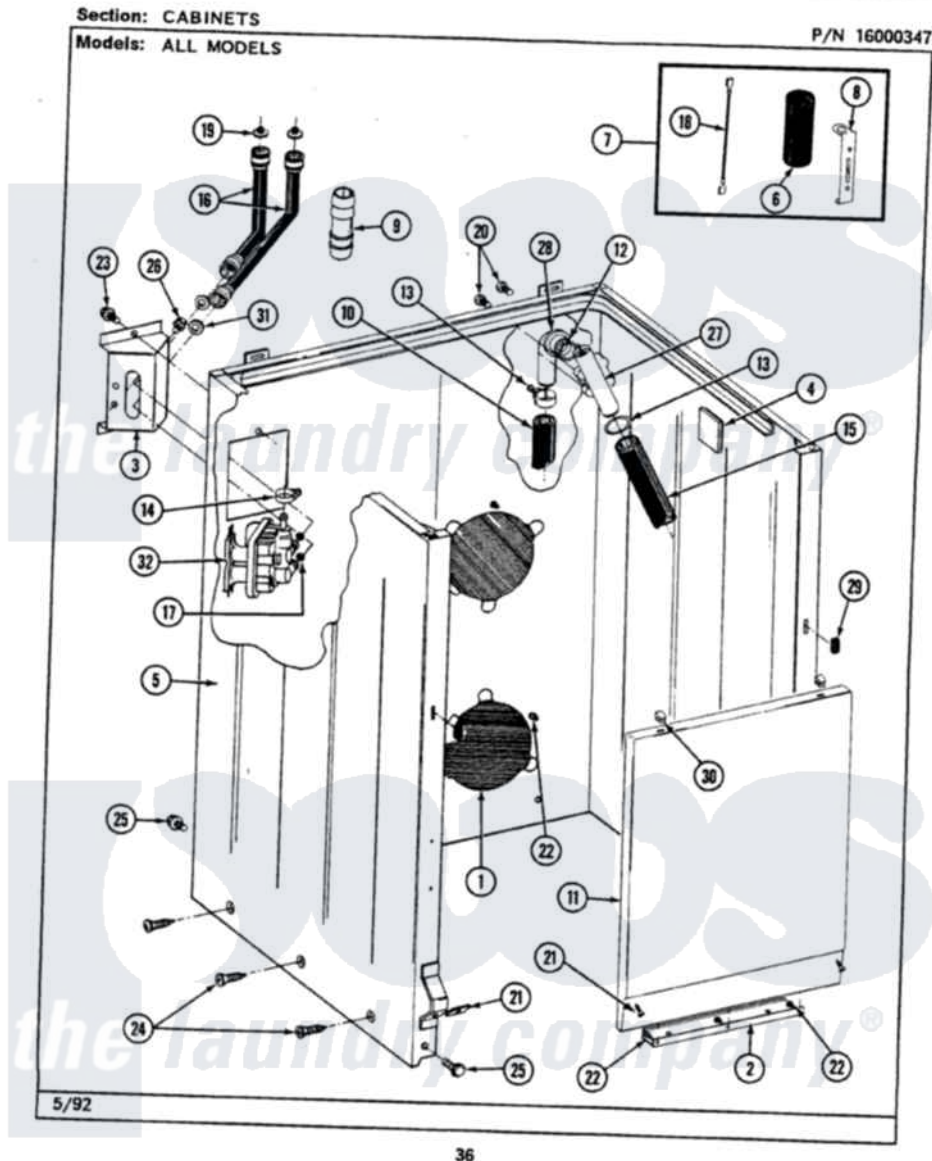

# Maytag LAW9400AAW 02 - CABINET

Maytag [Residential Maytag LAW9400AAW Washer Parts](#) Parts Diagram 02 - CABINET  
Click on the part number to view part

Item	Original Part Number	Replaced By	Status	Part Description
1	211878		Not Available	PLATE, ACCESS
2	<a href="#">213846</a>			Guard, Belt
3	214812	<a href="#">22002361</a>		Bracket, Water Valve
4	<a href="#">215058</a>			Pad, Cabinet Bumper
5	203319	<a href="#">22203319</a>		Cabinet
6	<a href="#">Y200832</a>			Capacitor
7	<a href="#">206103</a>			Capacitor Kit
8	<a href="#">211149</a>			Clip, Capacitor
9	<a href="#">Y216015</a>			Coupling, Hose
10	<a href="#">Y059149</a>			(7/8" I.D. CARTON OF 50 FT.)
"	<a href="#">216017</a>			Hose, Drain
11	212998		Not Available	PANEL, FRONT (WHT)
12	<a href="#">214765</a>			Gasket, Siphon Break
13	200908	<a href="#">285655</a>		Clamp, Hose
14	<a href="#">201575</a>			Clamp, Hose
15	214767	<a href="#">22001448</a>		Hose, Pump

16	<a href="#">202860</a>		Inlet Hose Assembly
17	214337	<a href="#">96160</a>	Screen
18	<a href="#">203237</a>		No.17 Wire With Terminal
19	200961	<a href="#">12001413</a>	Strainer And Washer Kit
20	<a href="#">Y014874</a>		Screw, Idler Arm And Sleeve
21	<a href="#">204439</a>		Screw And Fstner Assembly
22	211294	<a href="#">90767</a>	Screw, 8A X 3/8 HeX Washer Head Tapping
23	212276	<a href="#">W10116760</a>	Screw
24	<a href="#">213007</a>		Xfor Cabinet See Cabinet, Back
25	213121	<a href="#">3400111</a>	Screw, 12-14 X 5/8
"	213122	<a href="#">27001200</a>	Screw
26	<a href="#">Y313561</a>		Screw---NA
27	<a href="#">206638</a>		Siphon Break
28	Y216016	<a href="#">W10116738</a>	Elbow
29	214376	<a href="#">22002331</a>	Spacer, Front Panel
30	212982	<a href="#">22001650</a>	Fastener, Spring
31	<a href="#">Y013783</a>		Washer, Inlet Hose
32	<a href="#">205613</a>		Water Valve