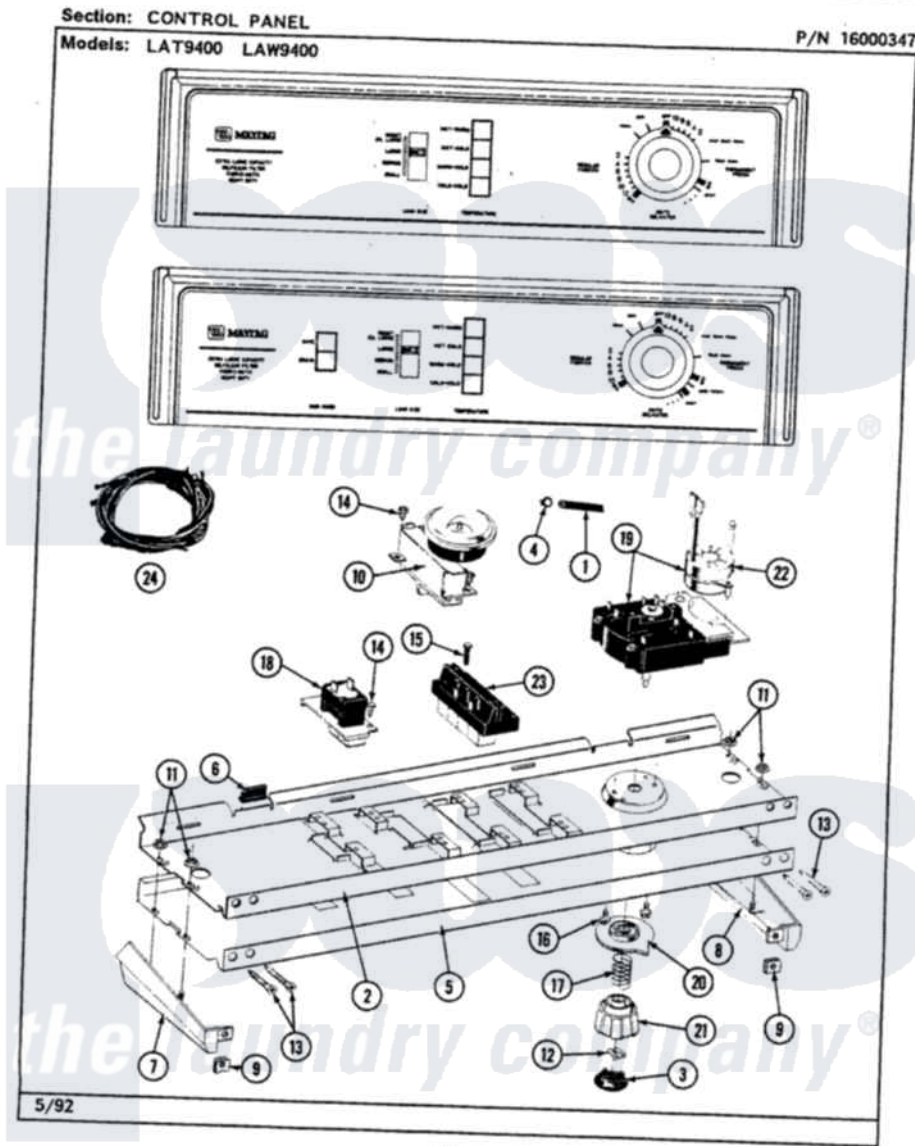

Maytag LAW9400AAW 04 - CONTROL PANEL

24

Maytag Residential Maytag LAW9400AAW Washer Parts Parts Diagram 04 - CONTROL PANEL
 Click on the part number to view part

Item	Original Part Number	Replaced By	Status	Part Description
1	212942	22001619		Tube, Water Level Switch
2	214809			Back Up Plate
3	215821		Not Available	CAP, KNOB
4	410296	596669		Clamp, Manifold
5	207920		Not Available	CONTROL PANEL
6	214897			Pad, Control Panel
7	207215		Not Available	END CAP LH
8	207216		Not Available	END CAP RH
9	214894			Fastener, End Cap
10	207360			Infinite Level Press Switch
11	214872			Palnut, End Cap Note: Nut, Lamp Holder
12	211605			Bezel, Timer Dial
13	210932			Screw, No.8 X 9/16 Ctsk Note: Screw, Inlet Duct
14	211168	W10139210		Screw, 8-18 X 5/16
15	213117	67006908		Screw, Ice Rack

16	213966	3400014		Screw
17	211065			Spring, Index Wheel
18	207365			2 Button Switch
19	207375		Not Available	TIMER
20	215827		Not Available	TIMER DIAL SKIRT
21	215828			Knob, Timer
22	205033	22205033		Motor- Tim
23	207367		Not Available	TEMP CONTROL SWITCH - 4 BUTTON
24	207409			Wire Harness
"	207382			Wire Harness