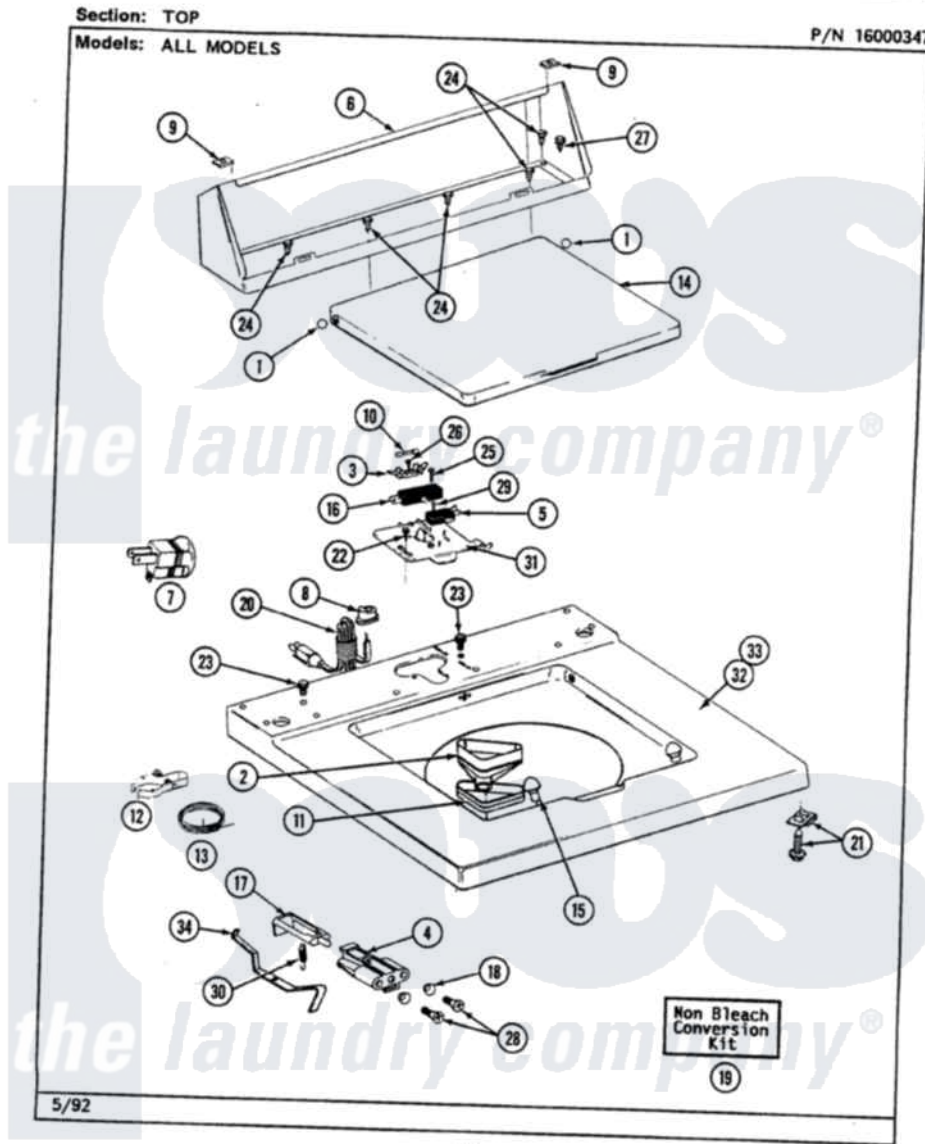

# Maytag LAW9400AAW 05 - TOP

Maytag Residential Maytag LAW9400AAW Washer Parts Parts Diagram 05 - TOP  
Click on the part number to view part

Item	Original Part Number	Replaced By	Status	Part Description
1	<a href="#">211726</a>			Hinge, Ball Lid
2	<a href="#">215577</a>			Bleach Inlet White
3	<a href="#">207167</a>			Block, Fuse
4	214279	<a href="#">204968</a>		Plunger And Bracket Assembly--W
5	<a href="#">207166</a>			Switch, Check
6	<a href="#">205635</a>			Console
7	<a href="#">Y201808</a>			Converter
8	<a href="#">211881</a>			Grommet, Cord Part Not Used-Gas Models Only
9	<a href="#">215075</a>			Fastener, Control Panel To Console
10	207168	<a href="#">22001682</a>		Switch Assembly, Lid W/4amp Fuse
11	<a href="#">214436</a>			Gasket
12	<a href="#">301548</a>			Clamp, Ground Wire
13	<a href="#">311155</a>			Ground Wire And Clamp
14	216073			LID (WHITE)

15	<a href="#">212716</a>		Bumper, Lid
16	205415	<a href="#">279347</a>	Switch-Lid
17	215700		Not Available
18	<a href="#">211500</a>		LID SWITCH PLUNGER
19	<a href="#">205997</a>		Washer, Bracket To Top Cover
20	<a href="#">204590</a>		Non-Bleach Conversion Kit
21	<a href="#">204445</a>		Cord, Power
22	207159	<a href="#">489355</a>	Screw And Fastener Assembly
23	210186	<a href="#">3370225</a>	Screw, 8 X 1/2
24	211294	<a href="#">90767</a>	Screw
25	<a href="#">213501</a>		Screw, 8A X 3/8 HeX Washer Head Tapping
26	215705	<a href="#">Y311711</a>	Screw, No.6-20 X 1-1/8 Inch
27	<a href="#">Y313559</a>		Screw, Fuse Block
28	910182	<a href="#">25-7809</a>	Screw
29	912012	<a href="#">3400409</a>	Screw, No.6-20 1/2 Flthd Torx
30	<a href="#">213720</a>		Screw
31	Y215699	<a href="#">22001678</a>	Spring, Lid Switch
32	<a href="#">207170</a>		Bracket, Switch And Fuse
34	<a href="#">215704</a>		Top Cover
			Lever, Unbalance