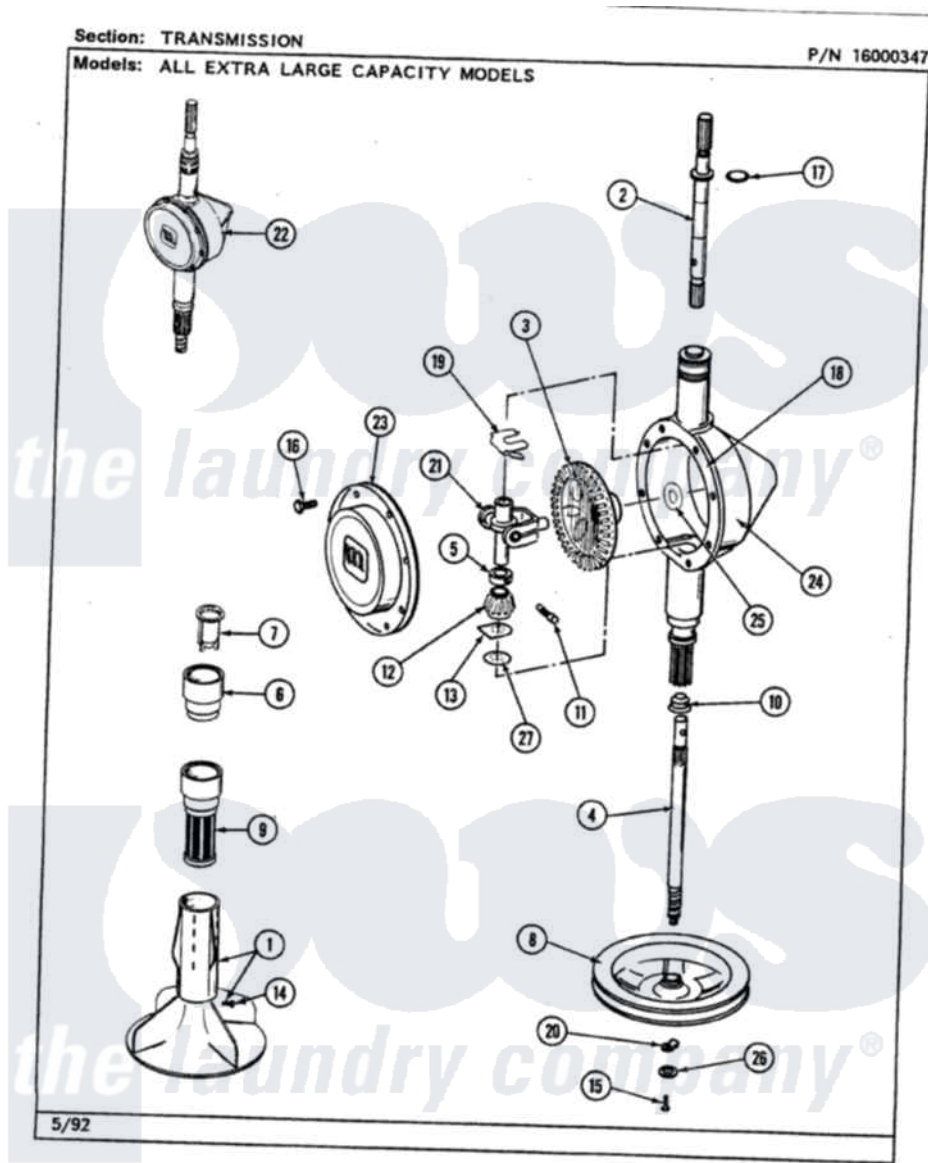

Maytag LAW9400AAW 06 - TRANSMISSION

42

Maytag [Residential Maytag LAW9400AAW Washer Parts](#) Parts Diagram 06 - TRANSMISSION
Click on the part number to view part

Item	Original Part Number	Replaced By	Status	Part Description
1	207228			Agitator W/Lock Screw
2	207153	6-2097820		Kit- Shaft
3	206713	6-2067130		Gear- Beve
4	215410	12001450		Ctr Shaft W/Collar Andkeeper- Dp
5	215415		Not Available	COLLAR, LOWER
7	215733			Dispensing Cup
8	211059	6-2301530		Pulley
10	206602	207843		Lip Seal Repair Kit
11	Y206629			Pin, Collar
12	215401	W10221114		Pinion
13	215395			Plate, Clutch
14	206478		Not Available	SCREW & WASHER FOR AGITATOR
15	211375	681582		Screw
16	215417		Not Available	SCREW, TRANSMISSION COVER

17	210690		Seal, Rubber
18	Y058700	675652	Adhesive
19	215581		Spring, Agitator Shaft
20	211089		Lug, Stop Pulley
21	206685	6-2066850	Yoke
22	206707	6-2097750	Trans Dee
23	206628		Cover, Transmission
24	206624	6-2097750	Trans Dee
25	215394		Washer, Bevel Gear
26	211090	22003555	Washer, Stop Lug
27	211483	6-2114830	Washer- SP