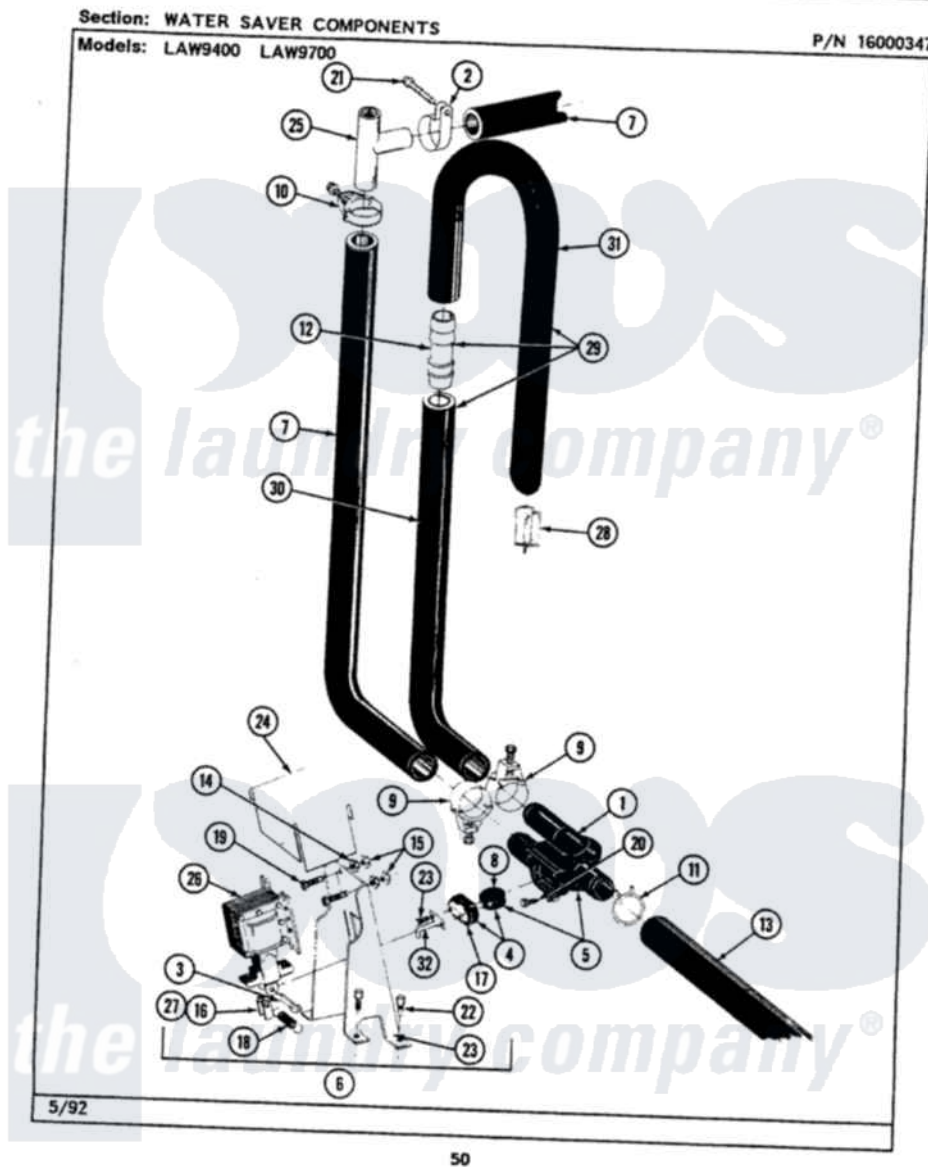

# Maytag LAW9400AAW 08 - WATER SAVER COMPONENTS

Maytag Residential Maytag LAW9400AAW Washer Parts Parts Diagram 08 - WATER SAVER COMPONENTS  
 Click on the part number to view part

Item	Original Part Number	Replaced By	Status	Part Description
1	<a href="#">204313</a>			Body For Diverter Valve
2	<a href="#">211448</a>			Clamp
3	<a href="#">052366</a>			Cotter Key, 1/8 X 7/8
4	<a href="#">204316</a>			Diaphragm And Arm
5	<a href="#">202504</a>			Diverter Valve Cover/Flapper
6	<a href="#">201168</a>			Diverter Valve
7	<a href="#">211704</a>			Hose, Drain
8	<a href="#">211083</a>			Flapper
9	200461	<a href="#">285655</a>		Clamp, Hose
10	200908	<a href="#">285655</a>		Clamp, Hose
11	202574	<a href="#">3367052</a>		Clamp, Hose
12	211111	<a href="#">16272</a>		Connector, Straight
13	<a href="#">211518</a>			Hose
14	052690		Not Available	HEX. NUT, No.10-32
15	Y311426	<a href="#">3400029</a>		Nut, Adapter Plate
16	<a href="#">213855</a>			Pin, Pivot

17	213856	Not Available	RETAINER
18	<a href="#">211085</a>		Return Spring
19	Y054810	<a href="#">67006380</a>	Screw, Center Hinge
20	214332	<a href="#">90767</a>	Screw, 8A X 3/8 HeX Washer Head Tapping
21	Y310842	<a href="#">8182296</a>	Screw, Agitator
22	910091	<a href="#">3370225</a>	Screw
23	911266	Not Available	SCREW, STRAINER TO PUMP
24	211388	Not Available	SHIELD
25	201112	<a href="#">76660</a>	Break-Sphn
26	<a href="#">200806</a>		Solenoid
27	<a href="#">211087</a>		Solenoid Link
28	<a href="#">212056</a>		Strainer
29	<a href="#">200736</a>		Suds Return Hose
30	<a href="#">211171</a>		Suds Return Hose-Lower
31	<a href="#">211170</a>		Suds Hose, Upper
32	<a href="#">200828</a>		Valve Arm Assembly
33	<a href="#">211516</a>		Valve Bracket