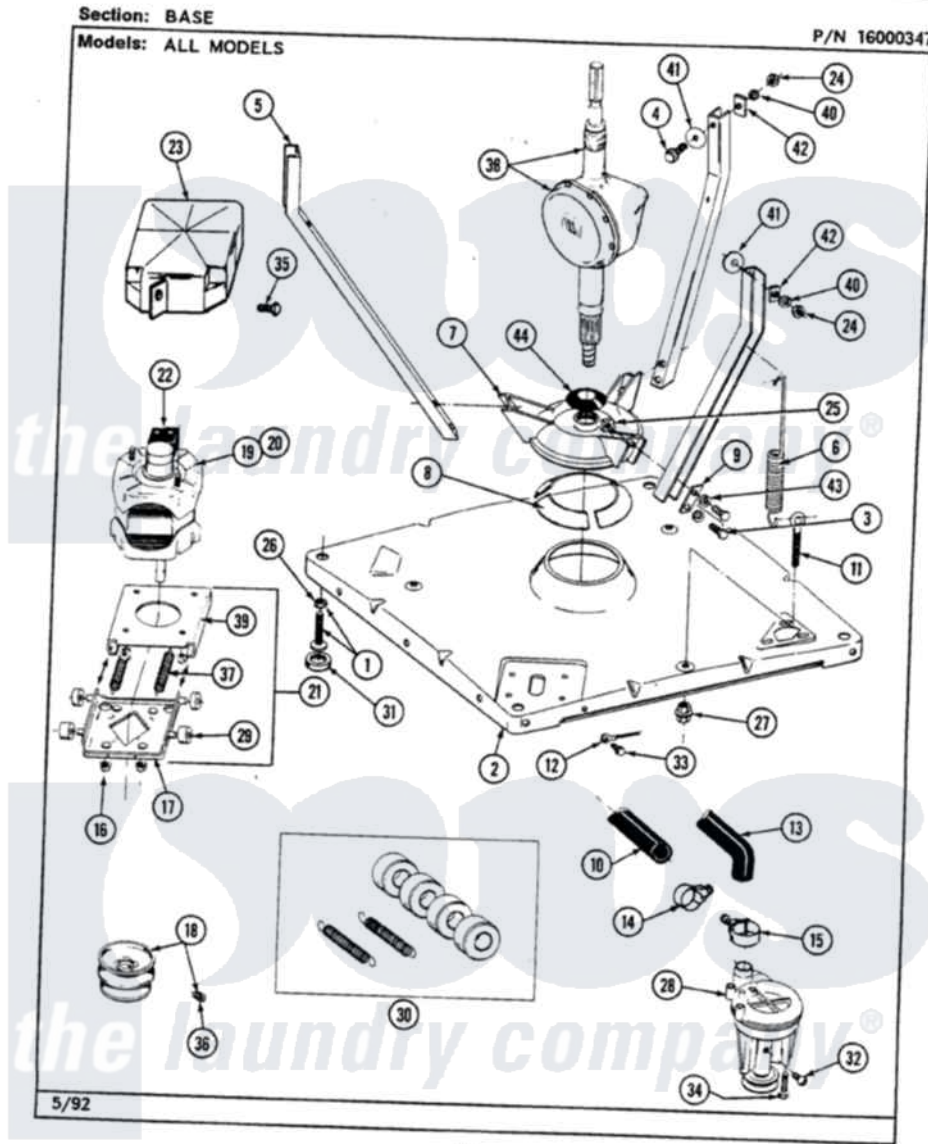

Maytag LAW9400ABL 01 - BASE

44

Maytag [Residential Maytag LAW9400ABL Washer Parts](#) Parts Diagram 01 - BASE
 Click on the part number to view part

Item	Original Part Number	Replaced By	Status	Part Description
1	Y302699	22003428		Leg, Adjustable
2	203274			Base With Damper Pads
3	Y015627			Screw- Hex
4	205254	W10175938		Bolt
"	200744	W10175939		Bolt
5	213053			Brace, Tub Part Not Used
6	213054			Centering Spring - 3 Used
7	203725			Damper W/Bolt And Clip
8	203956			Damper Pad Kit
9	213073			Washer, Double Brace
10	214767	22001448		Hose, Pump
11	213120	216416		Bolt, Eye/Centering Spring
12	204807			Ground Wire, Supp. Plte To Top Cover
13	213045			Hose, Outer Tub Part Not Used
14	200461	285655		Clamp, Hose