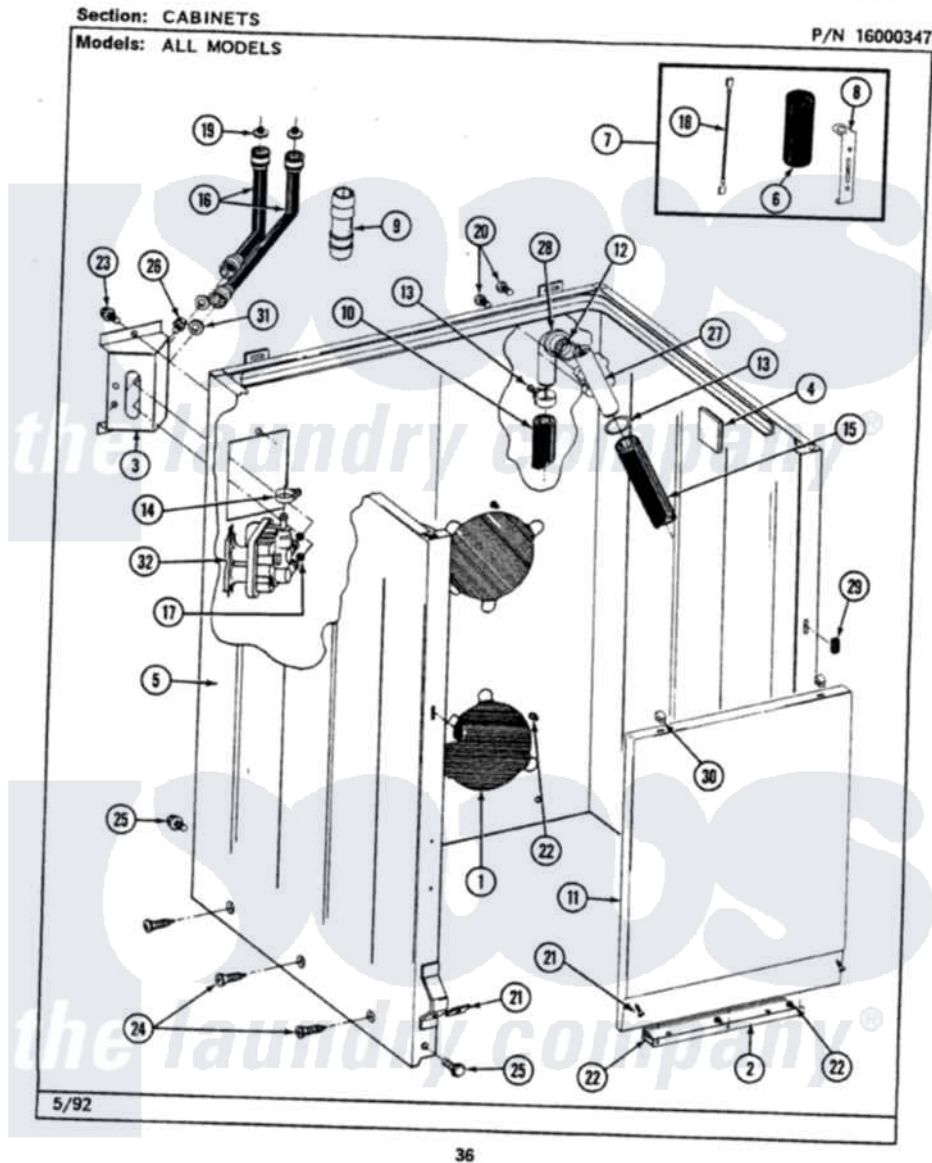

# Maytag LAW9400ABL 02 - CABINET

Maytag Residential Maytag LAW9400ABL Washer Parts Parts Diagram 02 - CABINET  
 Click on the part number to view part

Item	Original Part Number	Replaced By	Status	Part Description
1	211878		Not Available	PLATE, ACCESS
2	<a href="#">213846</a>			Guard, Belt
3	214812	<a href="#">22002361</a>		Bracket, Water Valve
4	<a href="#">215058</a>			Pad, Cabinet Bumper
5	203319L		Not Available	(ALMOND)
6	<a href="#">Y200832</a>			Capacitor
7	<a href="#">206103</a>			Capacitor Kit
8	<a href="#">211149</a>			Clip, Capacitor
9	<a href="#">Y216015</a>			Coupling, Hose
10	<a href="#">Y059149</a>			(7/8" I.D. CARTON OF 50 FT.)
"	<a href="#">216017</a>			Hose, Drain
11	212998L		Not Available	FRONT PANEL-ALMOND
12	<a href="#">214765</a>			Gasket, Siphon Break
13	200908	<a href="#">285655</a>		Clamp, Hose
14	<a href="#">201575</a>			Clamp, Hose
15	214767	<a href="#">22001448</a>		Hose, Pump

16	<a href="#">202860</a>		Inlet Hose Assembly
17	214337	<a href="#">96160</a>	Screen
18	<a href="#">203237</a>		No.17 Wire With Terminal
19	200961	<a href="#">12001413</a>	Strainer And Washer Kit
20	<a href="#">Y014874</a>		Screw, Idler Arm And Sleeve
21	<a href="#">204439</a>		Screw And Fstner Assembly
22	211294	<a href="#">90767</a>	Screw, 8A X 3/8 HeX Washer Head Tapping
23	212276	<a href="#">W10116760</a>	Screw
24	<a href="#">213007</a>		Xfor Cabinet See Cabinet, Back
25	213121	<a href="#">3400111</a>	Screw, 12-14 X 5/8
"	213122	<a href="#">27001200</a>	Screw
26	<a href="#">Y313561</a>		Screw---NA
27	<a href="#">206638</a>		Siphon Break
28	Y216016	<a href="#">W10116738</a>	Elbow
29	214376	<a href="#">22002331</a>	Spacer, Front Panel
30	212982	<a href="#">22001650</a>	Fastener, Spring
31	<a href="#">Y013783</a>		Washer, Inlet Hose
32	<a href="#">205613</a>		Water Valve