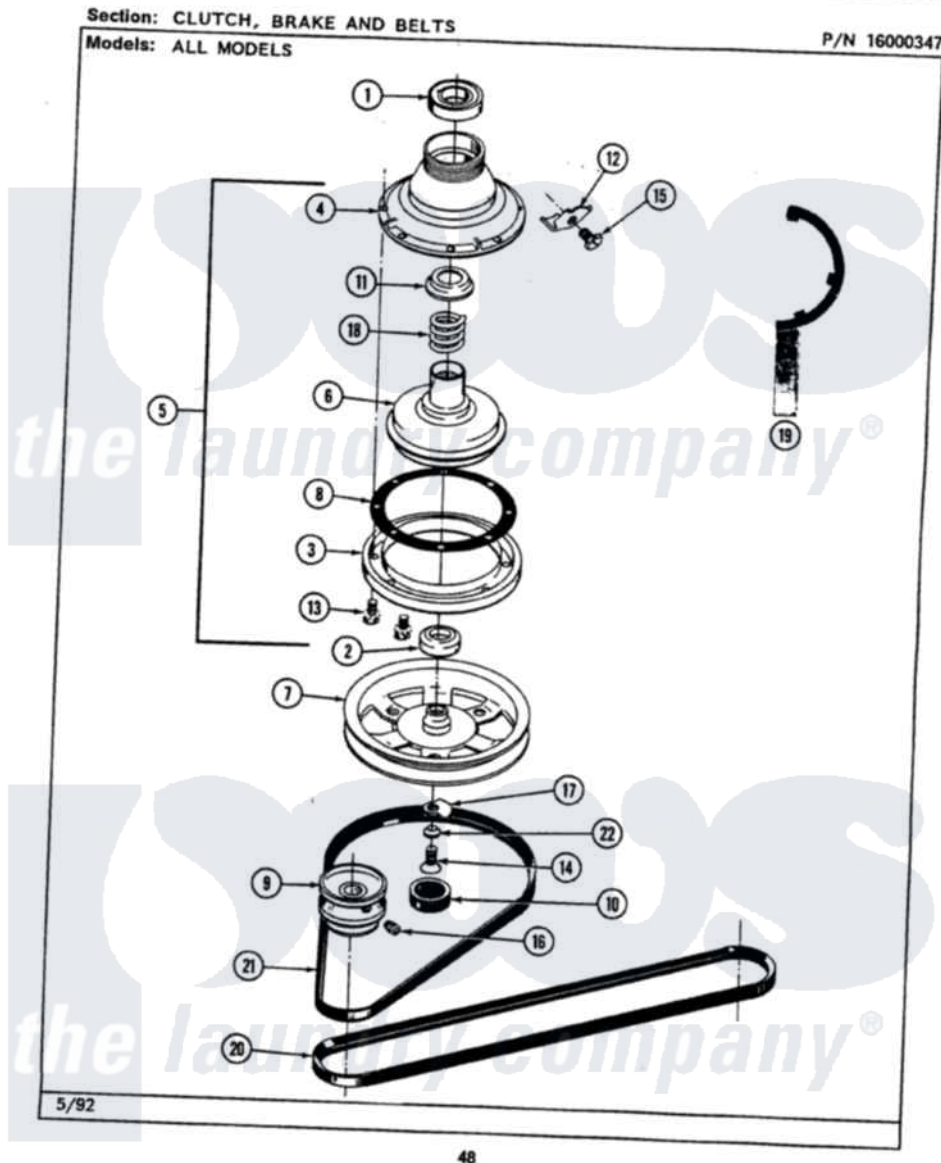

Maytag LAW9400ABL 03 - CLUTCH, BRAKE & BELTS

Maytag Residential Maytag LAW9400ABL Washer Parts Parts Diagram 03 - CLUTCH, BRAKE & BELTS
Click on the part number to view part

Item	Original Part Number	Replaced By	Status	Part Description
1	Y200720	22003441		Bearing, Rear
2	200835			Bearing, Brake Rotor
3	211043	6-2011900		Brake Asse
4	211045	6-2011900		Brake Asse
5	201190	6-2011900		Brake Asse
6	201126	6-2011900		Brake Asse
7	211059	6-2301530		Pulley
8	211042	6-2011900		Brake Asse
9	200816	6-2008160		Pulley- MO
10	211038		Not Available	CAP, OIL RETAINER
11	211039	6-2011900		Brake Asse
12	213325			Clip, Retaining
13	211000			SCREW, BRAKE DRUM (HEX HEAD)
14	211375	681582		Screw
15	213326			Bolt, Sems Retaining Clip
16	Y053241			Set Screw, Motor Pulley

17	211089		Lug, Stop Pulley
18	211041	6-2011900	Brake Asse
19	Y038315	038315	Tool
20	211124		Part Not Used
21	211125		V Belt, Drive Pulley
22	211090	22003555	Washer, Stop Lug