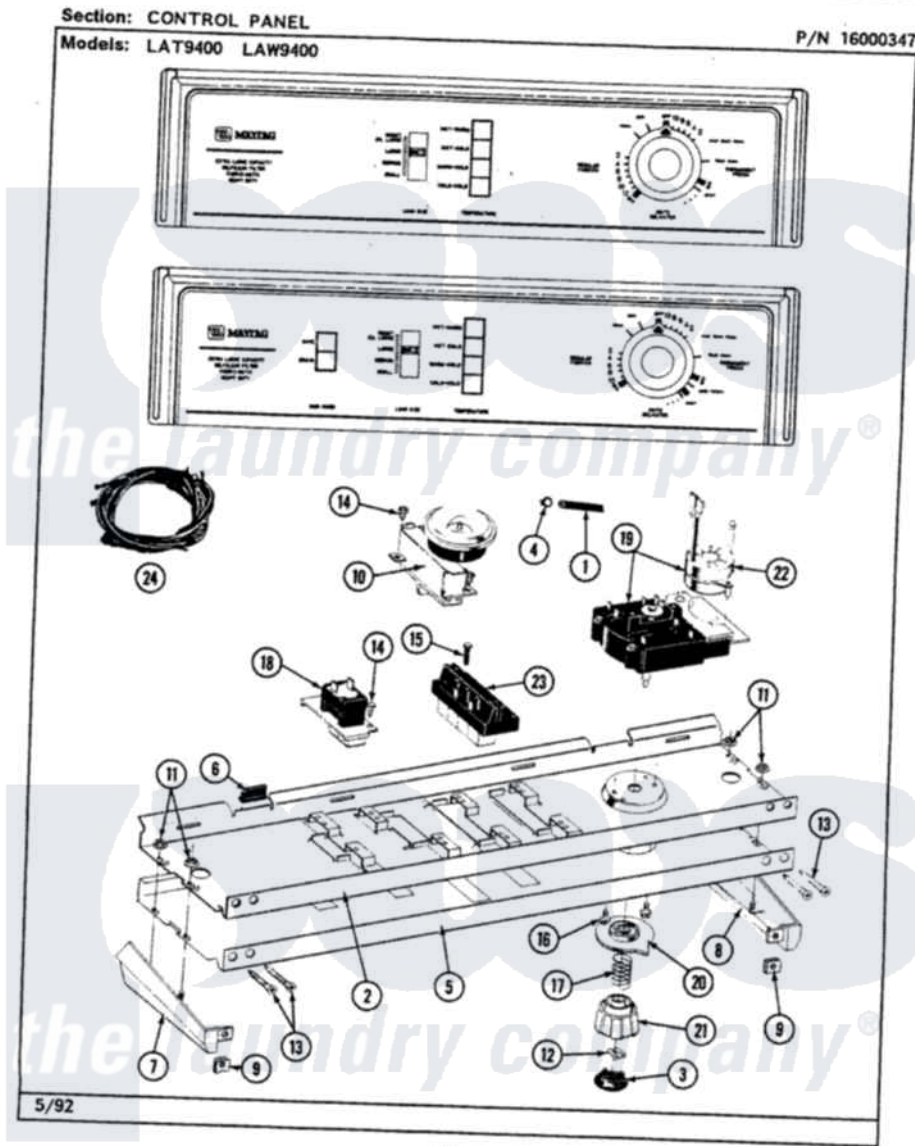

Maytag LAW9400ABL 04 - CONTROL PANEL

24

Maytag [Residential Maytag LAW9400ABL Washer Parts](#) Parts Diagram 04 - CONTROL PANEL
 Click on the part number to view part

Item	Original Part Number	Replaced By	Status	Part Description
1	212942	22001619		Tube, Water Level Switch
2	214809			Back Up Plate
3	215821		Not Available	CAP, KNOB
4	410296	596669		Clamp, Manifold
5	207920		Not Available	CONTROL PANEL
6	214897			Pad, Control Panel
7	207215		Not Available	END CAP LH
8	207216		Not Available	END CAP RH
9	214894			Fastener, End Cap
10	207360			Infinite Level Press Switch
11	214872			Palnut, End Cap Note: Nut, Lamp Holder
12	211605			Bezel, Timer Dial
13	210932			Screw, No.8 X 9/16 Ctsk Note: Screw, Inlet Duct
14	211168	W10139210		Screw, 8-18 X 5/16
15	213117	67006908		Screw, Ice Rack

16	213966	3400014	Screw
17	211065		Spring, Index Wheel
18	207365		2 Button Switch
19	207375	Not Available	TIMER
20	215827	Not Available	TIMER DIAL SKIRT
21	215828		Knob, Timer
22	205033	22205033	Motor- Tim
23	207367	Not Available	TEMP CONTROL SWITCH - 4 BUTTON
24	207409		Wire Harness
"	207382		Wire Harness