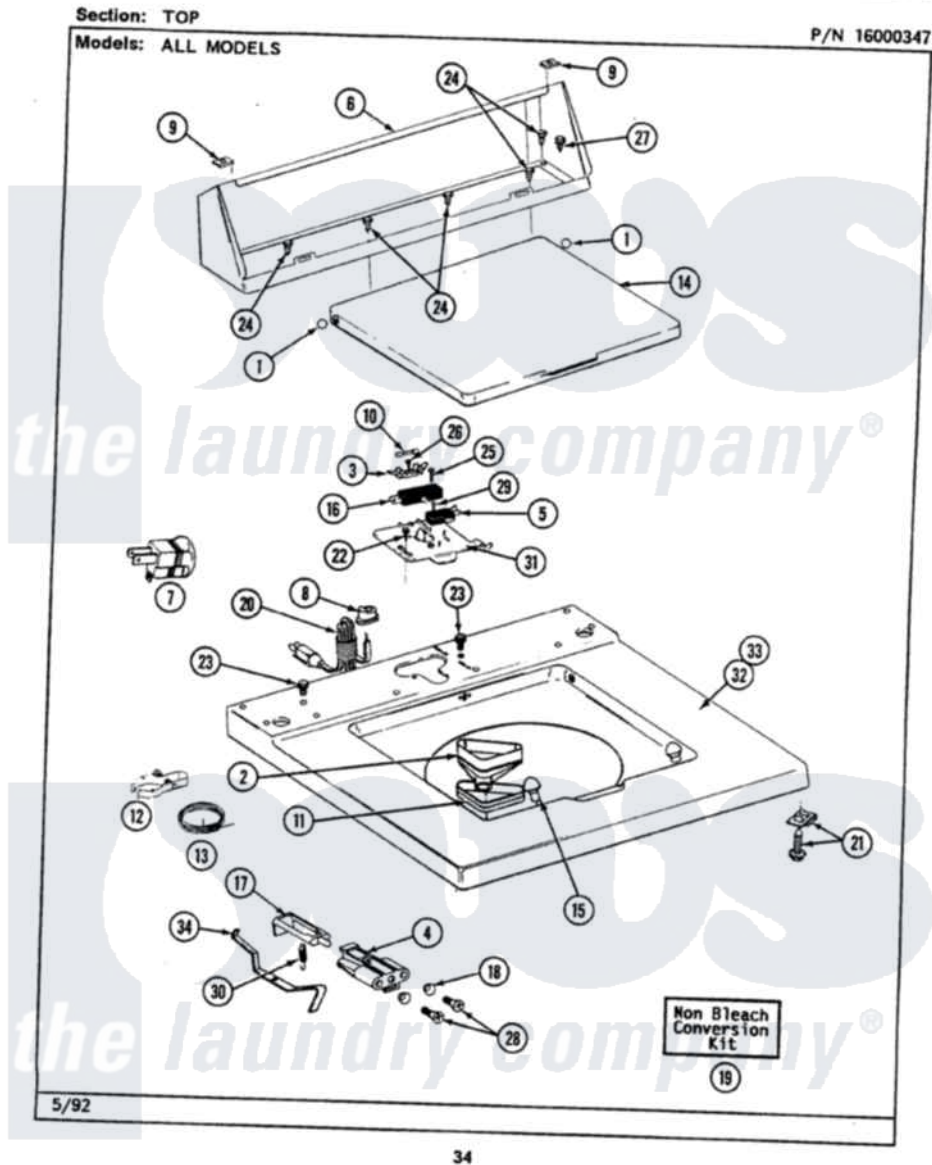

Maytag LAW9400ABL 05 - TOP

Maytag [Residential Maytag LAW9400ABL Washer Parts](#) Parts Diagram 05 - TOP
 Click on the part number to view part

Item	Original Part Number	Replaced By	Status	Part Description
1	211726			Hinge, Ball Lid
2	215578			Bleach Inlet Almond
3	207167			Block, Fuse
4	214279	204968		Plunger And Bracket Assembly--W
5	207166			Switch, Check
6	205635L		Not Available	CONSOLE (ALM)
7	Y201808			Converter
8	211881			Grommet, Cord Part Not Used-Gas Models Only
9	215075			Fastener, Control Panel To Console
10	207168	22001682		Switch Assembly, Lid W/4amp Fuse
11	214436			Gasket
12	301548			Clamp, Ground Wire
13	311155			Ground Wire And Clamp
14	216073L		Not Available	(ALMOND)---NA

15	212716		Bumper, Lid
16	205415	279347	Switch-Lid
17	215700		Not Available
18	211500		LID SWITCH PLUNGER
19	205997		Washer, Bracket To Top Cover
20	204590		Non-Bleach Conversion Kit
21	204445		Cord, Power
22	207159	489355	Screw And Fastener Assembly
23	210186	3370225	Screw, 8 X 1/2
24	211294	90767	Screw
25	213501		Screw, 8A X 3/8 HeX Washer Head Tapping
26	215705	Y311711	Screw, No.6-20 X 1-1/8 Inch
27	Y313559		Screw, Fuse Block
28	910182	25-7809	Screw
29	912012	3400409	Screw, No.6-20 1/2 Flthd Torx
30	213720		Screw
31	Y215699	22001678	Spring, Lid Switch
32	207170L		Bracket, Switch And Fuse
34	215704		Top Cover Assembly ALM----NA
			Lever, Unbalance