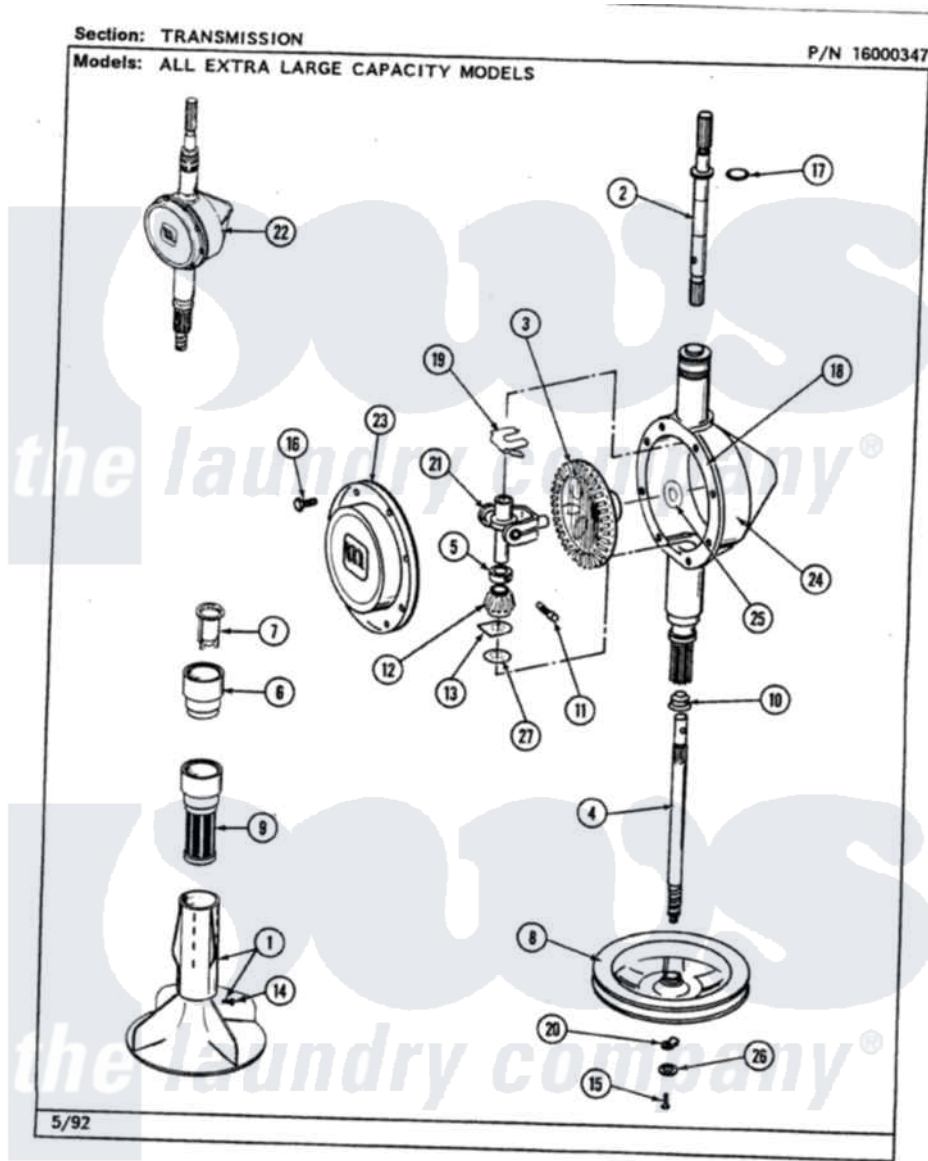

Maytag LAW9400ABL 06 - TRANSMISSION

42

Maytag [Residential Maytag LAW9400ABL Washer Parts](#) Parts Diagram 06 - TRANSMISSION
Click on the part number to view part

Item	Original Part Number	Replaced By	Status	Part Description
1	207228			Agitator W/Lock Screw
2	207153	6-2097820		Kit- Shaft
3	206713	6-2067130		Gear- Beve
4	215410	12001450		Ctr Shaft W/Collar Andkeeper- Dp
5	215415		Not Available	COLLAR, LOWER
7	215733			Dispensing Cup
8	211059	6-2301530		Pulley
10	206602	207843		Lip Seal Repair Kit
11	Y206629			Pin, Collar
12	215401	W10221114		Pinion
13	215395			Plate, Clutch
14	206478		Not Available	SCREW & WASHER FOR AGITATOR
15	211375	681582		Screw
16	215417		Not Available	SCREW, TRANSMISSION COVER

17	210690		Seal, Rubber
18	Y058700	675652	Adhesive
19	215581		Spring, Agitator Shaft
20	211089		Lug, Stop Pulley
21	206685	6-2066850	Yoke
22	206707	6-2097750	Trans Dee
23	206628		Cover, Transmission
24	206624	6-2097750	Trans Dee
25	215394		Washer, Bevel Gear
26	211090	22003555	Washer, Stop Lug
27	211483	6-2114830	Washer- SP