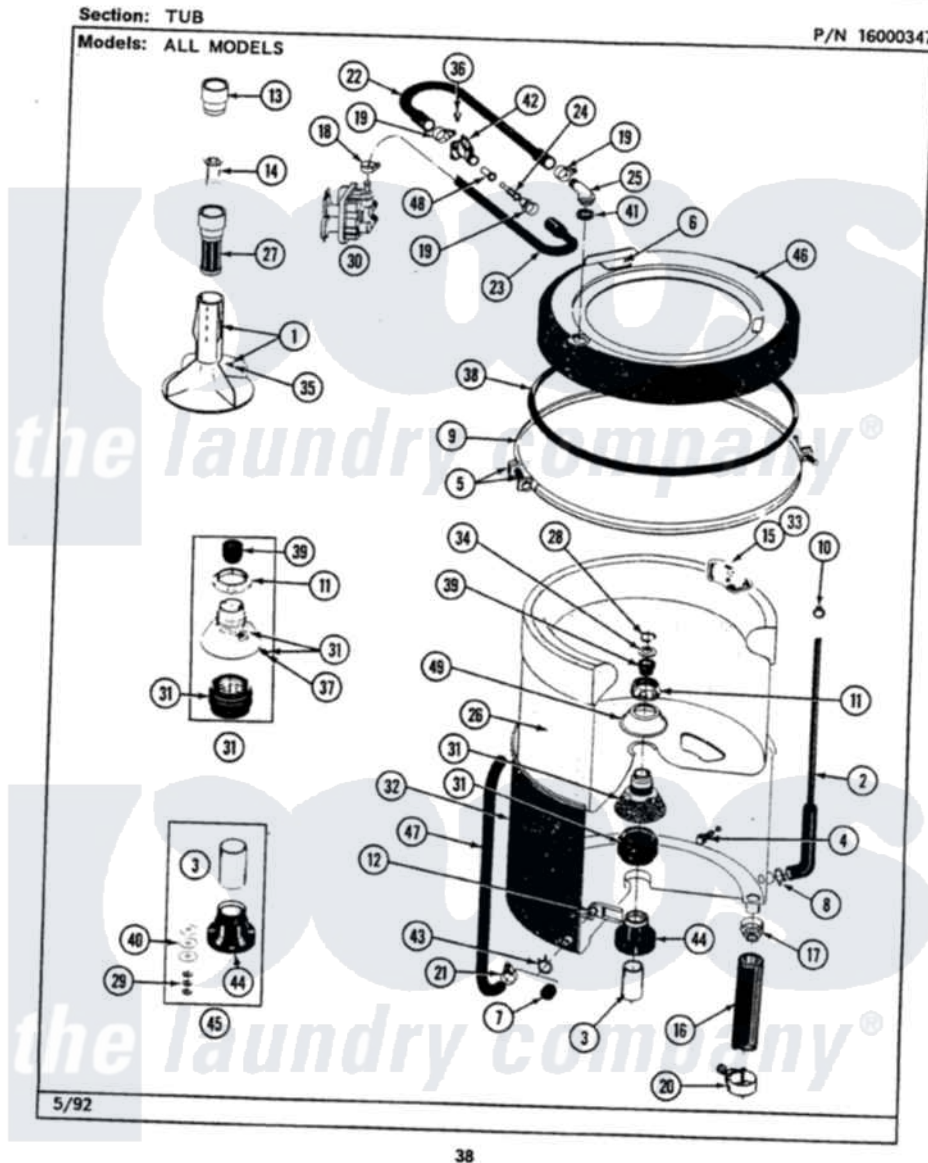

Maytag LAW9400ABL 07 - TUB

Maytag [Residential Maytag LAW9400ABL Washer Parts](#) Parts Diagram 07 - TUB
 Click on the part number to view part

Item	Original Part Number	Replaced By	Status	Part Description
1	207228			Agitator W/Lock Screw
2	212942	22001619		Tube, Water Level Switch
3	211130			Bearing Liner, Tub Bearing
4	200744	W10175939		Bolt
"	205254	W10175938		Bolt
5	205529			Nut And Bolt Kit For Tub Clam
6	215232			Bumper, Unbalance
8	211641			Clamp, 1-1/16"
9	200846			Clamp - Tub Cover
10	410296	596669		Clamp, Manifold
11	211047	6-2110472		Nut- Clamp
12	214434			Spout, Deflector
13	215721			Dispensing Cap
14	215733			Dispensing Cup
16	213045			Hose, Outer Tub Part Not Used
17	200900	616099		Clamp

18	201575		Clamp, Hose
19	202515	596669	Clamp, Manifold
20	202574	3367052	Clamp, Hose
21	205161	489503	Clamp
22	Y215234		Hose, Injector Fill
23	213013		Hose, Injector
24	213015		Nozzle, Injector
25	215235		Tube, Injector
26	207831	Not Available	TUB, INNER (W/PLUG)
27	207426		Lint Filter Deep
28	Y015667		Retaining Ring
29	Y054867		Washer, Lock
30	205613		Water Valve
31	204012	6-2095720	Mounting S
32	205484		Tub, Outer Part Not Used
33	215980		Plug, Filter Hole
34	Y015666		Washer, Retaining -
35	206478	Not Available	SCREW & WASHER FOR AGITATOR
36	312620		Screw, Sems
37	211618	22001423	Set Screw, Mounting Stem
38	211232		Seal, Tub Cover
39	Y0A4298	6-0A57420	Seal- Agitator
40	211100		Washer, Outer Tub
41	215233		Seal For Injector Tube
42	215447		Sleeve For Injector
43	214739	596669	Clamp, Manifold
44	200824	6-2040130	Tub Bearin
45	204013	6-2040130	Tub Bearin
46	206380	Not Available	COVER, TUB
47	214433		Tube, Inlet Part Not Used
48	213016	216201	Nozzle
49	211210		Washer, Clamping Nut