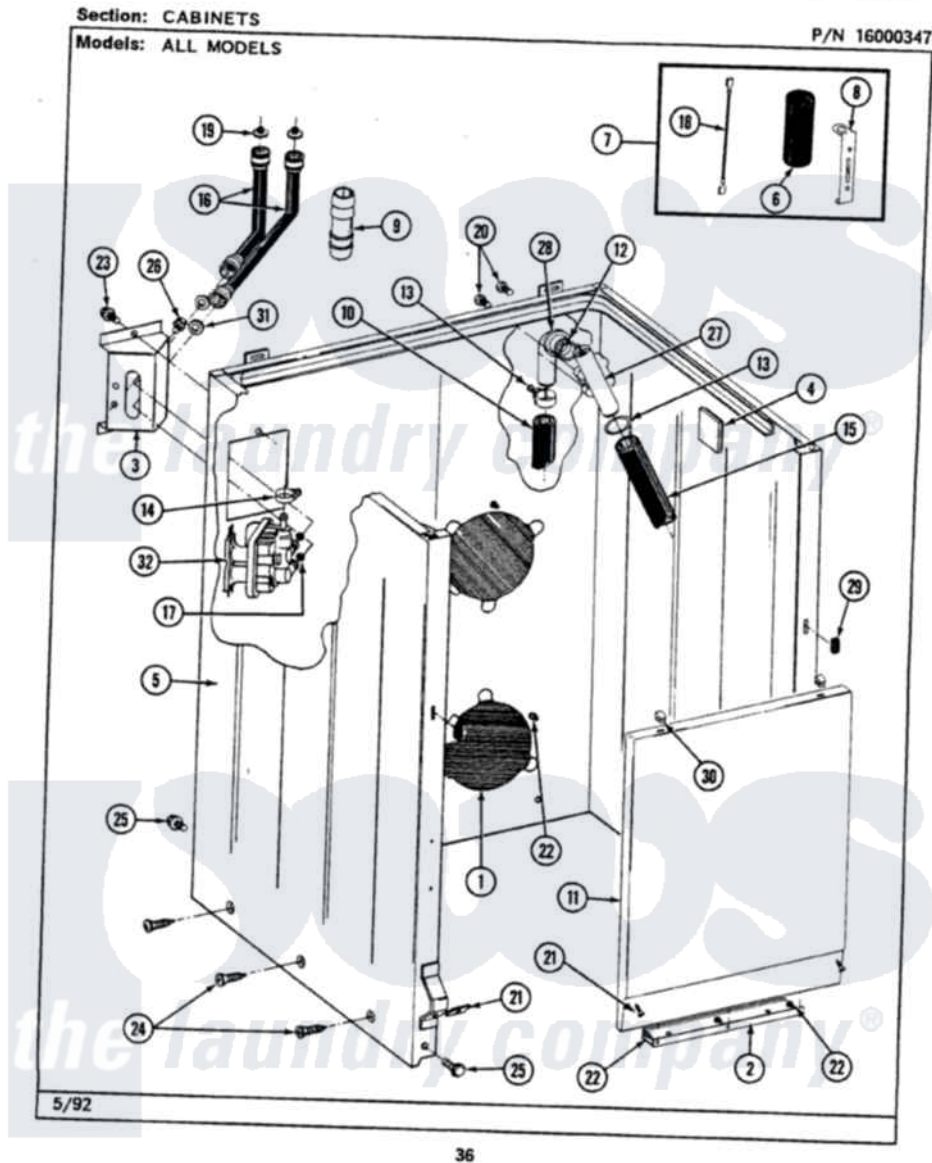

Maytag LAW9400ABW 02 - CABINET

Maytag [Residential Maytag LAW9400ABW Washer Parts](#) Parts Diagram 02 - CABINET
Click on the part number to view part

Item	Original Part Number	Replaced By	Status	Part Description
1	211878		Not Available	PLATE, ACCESS
2	213846			Guard, Belt
3	214812	22002361		Bracket, Water Valve
4	215058			Pad, Cabinet Bumper
5	203319	22203319		Cabinet
6	Y200832			Capacitor
7	206103			Capacitor Kit
8	211149			Clip, Capacitor
9	Y216015			Coupling, Hose
10	Y059149			(7/8" I.D. CARTON OF 50 FT.)
"	216017			Hose, Drain
11	212998		Not Available	PANEL, FRONT (WHT)
12	214765			Gasket, Siphon Break
13	200908	285655		Clamp, Hose
14	201575			Clamp, Hose
15	214767	22001448		Hose, Pump

16	202860		Inlet Hose Assembly
17	214337	96160	Screen
18	203237		No.17 Wire With Terminal
19	200961	12001413	Strainer And Washer Kit
20	Y014874		Screw, Idler Arm And Sleeve
21	204439		Screw And Fstner Assembly
22	211294	90767	Screw, 8A X 3/8 HeX Washer Head Tapping
23	212276	W10116760	Screw
24	213007		Xfor Cabinet See Cabinet, Back
25	213121	3400111	Screw, 12-14 X 5/8
"	213122	27001200	Screw
26	Y313561		Screw---NA
27	206638		Siphon Break
28	Y216016	W10116738	Elbow
29	214376	22002331	Spacer, Front Panel
30	212982	22001650	Fastener, Spring
31	Y013783		Washer, Inlet Hose
32	205613		Water Valve