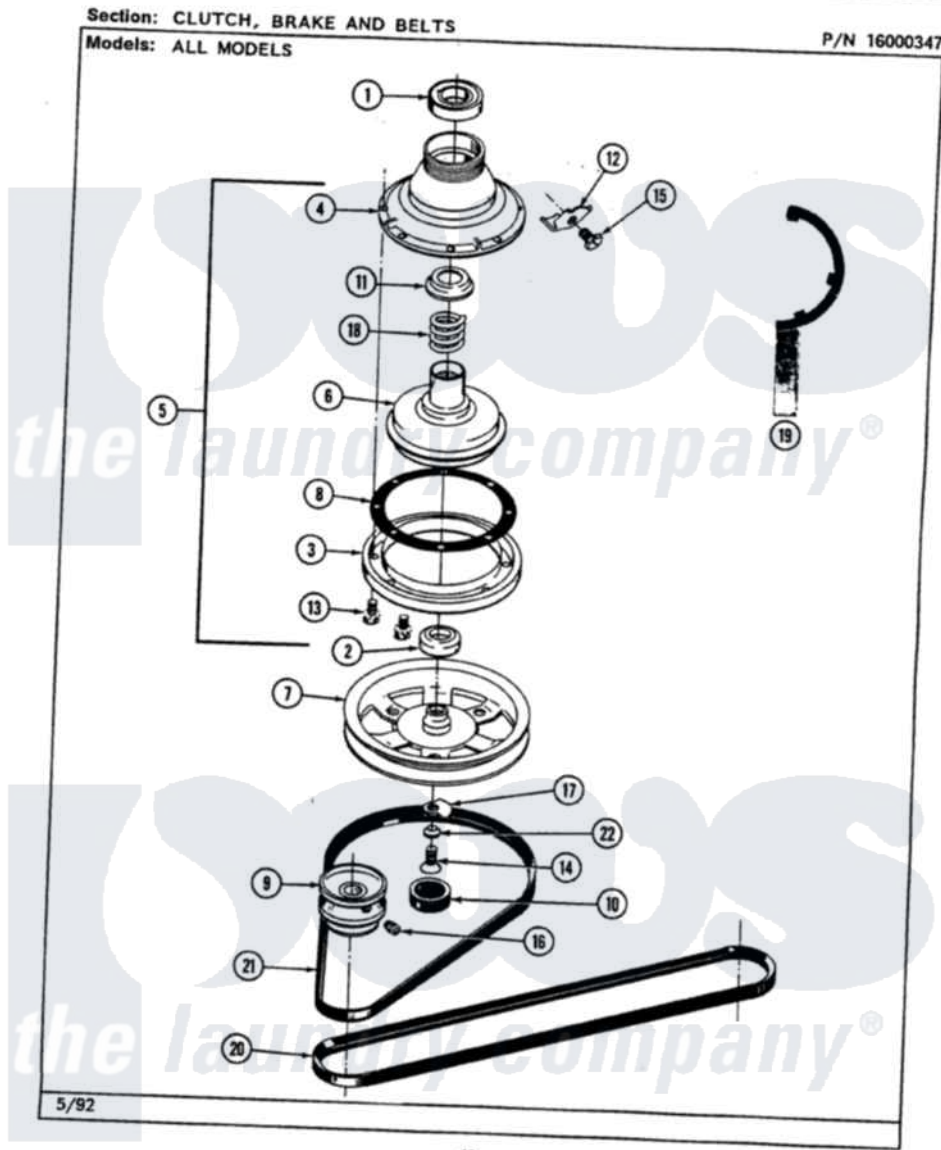

Maytag LAW9400ABW 03 - CLUTCH, BRAKE & BELTS

Maytag Residential Maytag LAW9400ABW Washer Parts Parts Diagram 03 - CLUTCH, BRAKE & BELTS
 Click on the part number to view part

Item	Original Part Number	Replaced By	Status	Part Description
1	Y200720	22003441		Bearing, Rear
2	200835			Bearing, Brake Rotor
3	211043	6-2011900		Brake Asse
4	211045	6-2011900		Brake Asse
5	201190	6-2011900		Brake Asse
6	201126	6-2011900		Brake Asse
7	211059	6-2301530		Pulley
8	211042	6-2011900		Brake Asse
9	200816	6-2008160		Pulley- MO
10	211038		Not Available	CAP, OIL RETAINER
11	211039	6-2011900		Brake Asse
12	213325			Clip, Retaining
13	211000			SCREW, BRAKE DRUM (HEX HEAD)
14	211375	681582		Screw
15	213326			Bolt, Sems Retaining Clip
16	Y053241			Set Screw, Motor Pulley

17	211089		Lug, Stop Pulley
18	211041	6-2011900	Brake Asse
19	Y038315	038315	Tool
20	211124		Part Not Used
21	211125		V Belt, Drive Pulley
22	211090	22003555	Washer, Stop Lug