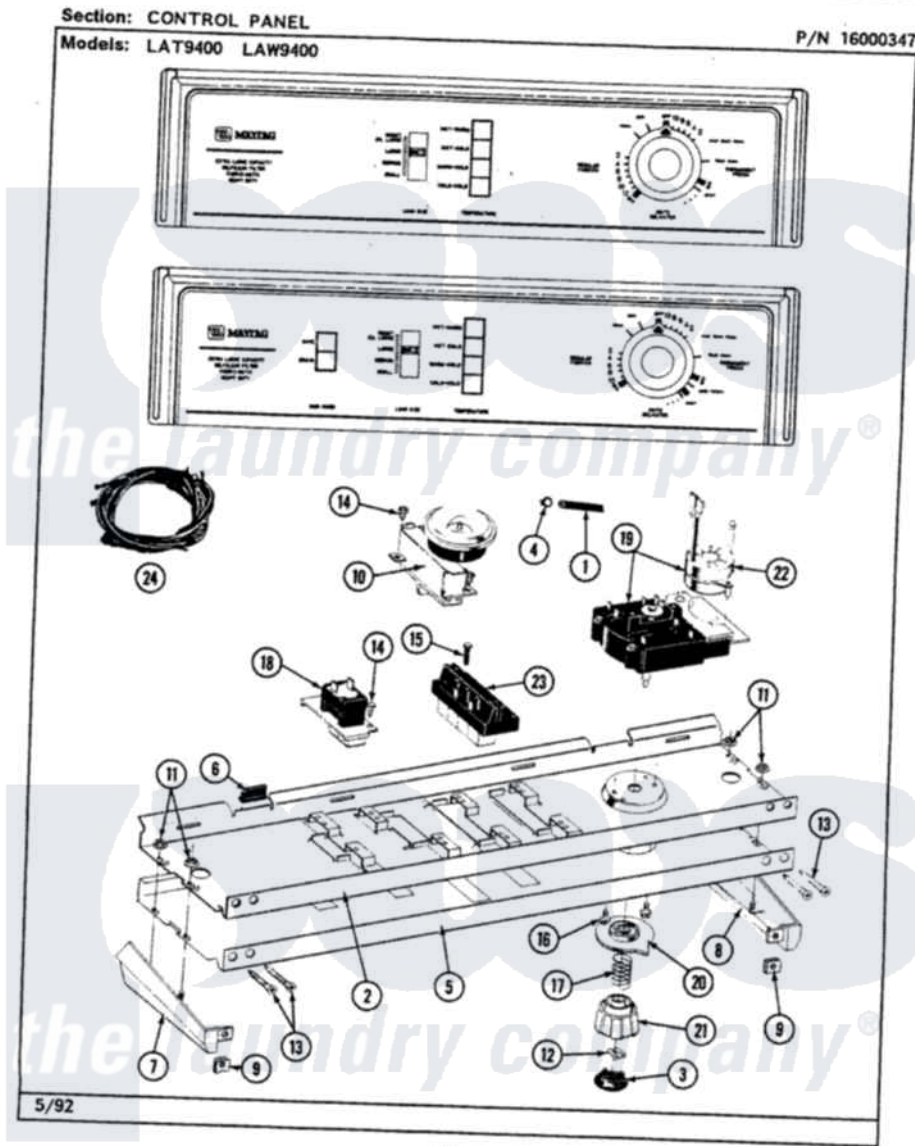

# Maytag LAW9400ABW 04 - CONTROL PANEL

24

Maytag [Residential Maytag LAW9400ABW Washer Parts](#) Parts Diagram 04 - CONTROL PANEL  
 Click on the part number to view part

Item	Original Part Number	Replaced By	Status	Part Description
1	212942	<a href="#">22001619</a>		Tube, Water Level Switch
2	<a href="#">214809</a>			Back Up Plate
3	215821		Not Available	CAP, KNOB
4	410296	<a href="#">596669</a>		Clamp, Manifold
5	207920		Not Available	CONTROL PANEL
6	<a href="#">214897</a>			Pad, Control Panel
7	207215		Not Available	END CAP LH
8	207216		Not Available	END CAP RH
9	<a href="#">214894</a>			Fastener, End Cap
10	<a href="#">207360</a>			Infinite Level Press Switch
11	<a href="#">214872</a>			Palnut, End Cap Note: Nut, Lamp Holder
12	<a href="#">211605</a>			Bezel, Timer Dial
13	<a href="#">210932</a>			Screw, No.8 X 9/16 Ctsk Note: Screw, Inlet Duct
14	211168	<a href="#">W10139210</a>		Screw, 8-18 X 5/16
15	213117	<a href="#">67006908</a>		Screw, Ice Rack

16	213966	<a href="#">3400014</a>	Screw
17	<a href="#">211065</a>		Spring, Index Wheel
18	<a href="#">207365</a>		2 Button Switch
19	207375	Not Available	TIMER
20	215827	Not Available	TIMER DIAL SKIRT
21	<a href="#">215828</a>		Knob, Timer
22	205033	<a href="#">22205033</a>	Motor- Tim
23	207367	Not Available	TEMP CONTROL SWITCH - 4 BUTTON
24	<a href="#">207409</a>		Wire Harness
"	<a href="#">207382</a>		Wire Harness