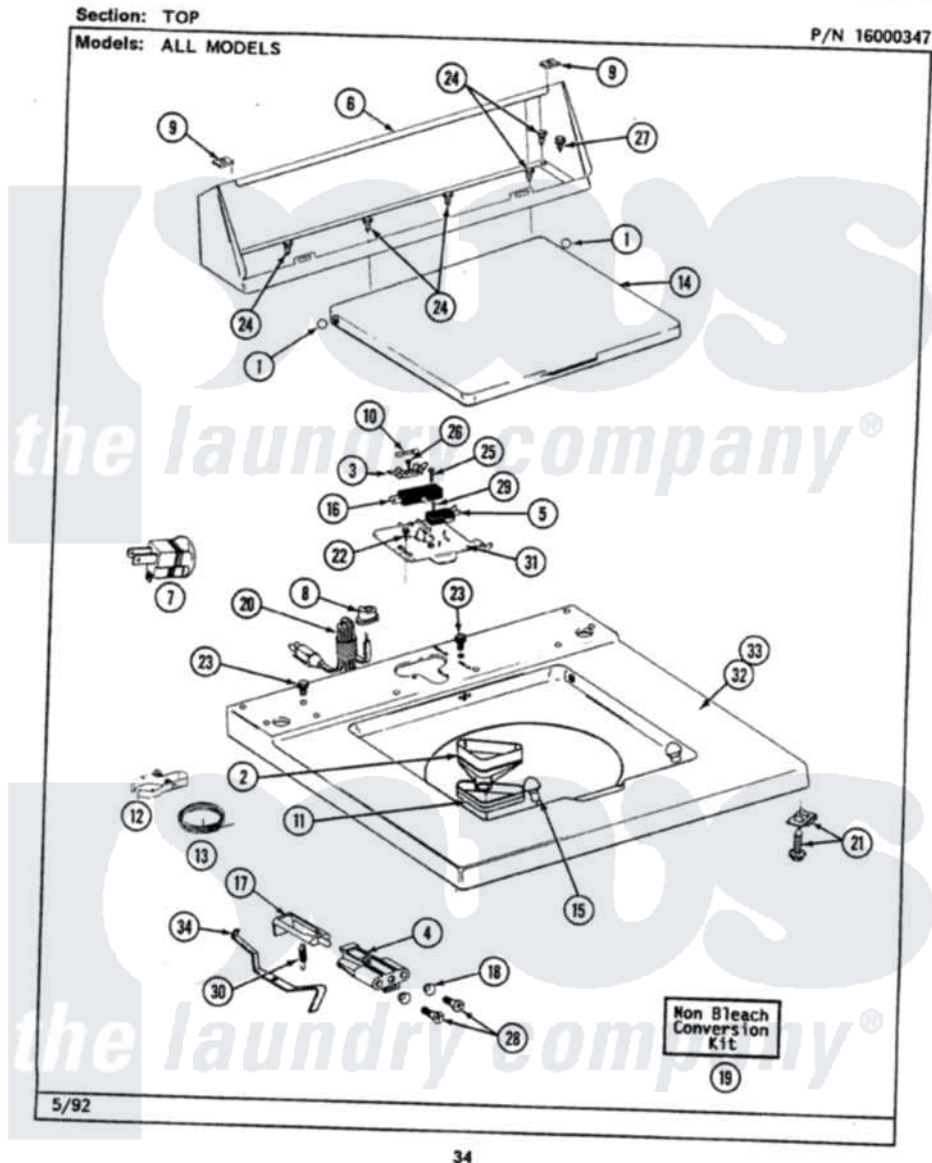

Maytag LAW9400ABW 05 - TOP

Maytag Residential Maytag LAW9400ABW Washer Parts Parts Diagram 05 - TOP
 Click on the part number to view part

Item	Original Part Number	Replaced By	Status	Part Description
1	211726			Hinge, Ball Lid
2	215577			Bleach Inlet White
3	207167			Block, Fuse
4	214279	204968		Plunger And Bracket Assembly--W
5	207166			Switch, Check
6	205635			Console
7	Y201808			Converter
8	211881			Grommet, Cord Part Not Used-Gas Models Only
9	215075			Fastener, Control Panel To Console
10	207168	22001682		Switch Assembly, Lid W/4amp Fuse
11	214436			Gasket
12	301548			Clamp, Ground Wire
13	311155			Ground Wire And Clamp
14	216073			LID (WHITE)

15	212716		Bumper, Lid
16	205415	279347	Switch-Lid
17	215700		Not Available
18	211500		LID SWITCH PLUNGER
19	205997		Washer, Bracket To Top Cover
20	204590		Non-Bleach Conversion Kit
21	204445		Cord, Power
22	207159	489355	Screw And Fastener Assembly
23	210186	3370225	Screw, 8 X 1/2
24	211294	90767	Screw
25	213501		Screw, 8A X 3/8 HeX Washer Head Tapping
26	215705	Y311711	Screw, No.6-20 X 1-1/8 Inch
27	Y313559		Screw, Fuse Block
28	910182	25-7809	Screw
29	912012	3400409	Screw, No.6-20 1/2 Flthd Torx
30	213720		Screw
31	Y215699	22001678	Spring, Lid Switch
32	207170		Bracket, Switch And Fuse
34	215704		Top Cover
			Lever, Unbalance