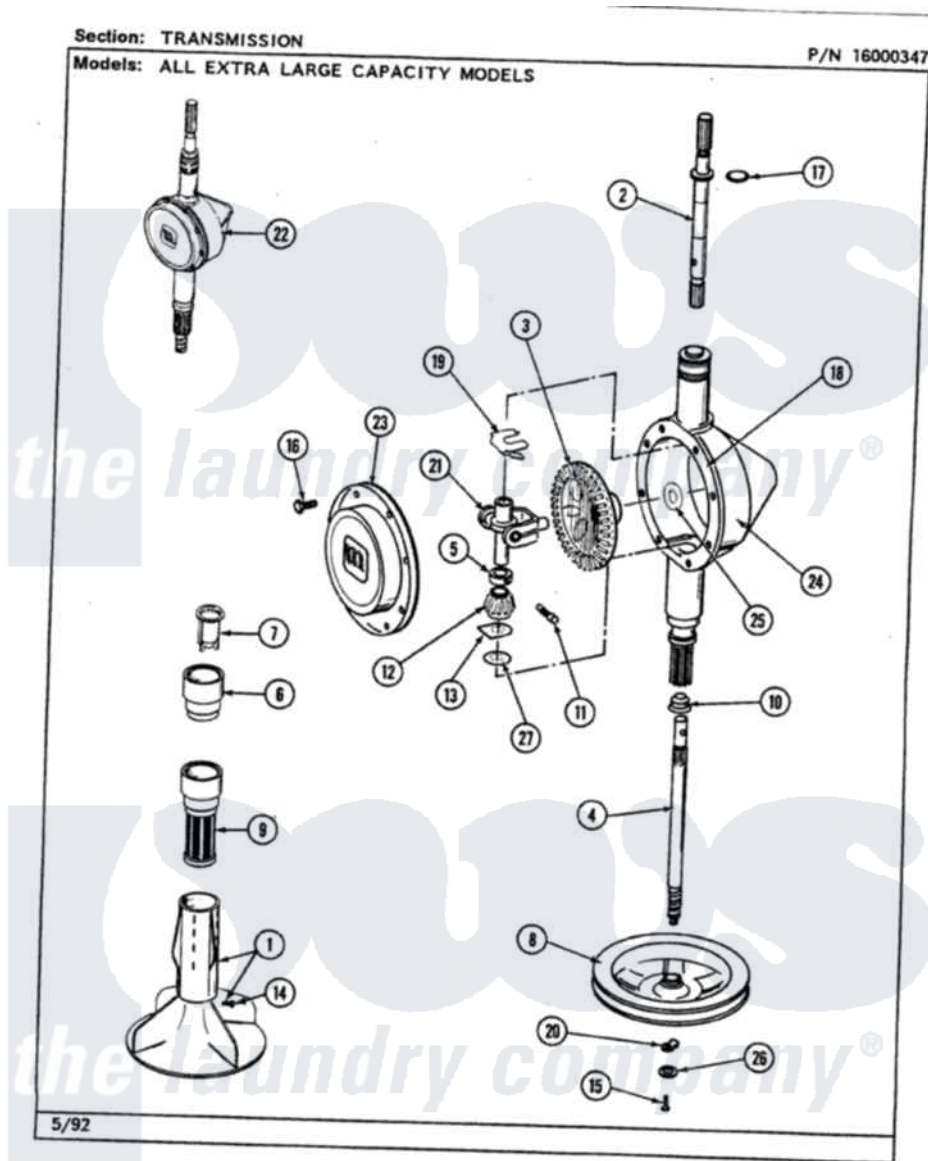

Maytag LAW9400ABW 06 - TRANSMISSION

42

Maytag [Residential Maytag LAW9400ABW Washer Parts](#) Parts Diagram 06 - TRANSMISSION
Click on the part number to view part

Item	Original Part Number	Replaced By	Status	Part Description
1	207228			Agitator W/Lock Screw
2	207153	6-2097820		Kit- Shaft
3	206713	6-2067130		Gear- Beve
4	215410	12001450		Ctr Shaft W/Collar Andkeeper- Dp
5	215415		Not Available	COLLAR, LOWER
7	215733			Dispensing Cup
8	211059	6-2301530		Pulley
10	206602	207843		Lip Seal Repair Kit
11	Y206629			Pin, Collar
12	215401	W10221114		Pinion
13	215395			Plate, Clutch
14	206478		Not Available	SCREW & WASHER FOR AGITATOR
15	211375	681582		Screw
16	215417		Not Available	SCREW, TRANSMISSION COVER

17	210690		Seal, Rubber
18	Y058700	675652	Adhesive
19	215581		Spring, Agitator Shaft
20	211089		Lug, Stop Pulley
21	206685	6-2066850	Yoke
22	206707	6-2097750	Trans Dee
23	206628		Cover, Transmission
24	206624	6-2097750	Trans Dee
25	215394		Washer, Bevel Gear
26	211090	22003555	Washer, Stop Lug
27	211483	6-2114830	Washer- SP