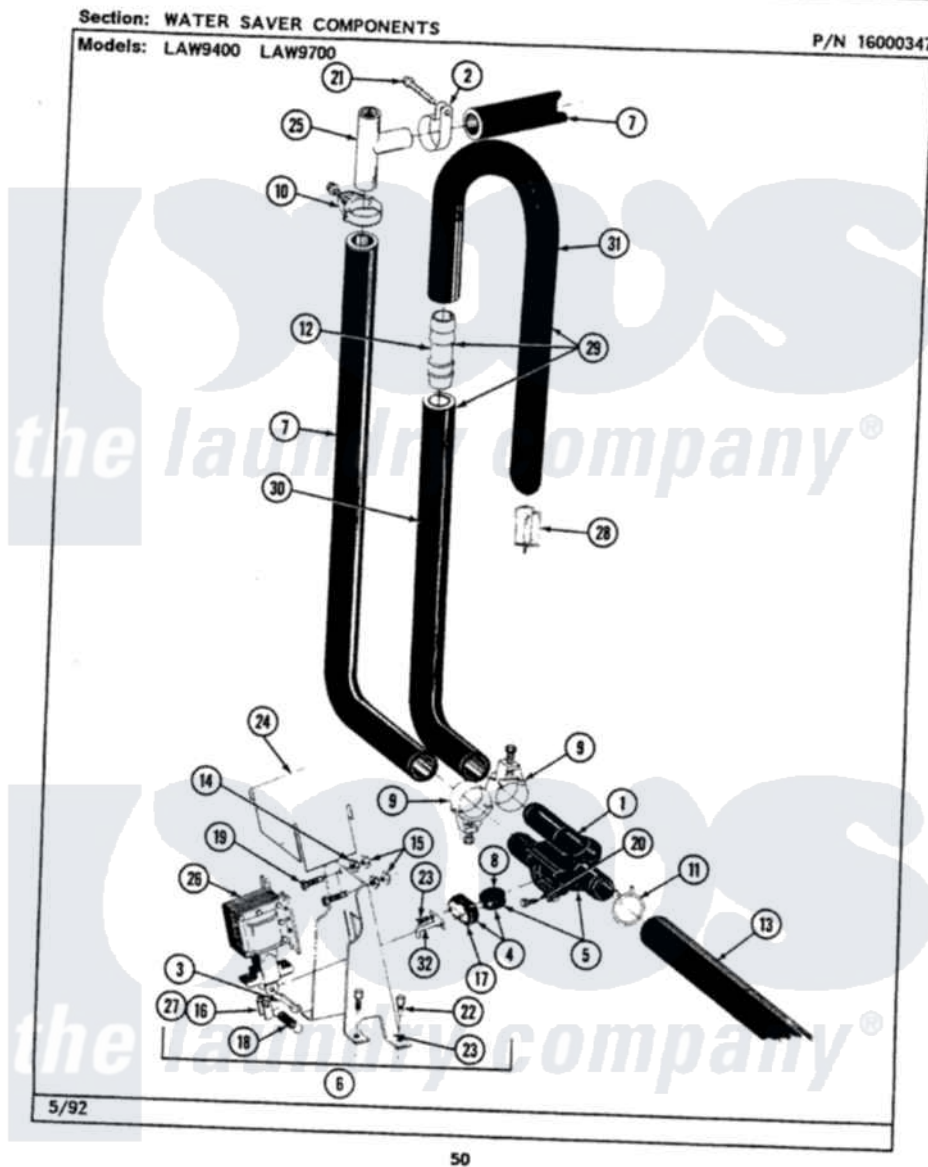

Maytag LAW9400ABW 08 - WATER SAVER COMPONENTS

Maytag Residential Maytag LAW9400ABW Washer Parts Parts Diagram 08 - WATER SAVER COMPONENTS
 Click on the part number to view part

Item	Original Part Number	Replaced By	Status	Part Description
1	204313			Body For Diverter Valve
2	211448			Clamp
3	052366			Cotter Key, 1/8 X 7/8
4	204316			Diaphragm And Arm
5	202504			Diverter Value Cover/Flapper
6	201168			Diverter Valve
7	211704			Hose, Drain
8	211083			Flapper
9	200461	285655		Clamp, Hose
10	200908	285655		Clamp, Hose
11	202574	3367052		Clamp, Hose
12	211111	16272		Connector, Straight
13	211518			Hose
14	052690		Not Available	HEX. NUT, No.10-32
15	Y311426	3400029		Nut, Adapter Plate
16	213855			Pin, Pivot

17	213856	Not Available	RETAINER
18	211085		Return Spring
19	Y054810	67006380	Screw, Center Hinge
20	214332	90767	Screw, 8A X 3/8 HeX Washer Head Tapping
21	Y310842	8182296	Screw, Agitator
22	910091	3370225	Screw
23	911266	Not Available	SCREW, STRAINER TO PUMP
24	211388	Not Available	SHIELD
25	201112	76660	Break-Sphn
26	200806		Solenoid
27	211087		Solenoid Link
28	212056		Strainer
29	200736		Suds Return Hose
30	211171		Suds Return Hose-Lower
31	211170		Suds Hose, Upper
32	200828		Valve Arm Assembly
33	211516		Valve Bracket