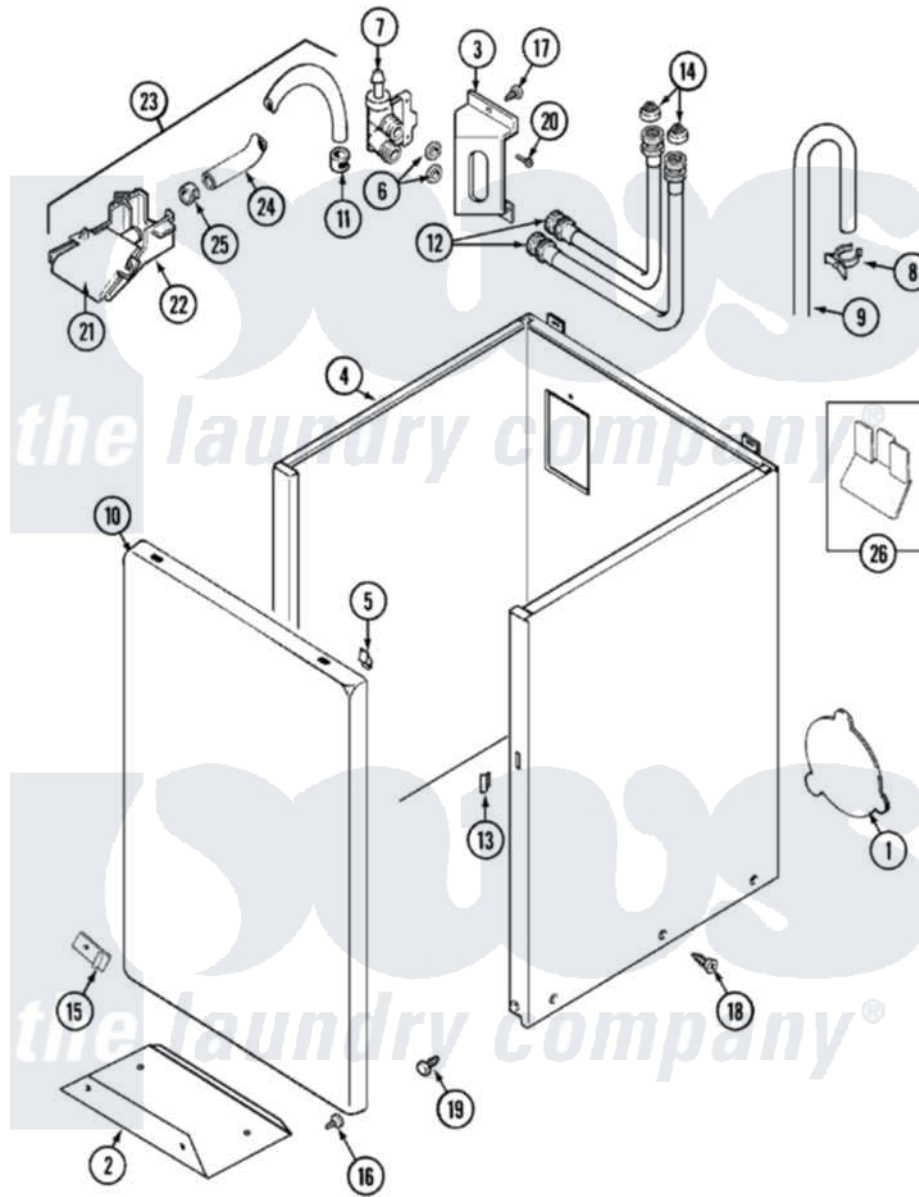

Maytag LAW9406AAE 02 - CABINET (9406)

Maytag [Residential Maytag LAW9406AAE Washer Parts](#) Parts Diagram 02 - CABINET (9406)
 Click on the part number to view part

Item	Original Part Number	Replaced By	Status	Part Description
1	211878		Not Available	PLATE, ACCESS
"	211294	90767		Screw, 8A X 3/8 HeX Washer Head Tapping
"	22001683	22002924		Plate, Access
2	213846			Guard, Belt
3	214812	22002361		Bracket, Water Valve
"	22003217	3370225		Screw
"	22002361			Bracket, Water Valve
4	22002379	22004425		Cabinet White Aspack
"	22001302	22004425		Cabinet White Aspack
5	22001650			Fastener, Spring
6	Y013783			Washer, Inlet Hose
7	214337	96160		Screen
"	22002360			Valve, Water
"	22001274			Valve, Water
9	22001833			Hose, Drain
10	22001803		Not Available	PANEL, FRONT (WHT)

"	22002366	Not Available	PANEL, FRONT (WHT)
"	22001817		Sheet, Sound Damper
11	216169	596669	Clamp, Manifold
12	202860		Inlet Hose Assembly
13	214376	22002331	Spacer, Front Panel
14	200961	12001413	Strainer And Washer Kit
15	12001341		Screw And Fastener Kit
"	22001995		Screw Note: Screw, Tumbler Front And Shroud
"	22002376		Clip
"	22002377		Clip, Retainer
"	22002378	27001200	Screw
16	211294	90767	Screw, 8A X 3/8 HeX Washer Head Tapping
17	22002372		Screw
"	212276	W10116760	Screw
18	213007		Xfor Cabinet See Cabinet, Back
19	213122	27001200	Screw
"	213121	3400111	Screw, 12-14 X 5/8
20	Y313561		Screw----NA
21	22001187		Injector
22	22001186		Injector
23	22001304		Water Injector Assembly
24	22001190		Hose, Injector
25	216169	596669	Clamp, Manifold