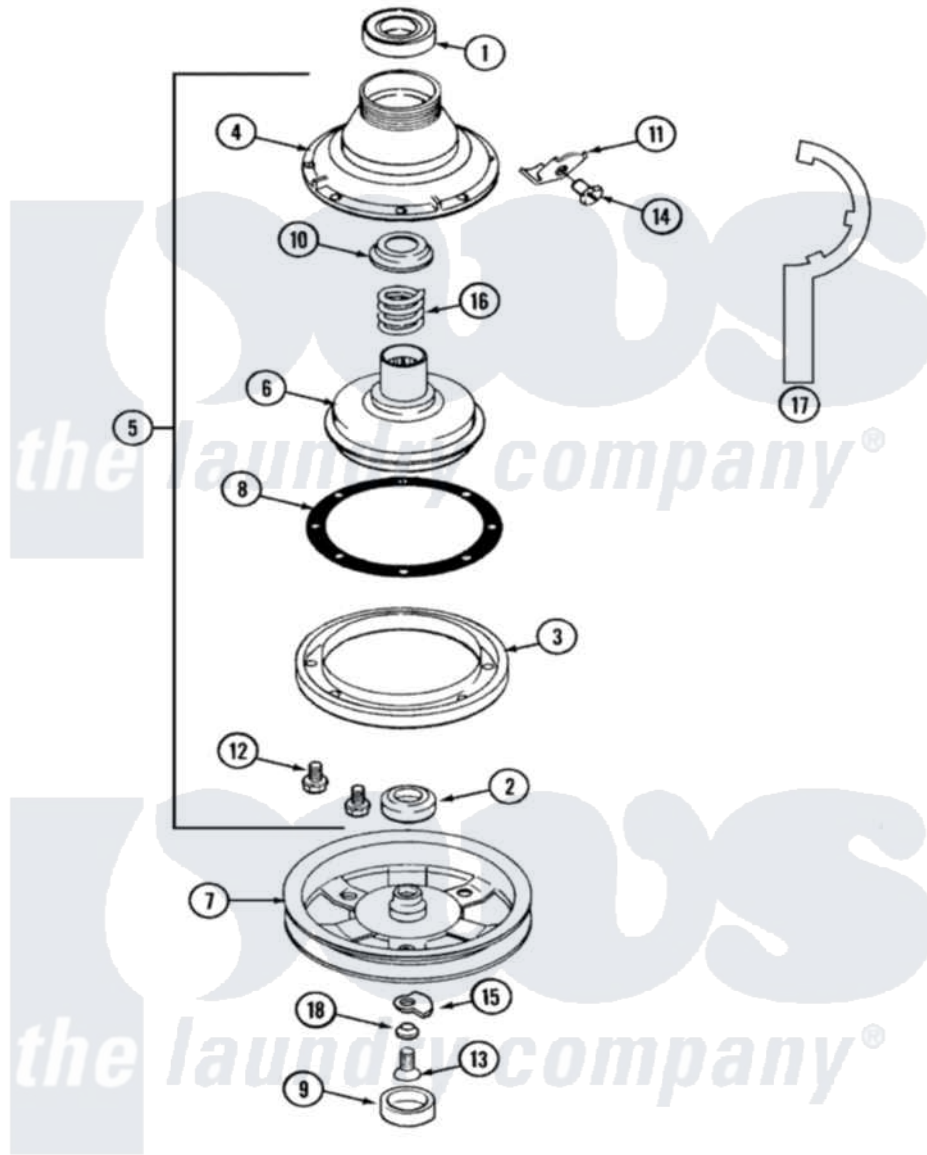

Maytag LAW9406AAE 03 - CLUTCH, BRAKE & BELTS (9406)

Maytag [Residential Maytag LAW9406AAE Washer Parts](#) Parts Diagram 03 - CLUTCH, BRAKE & BELTS (9406)
 Click on the part number to view part

Item	Original Part Number	Replaced By	Status	Part Description
1	Y200720	22003441		Bearing, Rear
2	200835			Bearing, Brake Rotor
3	211043	6-2011900		Brake Asse
4	211045	6-2011900		Brake Asse
5	201190	6-2011900		Brake Asse
6	201126	6-2011900		Brake Asse
7	22002431	6-2301550		Pulley Assembly
"	211059	6-2301530		Pulley
8	211042	6-2011900		Brake Asse
9	211038		Not Available	CAP, OIL RETAINER
"	22002428			Cover, Dust
10	211039	6-2011900		Brake Asse
11	213325			Clip, Retaining
12	211000			SCREW, BRAKE DRUM (HEX HEAD)
13	211375	681582		Screw
14	213326			Bolt, Sems Retaining Clip

15	211089		Lug, Stop Pulley
16	211041	6-2011900	Brake Asse
17	Y038315	038315	Tool
18	211090	22003555	Washer, Stop Lug