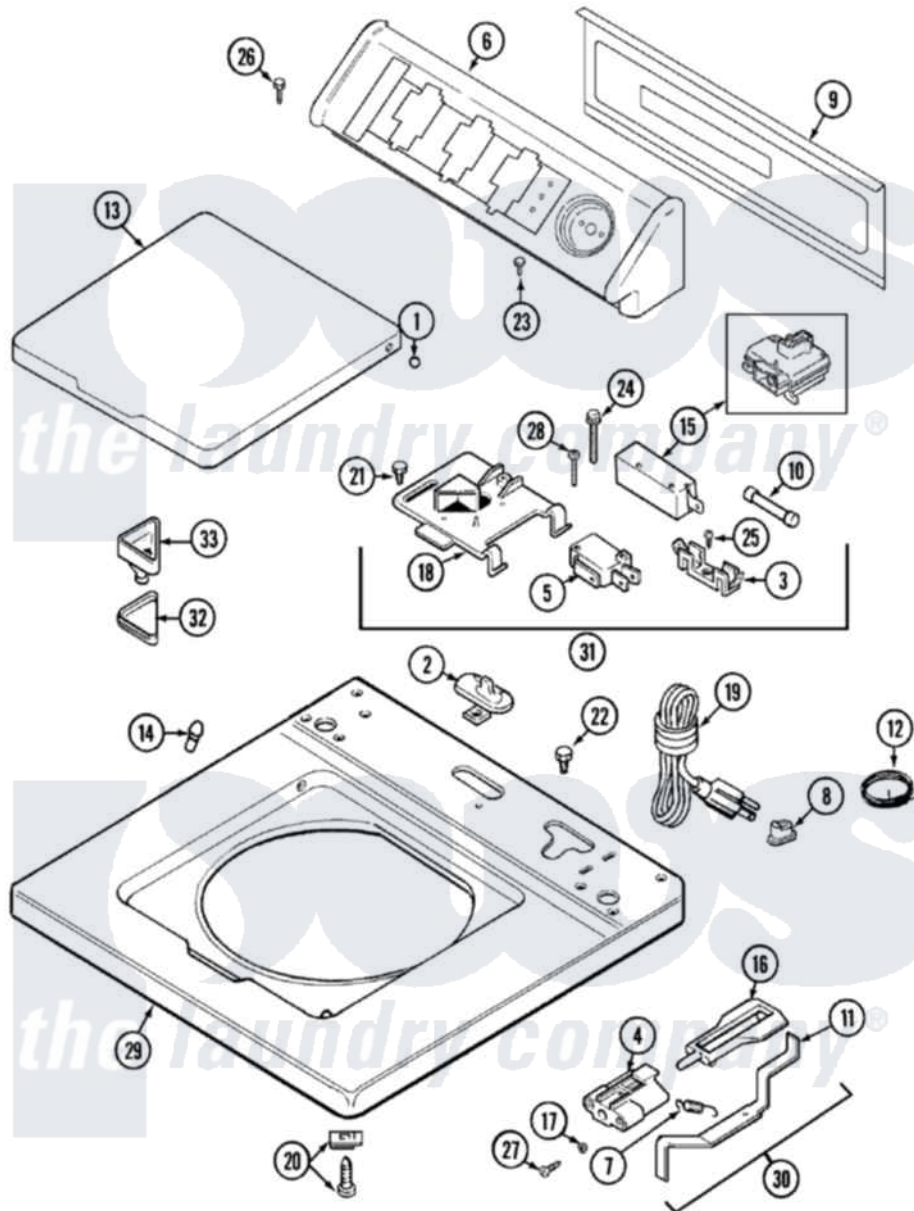

Maytag LAW9406AAE 05 - TOP (9406)

Maytag [Residential Maytag LAW9406AAE Washer Parts](#) Parts Diagram 05 - TOP (9406)
 Click on the part number to view part

Item	Original Part Number	Replaced By	Status	Part Description
1	211726			Hinge, Ball Lid
2	22001298			Cap, Top Cover
"	207159	489355		Screw, 8 X 1/2
3	W10124350		Not Available	NOT REQUIRED PART OR SEE NOTE
"	207167			Block, Fuse
4	22002135			Bracket, Unbalance
"	22001645		Not Available	BRACKET, UNBALANCE---NA
5	W10124350		Not Available	NOT REQUIRED PART OR SEE NOTE
"	207166			Switch, Check
6	22001670			Console
7	213720			Spring, Lid Switch
8	211881			Grommet, Cord Part Not Used-Gas Models Only
9	22001662	8534058		Screw
"	216423	3370225		Screw

"	22001814		Back Panel, Console
10	22001673	22001682	Switch Assembly, Lid W/4amp Fuse
"	W10124350		Not Available NOT REQUIRED PART OR SEE NOTE
11	22001672		Lever, Unbalance
"	22001968		Lever, Unbalance
12	22001654		Wire, Ground
"	Y705026	3370225	Screw
13	22001676	22001893	Lid
"	22001674	22001893	Lid
14	212716		Bumper, Lid
15	205415	279347	Switch-Lid
"	22001967	12001908	Switch-Lid
"	22001972		Clip, Cabinet
16	216255		Plunger, Lid Switch
17	211500		Washer, Bracket To Top Cover
18	22001678		Bracket, Switch And Fuse
"	W10124350		Not Available NOT REQUIRED PART OR SEE NOTE
19	208194	22003062	Cord, Power
20	22001402	214354	Screw, Top Cover To Cabnt.
21	207159	489355	Screw, 8 X 1/2
22	Y705026	3370225	Screw
23	216423	3370225	Screw
24	213501		Screw, No.6-20 X 1-1/8 Inch
25	Y311711		Screw, Fuse Block
26	216423	3370225	Screw
27	22001600	25-7809	Screw, No.6-20 1/2 Flthd Torx
28	22001352		Screw, Check Switch
29	22001781	22002145	Cover Assembly, Top
"	22002145		Cover Assembly, Top
30	22001969		Unbalance Lever Assembly
"	22001681		Unbalance Lever Assembly
31	22001682		Switch Assembly, Lid W/4amp Fuse
32	215374		Not Available GASKET FOR BLEACH CUP
33	22001006		Cup, Bleach